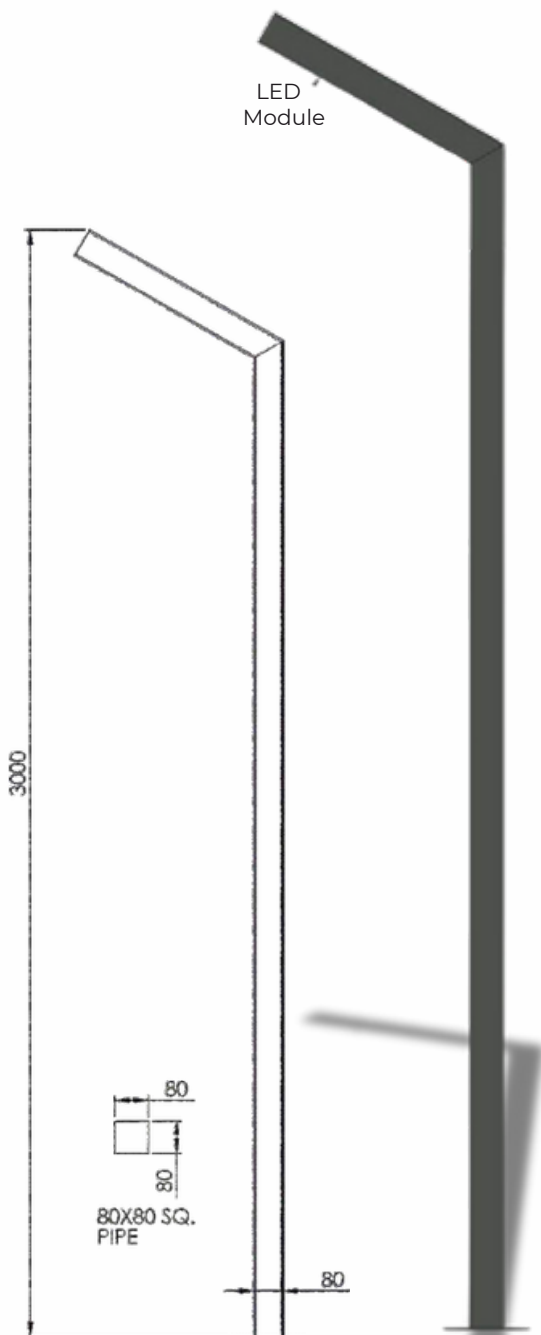

Curve Pole Light

Crush Pole Light

Model	Height
BBE241183	3mtr
BBE241184	3.6mtr
BBE241185	4.5mtr
Material: Mild Steel