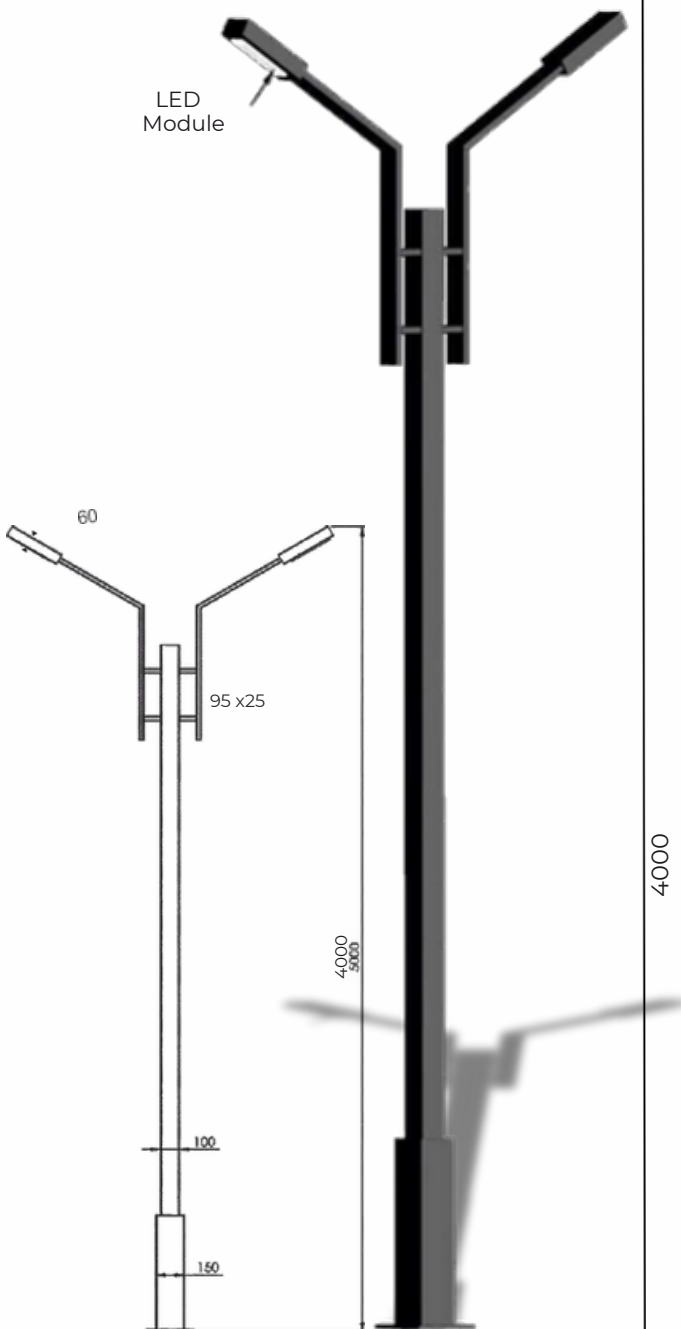

Sun Pole Light 1 & 2

Model	Height
BBE241076	3mtr
BBE241077	4mtr
BBE241078	5mtr
Material: Mild Steel	

Model	Height
BBE241079	4mtr
BBE241080	5mtr
BBE241081	6mtr
Material: Mild Steel	

Orelli Pole Light

Mermaid Pole Light

Model	Height
BBE241197	3mtr
BBE241198	4mtr
BBE241199	5mtr
Material: Mild Steel	

Robert Pole Light

Moral Pole Light

Model	Height
BBE241200	3mtr
BBE241201	4mtr
BBE241202	5mtr
Material: Mild Steel	

Model	Height
BBE241203	3mtr
BBE241204	4mtr
BBE241205	5mtr
Material: Mild Steel	

Sunset land Pole Light

Model	Height
BBE241206	5mtr
BBE241207	6mtr
BBE241208	7mtr
Material: Mild Steel	

Decorative Head	
Model: BBE241480	BBE241481
Dimension: D 450 / H 340 / PD 38	D 600 / H 00 / PD 38mm
B-22 / 30w / 60w	B-22 / 70w / 100w
Finish: Alluminum + Acrylic	
Body Colour : Black / Grey	