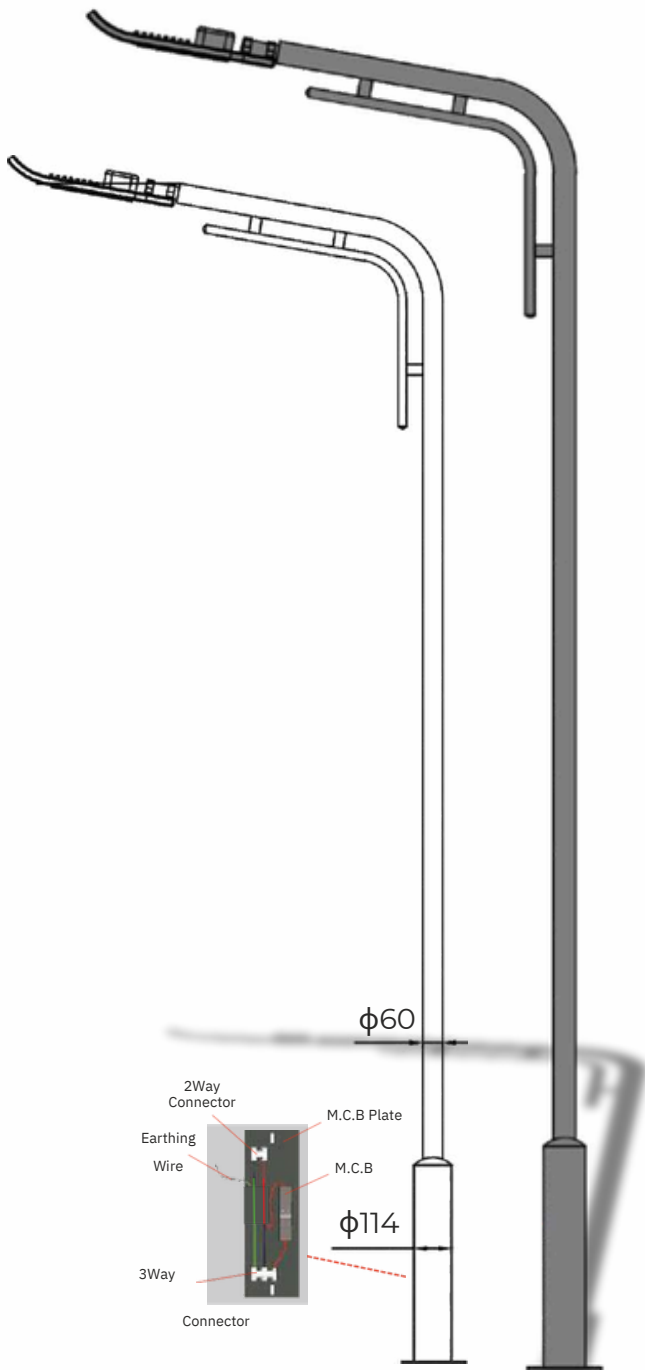

Leader 1 Pole

Model	Height
BBE241293	5mtr
BBE241294	6mtr
BBE241295	7mtr
Material: Mild Steel	

Leader 2 Pole

Model	Height
BBE241296	5mtr
BBE241297	6mtr
BBE241298	7mtr
Material: Mild Steel	

Diamond Pole Light

Model	Height
BBE241299	4mtr
BBE241300	5mtr
BBE241301	6mtr
Material: Mild Steel	

Luster Pole Light

Model	Height
BBE241302	4mtr
BBE241303	5mtr
BBE241304	6mtr
Material: Mild Steel	

Elephant Pole 1

Model	Height
BBE241305	2.4mtr
BBE241306	3mtr
BBE241307	3.6mtr
Material: Mild Steel	

EElepphaanntt

Model	Height
BBE241308	2.4mtr
BBE241309	3mtr
BBE241310	3.6mtr
Material: Mild Steel