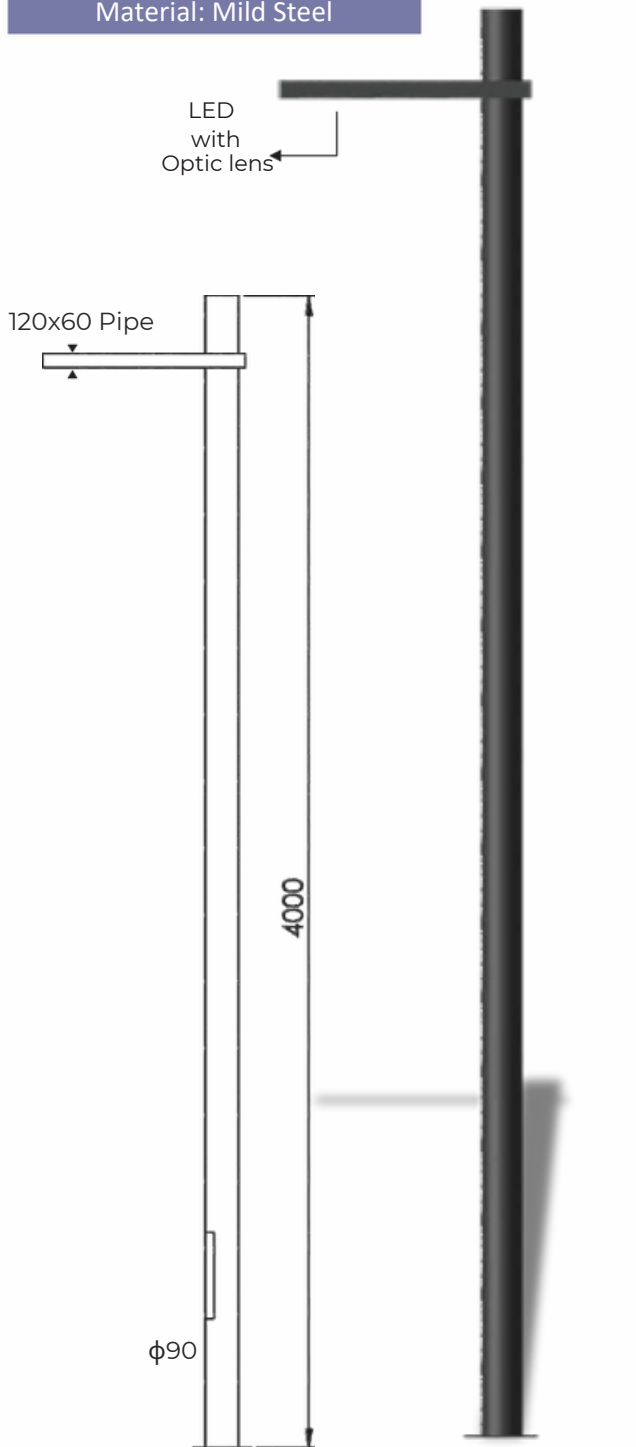

Rebel 2 Pole

Single Arm	
Model	Height
BBE241171	3mtr
BBE241172	3.6mtr
BBE241173	4.6mtr
Material: Mild Steel	

Double Arm	
Model	Height
BBE241174	3mtr
BBE241175	3.6mtr
BBE241176	4.6mtr
Material: Mild Steel	

Rebel 1 Pole

Model	Height
BBE241177	3mtr
BBE241178	4mtr
BBE241179	5mtr
Material: Mild Steel	

Rebel 2 Pole

Model	Height
BBE241180	4mtr
BBE241181	5mtr
BBE241182	6mtr
Material: Mild Steel	

Curve Pole Light

Crush Pole Light

Sunset land Pole Light

Model	Height
BBE241206	5mtr
BBE241207	6mtr
BBE241208	7mtr
Material: Mild Steel	

Decorative Head	
Model: BBE241480	BBE241481
Dimension: D 450 / H 340 / PD 38	D 600 / H 00 / PD 38mm
B-22 / 30w / 60w	B-22 / 70w / 100w
Finish: Alluminum + Acrylic	
Body Colour : Black / Grey	