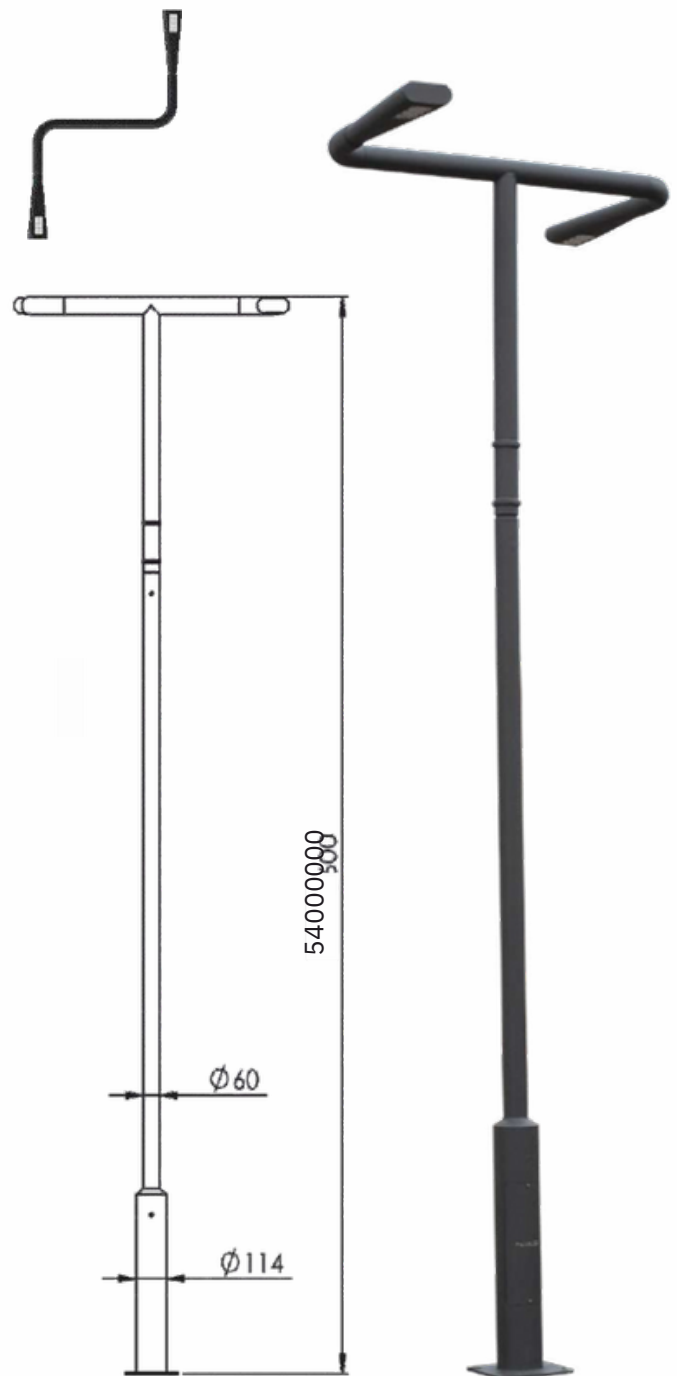

Model	Wattage
BBE241021	70w
Material: Aluminium	

Power Pole Light

Model	Height
BBE241022	3mtr
BBE241023	4mtr
BBE241024	5mtr
Material: Mild Steel	

Headway Pole Light

Evolv Small

Model	Height
BBE241025	3mtr
BBE241026	4mtr
BBE241027	5mtr
Material: Mild Steel	

Demon Pole Light

Model	Height
BBE241042	5mtr
BBE241043	6mtr
BBE241044	7mtr
Material: Mild Steel	

Minuta Pole Light

Model	Height
BBE241050	4mtr
BBE241051	5mtr
BBE241052	6mtr
Material: Mild Steel	

Hinder Pole Light

Model	Height
BBE241053	4mtr
BBE241054	5mtr
BBE241055	6mtr
Material: Mild Steel	

Double Arm Led Pole

Orelli Pole Light

Mermaid Pole Light

Single Arm	
Model	Height
BBE241060	3mtr
BBE241061	4mtr
BBE241062	5mtr
Material: Mild Steel	

Double Arm	
Model	Height
BBE241063	3mtr
BBE241064	4mtr
BBE241065	5mtr
Material: Mild Steel	

Model	Height
BBE241066	3mtr
BBE241067	4mtr
Material: Mild Steel	

Wave Pole 1 and 2

Mode	Height
BBE241068	3mtr
BBE241069	3.6mtr
Material: Mild Steel	