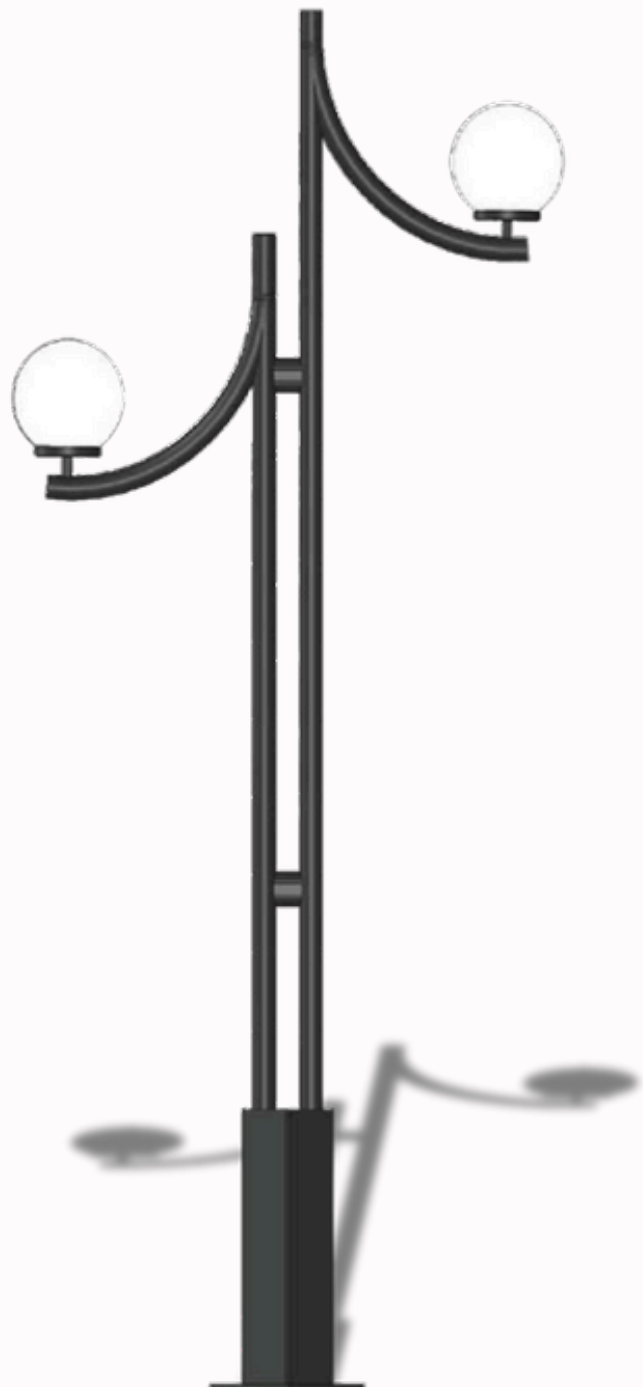

Remodel Pole Light

Model	Height
BBE241387	4mtr
BBE241388	5mtr
BBE241389	6mtr
Material: Mild Steel	

Repulse Pole Light

Model	Height
BBE241390	4mtr
BBE241391	5mtr
BBE241392	6mtr
Material: Mild Steel	

Planet Pole Light

Core Pole Light

Model	Height
BBE241415	3mtr
BBE241416	4mtr
Material: Mild Steel	

Tight Pole Light

Model	Height
BBE241417	3mtr
BBE241418	4mtr
Material: Mild Steel	

Carriage 1

Model	Height
BBE241419	2.4mtr
BBE241420	3mtr
BBE241421	3.6mtr
Material: Mild Steel	