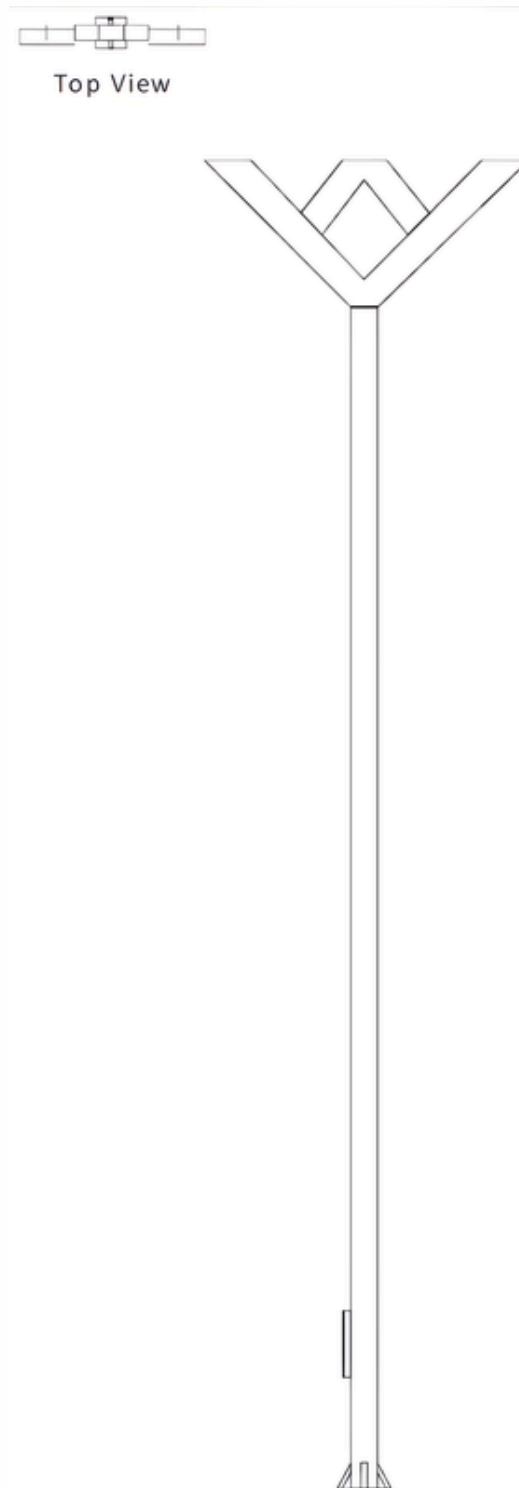

Model	Wattage
BBE241021	70w
Material: Aluminium	

Power Pole Light

Model	Height
BBE241022	3mtr
BBE241023	4mtr
BBE241024	5mtr
Material: Mild Steel	

Headway Pole Light

Evolv Small

Model	Height
BBE241025	3mtr
BBE241026	4mtr
BBE241027	5mtr
Material: Mild Steel	

Material: Mild Steel

Top View

Dual Diamond Light Pole

Model	Height
BBE241341	3mtr
BBE241342	7mtr

Material: Mild Steel

Cross Diamond Light Pole

Model	Height
BBE241343	3mtr
BBE241344	7mtr
Material: Mild Steel	

Top View

Lampara Pole Light

Model	Height
BBE241089	4mtr
BBE241090	5mtr
BBE241091	6mtr
Material: Mild Steel	

Ziofy Pole Light

Model	Height
BBE241092	4mtr
BBE241093	5mtr
BBE241094	6mtr
Material: Mild Steel	

Wind Pole Light

Grasp Pole Light

Model	Height
BBE241095	3mtr
BBE241096	3.5mtr
Material: Mild Steel	

Pipe Dia :76mm		
Model	Height	Wattage
BBE241097	3mtr	20w
BBE241098		40w
Material: Mild Steel		

Pipe Dia :100mm		
Model	Height	Wattage
BBE241099	3mtr	20w
BBE241100		40w
Material: Mild Steel		