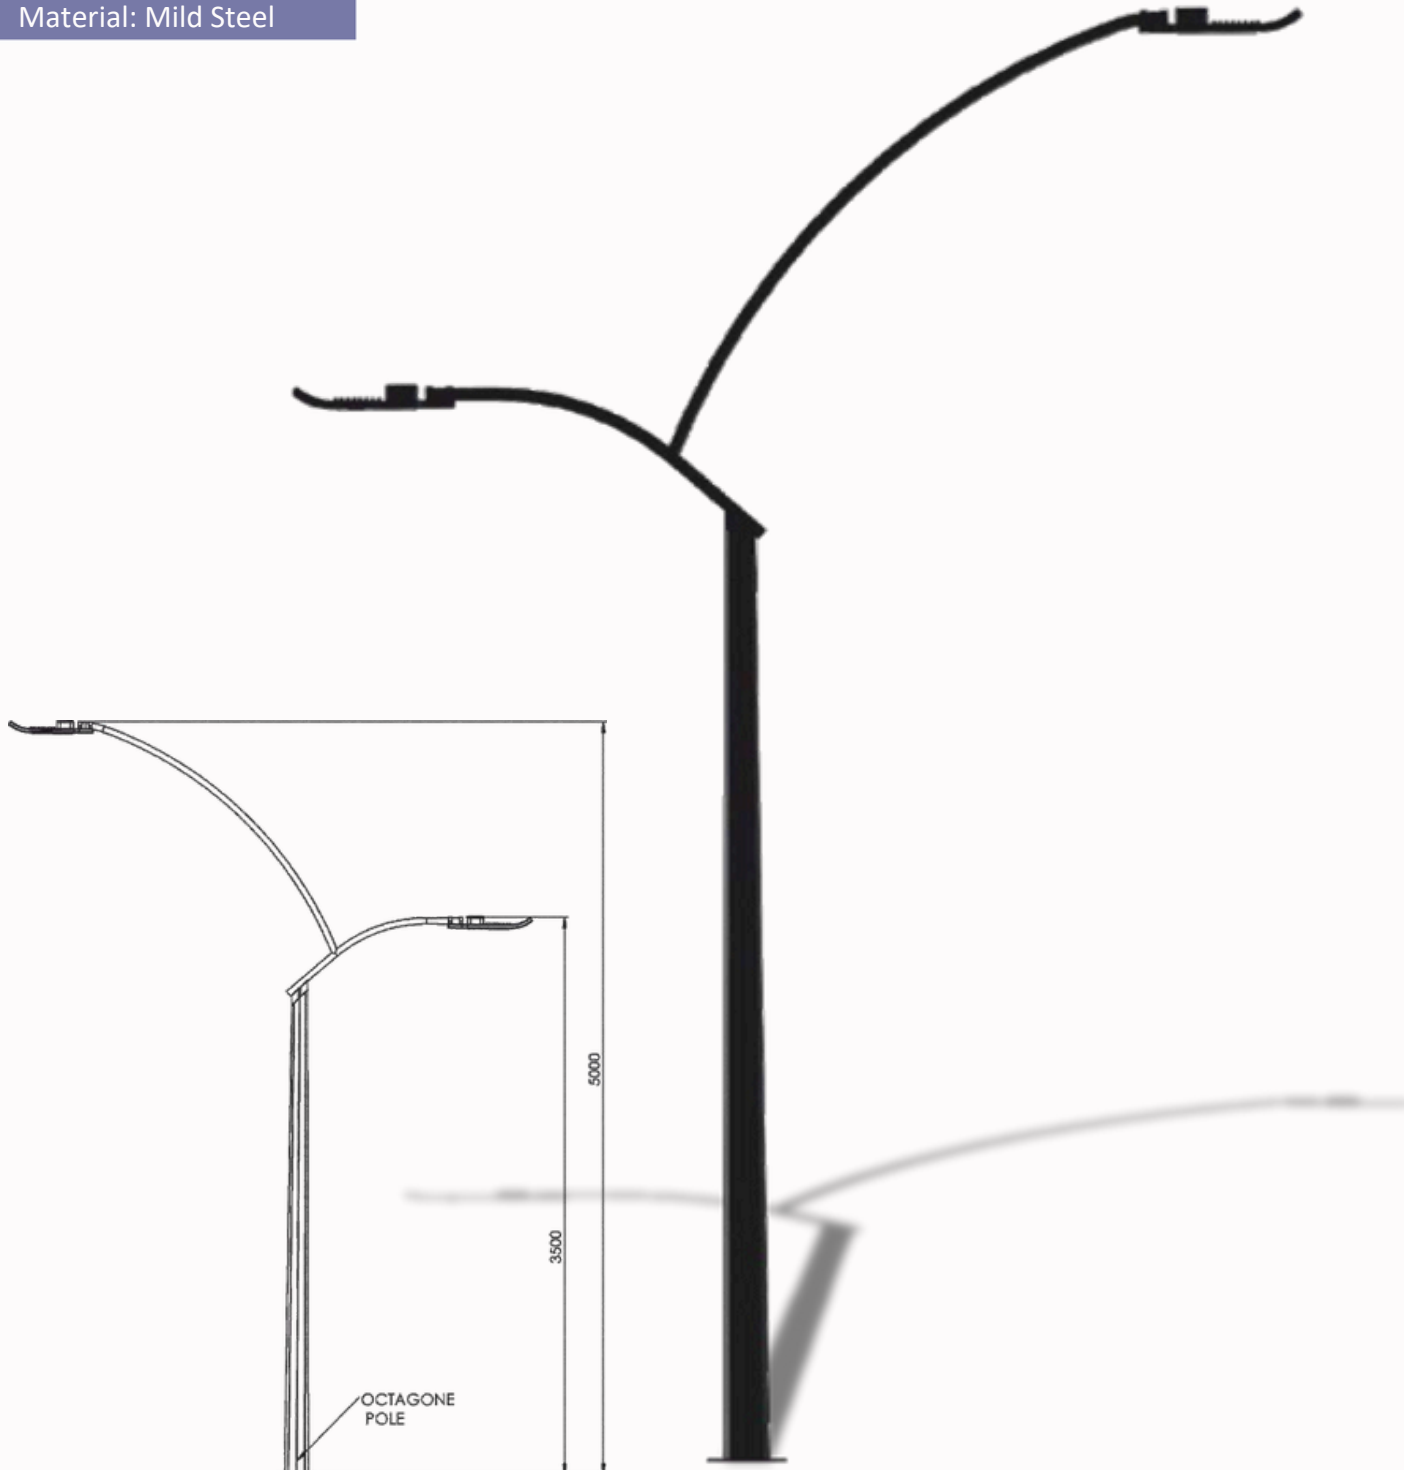

Model	Height
BBE241378	4mtr
BBE241379	5mtr
BBE241380	6mtr
Material: Mild Steel	

Shock Pole Light

Model	Height
BBE241396	4mtr
BBE241397	5mtr
BBE241398	6mtr
Material: Mild Steel	

Binary Star Pole Light

Model	Height
BBE241402	4mtr
BBE241403	5mtr
BBE241404	6mtr
Material: Mild Steel	

Core Pole Light

Model	Height
BBE241415	3mtr
BBE241416	4mtr
Material: Mild Steel	

Tight Pole Light

Model	Height
BBE241417	3mtr
BBE241418	4mtr
Material: Mild Steel	

Carriage 1

Model	Height
BBE241419	2.4mtr
BBE241420	3mtr
BBE241421	3.6mtr
Material: Mild Steel	