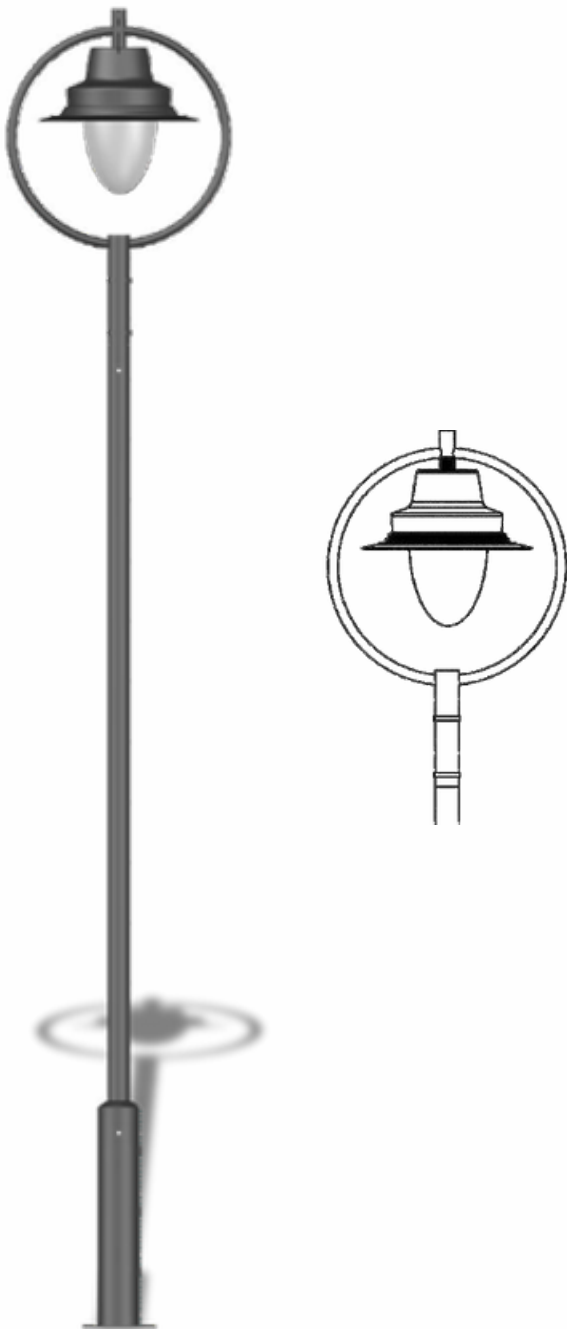

Sunset land Pole Light

Model	Height
BBE241206	5mtr
BBE241207	6mtr
BBE241208	7mtr
Material: Mild Steel	

Decorative Head	
Model: BBE241480	BBE241481
Dimension: D 450 / H 340 / PD 38	D 600 / H 00 / PD 38mm
B-22 / 30w / 60w	B-22 / 70w / 100w
Finish: Alluminum + Acrylic	
Body Colour : Black / Grey	

Decorative Head

Model: BBE241485	B B E24 14 86
Dimension: D 450 / H 340 / PD 38	D 600 / H 00 / PD 38mm
B-22 / 30w / 60w	B-22 / 70w / 100w
8000 / 9500	8500 / 14000 / 18000

Finish: Alluminum / MS+ Acrylic
Body Colour : Black / Grey

Fruiting Pole Light

Model	Height
BBE241221	4mtr
BBE241222	5mtr
BBE241223	6mtr
Material: Mild Steel	

Techno Pole Light

Model	Height
BBE241224	4mtr
BBE241225	5mtr
BBE241226	6mtr
Material: Mild Steel	

Royal Pole Light

Cosmetic Pole Light

Model	Height
BBE241227	3mtr
BBE241228	4mtr
BBE241229	5mtr
Material: Mild Steel	

Single Arm	
Model	Height
BBE241230	3mtr
BBE241231	3.6mtr
BBE241232	4.5mtr
Material: Mild Steel	

Double Arm	
Model	Height
BBE241233	3mtr
BBE241234	3.6mtr
BBE241235	4.5mtr
Material: Mild Steel	