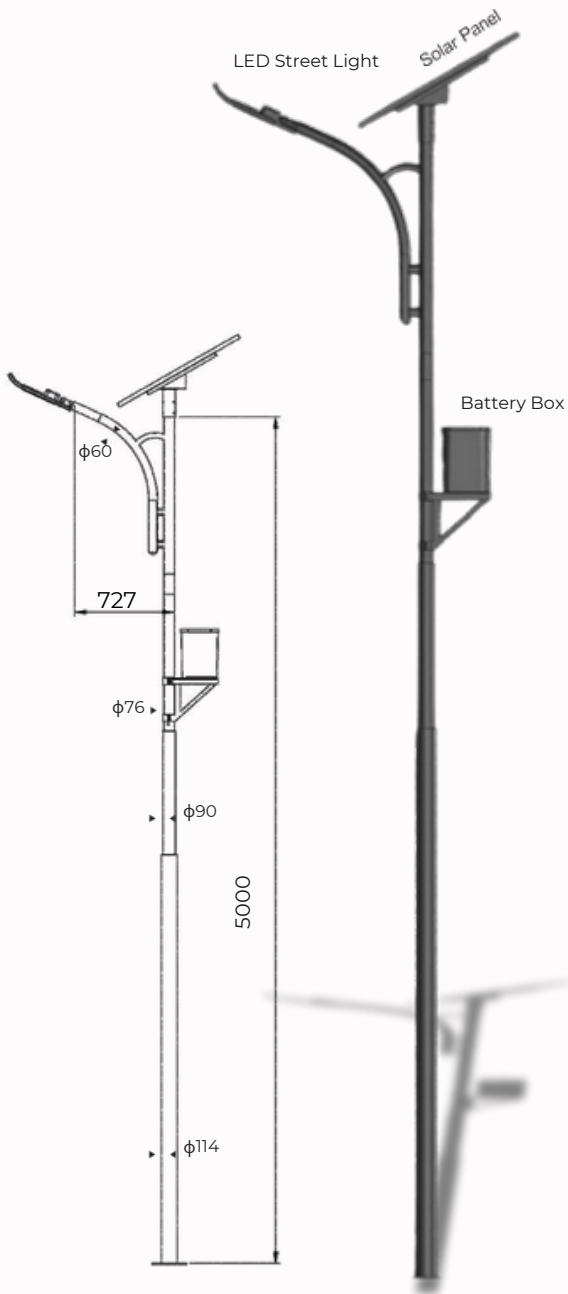

Vessel Lantern

Model	Height
BBE241437	2.4mtr
BBE241438	3mtr
BBE241439	3.6mtr
Material: Mild Steel	

Emperor 2 Pole

Model	Height
BBE241440	2.4mtr
BBE241441	3mtr
BBE241442	3.6mtr
Material: Mild Steel	

Antares Pole Light

Model	Height
BBE241455	4mtr
BBE241456	5mtr
BBE241457	6mtr
Material: Mild Steel	

Decor Pole Light

Model	Height
BBE241458	4mtr
BBE241459	5mtr
BBE241460	6mtr
Material: Mild Steel	

Watch Pole

Model	Height
BBE241461	3mtr
BBE241462	3.6mtr
BBE241463	4.6mtr
Material: Mild Steel	

Dorians Pole

Model	Height
BBE241464	3mtr
BBE241465	3.6mtr
BBE241466	4.6mtr
Material: Mild Steel	

Botany Solar Pole

Rock Solar Pole Light

Model	Height
BBE241467	4mtr
BBE241468	5mtr
Material: Mild Steel	

Model	Height
BBE241469	4mtr
BBE241470	5mtr
Material: Mild Steel	