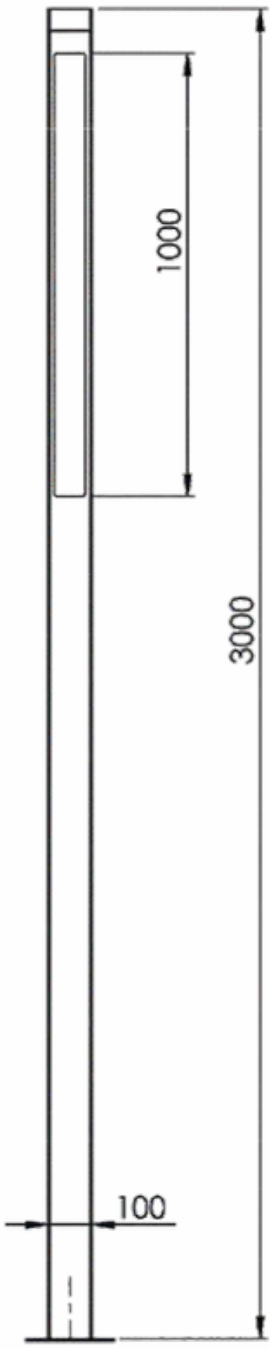

Scorch Pole Light

Model	Height
BBE241034	3mtr
BBE241035	4mtr
BBE241036	5mtr

Material: Mild Steel

Tropes Pole Light

Boat Pole Light

Model	Height
BBE241037	3mtr
BBE241038	4mtr
Material: Mild Steel	

Model	Height
BBE241039	3mtr
BBE241040	4mtr
BBE241041	5mtr
Material: Mild Steel	

Material: Mild Steel

Top View

Dual Diamond Light Pole

Model	Height
BBE241341	3mtr
BBE241342	7mtr

Material: Mild Steel

Cross Diamond Light Pole

Model	Height
BBE241343	3mtr
BBE241344	7mtr
Material: Mild Steel	

Top View

Lampara Pole Light

Model	Height
BBE241089	4mtr
BBE241090	5mtr
BBE241091	6mtr
Material: Mild Steel	

Ziofy Pole Light

Model	Height
BBE241092	4mtr
BBE241093	5mtr
BBE241094	6mtr
Material: Mild Steel	

Wind Pole Light

Grasp Pole Light

Model	Height
BBE241095	3mtr
BBE241096	3.5mtr
Material: Mild Steel	

Pipe Dia :76mm		
Model	Height	Wattage
BBE241097	3mtr	20w
BBE241098		40w
Material: Mild Steel		

Pipe Dia :100mm		
Model	Height	Wattage
BBE241099	3mtr	20w
BBE241100		40w
Material: Mild Steel		