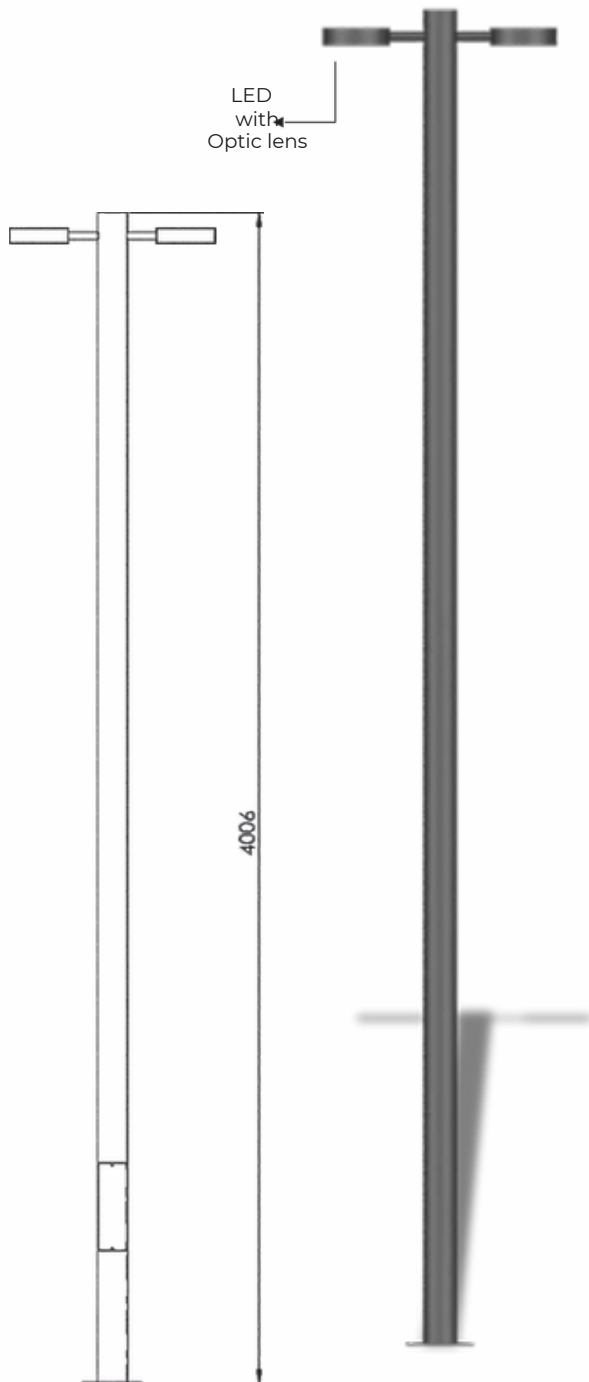

Paradise Pole Light

Model	Height
BBE241425	5mtr
BBE241426	6mtr
BBE241427	7mtr
Material: Mild Steel