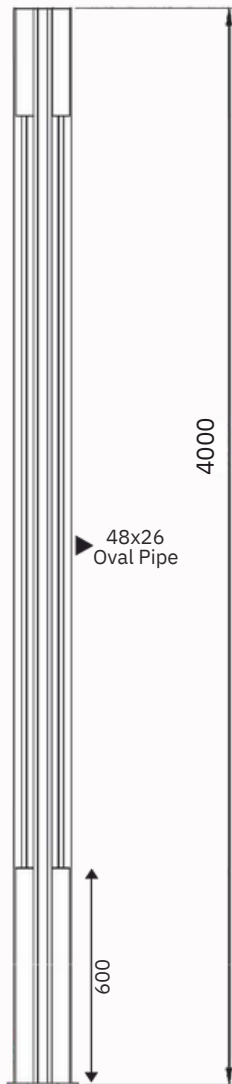

Pole & Post Top

Sparkle Pole

Model	Height
BBE241004	2.4mtr
BBE241005	3mtr
BBE241006	3.6mtr
BBE241007	4.5mtr
Material: Aluminium/ MS	

Fair Post Top

Model	Wattage
BBE241008	50w
BBE241009	70w
Material: Aluminium	

Model	Wattage
BBE241021	70w
Material: Aluminium	

Power Pole Light

Model	Height
BBE241022	3mtr
BBE241023	4mtr
BBE241024	5mtr
Material: Mild Steel	

Headway Pole Light

Evolv Small

Model	Height
BBE241025	3mtr
BBE241026	4mtr
BBE241027	5mtr
Material: Mild Steel	

Scorch Pole Light

Model	Height
BBE241034	3mtr
BBE241035	4mtr
BBE241036	5mtr

Material: Mild Steel

Tropes Pole Light

Boat Pole Light

Model	Height
BBE241037	3mtr
BBE241038	4mtr
Material: Mild Steel	

Model	Height
BBE241039	3mtr
BBE241040	4mtr
BBE241041	5mtr
Material: Mild Steel	

Demon Pole Light

Model	Height
BBE241042	5mtr
BBE241043	6mtr
BBE241044	7mtr
Material: Mild Steel	

Minuta Pole Light

Model	Height
BBE241050	4mtr
BBE241051	5mtr
BBE241052	6mtr
Material: Mild Steel	

Hinder Pole Light