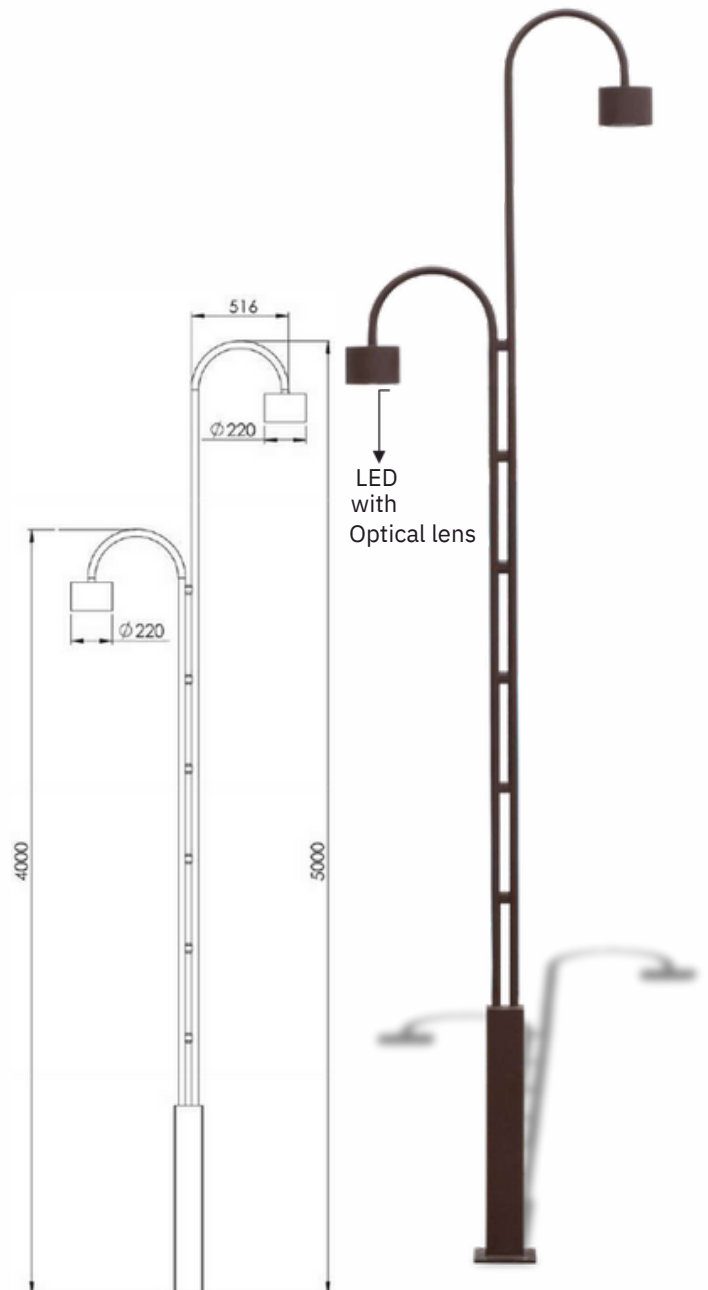

Model	Wattage
BBE241021	70w
Material: Aluminium	

Power Pole Light

Model	Height
BBE241022	3mtr
BBE241023	4mtr
BBE241024	5mtr
Material: Mild Steel	

Headway Pole Light

Evolv Small

Model	Height
BBE241025	3mtr
BBE241026	4mtr
BBE241027	5mtr
Material: Mild Steel	

Scorch Pole Light

Model	Height
BBE241034	3mtr
BBE241035	4mtr
BBE241036	5mtr

Material: Mild Steel

Tropes Pole Light

Boat Pole Light

Model	Height
BBE241037	3mtr
BBE241038	4mtr
Material: Mild Steel	

Model	Height
BBE241039	3mtr
BBE241040	4mtr
BBE241041	5mtr
Material: Mild Steel	

Demon Pole Light

Model	Height
BBE241042	5mtr
BBE241043	6mtr
BBE241044	7mtr
Material: Mild Steel	

Minuta Pole Light

Model	Height
BBE241050	4mtr
BBE241051	5mtr
BBE241052	6mtr
Material: Mild Steel	

Hinder Pole Light

Model	Height
BBE241053	4mtr
BBE241054	5mtr
BBE241055	6mtr
Material: Mild Steel	

Double Arm Led Pole

Orelli Pole Light

Mermaid Pole Light

Single Arm	
Model	Height
BBE241060	3mtr
BBE241061	4mtr
BBE241062	5mtr
Material: Mild Steel	