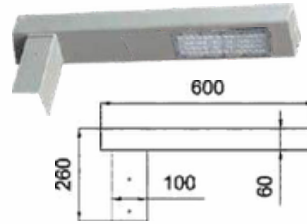

WINDSOR Series

PipeDia :100X100	
Model	Height
BBE241154	3mtr
BBE241155	4mtr
BBE241156	5mtr
Material: Mild Steel