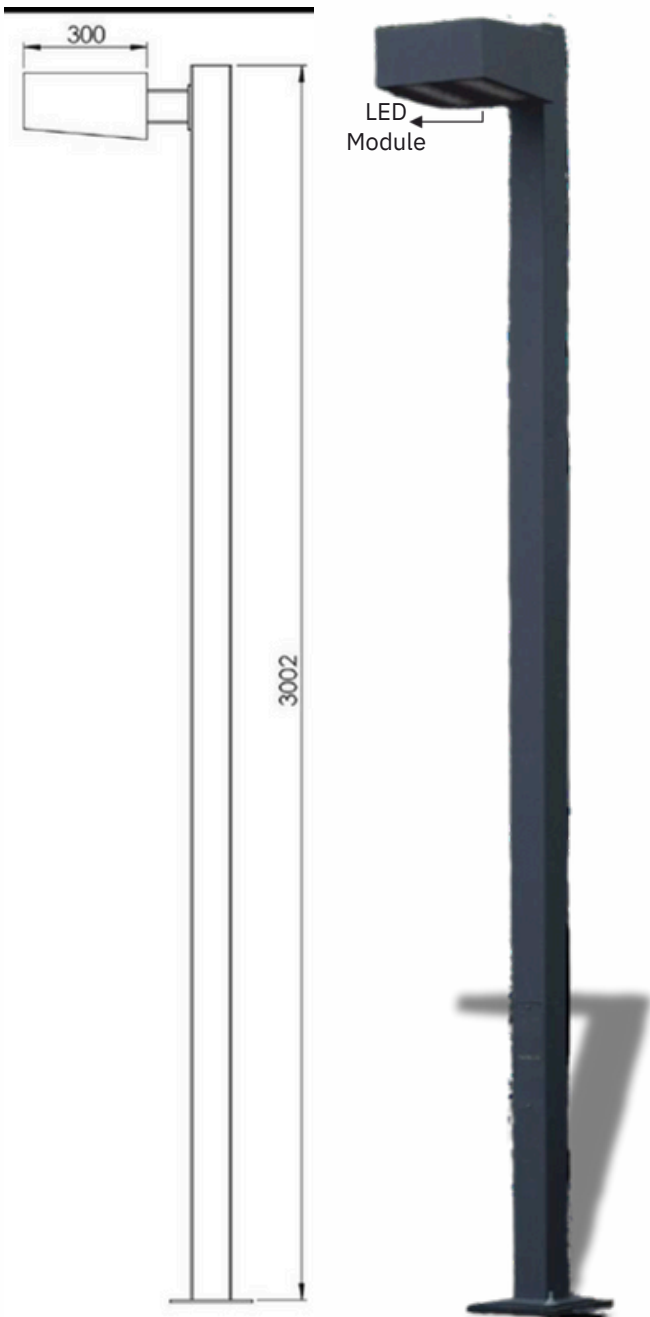

Model	Wattage
BBE241021	70w
Material: Aluminium	

Power Pole Light

Model	Height
BBE241022	3mtr
BBE241023	4mtr
BBE241024	5mtr
Material: Mild Steel	

Headway Pole Light

Evolv Small

Model	Height
BBE241025	3mtr
BBE241026	4mtr
BBE241027	5mtr
Material: Mild Steel	

Chillin Pole Light

Single Arm	
Model	Height
BBE241028	3mtr
BBE241029	4mtr
BBE241030	5mtr
Material: Mild Steel	

Double Arm	
Model	Height
BBE241031	3mtr
BBE241032	4mtr
BBE241033	6mtr
Material: Mild Steel	

Scorch Pole Light

Model	Height
BBE241034	3mtr
BBE241035	4mtr
BBE241036	5mtr

Material: Mild Steel

Tropes Pole Light

Boat Pole Light

Model	Height
BBE241037	3mtr
BBE241038	4mtr
Material: Mild Steel	

Model	Height
BBE241039	3mtr
BBE241040	4mtr
BBE241041	5mtr
Material: Mild Steel	

Demon Pole Light

Model	Height
BBE241042	5mtr
BBE241043	6mtr
BBE241044	7mtr
Material: Mild Steel	

Minuta Pole Light

Model	Height
BBE241050	4mtr
BBE241051	5mtr
BBE241052	6mtr
Material: Mild Steel	

Hinder Pole Light