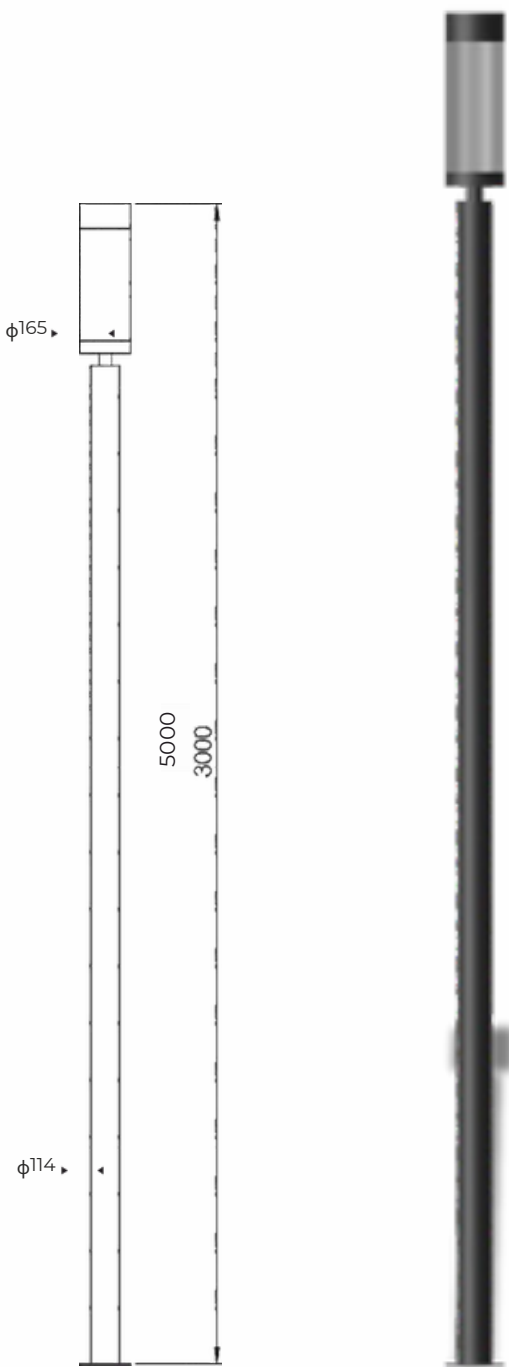

Model	Wattage
BBE241021	70w
Material: Aluminium	

Power Pole Light

Model	Height
BBE241022	3mtr
BBE241023	4mtr
BBE241024	5mtr
Material: Mild Steel	

Headway Pole Light

Evolv Small

Model	Height
BBE241025	3mtr
BBE241026	4mtr
BBE241027	5mtr
Material: Mild Steel	

Model	Height
BBE241070	3mtr
BBE241071	3.6mtr
Material: Mild Steel	

Wave Pole 3 and 4

Model	Height
BBE241072	3mtr
BBE241073	3.6mtr
Material: Mild Steel	

Model	Height
BBE241074	3mtr
BBE241075	3.6mtr
Material: Mild Steel	

Sun Pole Light 1 & 2

Model	Height
BBE241076	3mtr
BBE241077	4mtr
BBE241078	5mtr
Material: Mild Steel	

Model	Height
BBE241079	4mtr
BBE241080	5mtr
BBE241081	6mtr
Material: Mild Steel	

Orelli Pole Light

Mermaid Pole Light

Model	Height
BBE241082	4mtr
BBE241083	5mtr
BBE241084	6mtr
Material: Mild Steel	

Model	Height
BBE241085	3mtr
BBE241086	4mtr
Material: Mild Steel	

Fiesto Pole Light

Model	Height
BBE241087	3mtr
BBE241088	4mtr