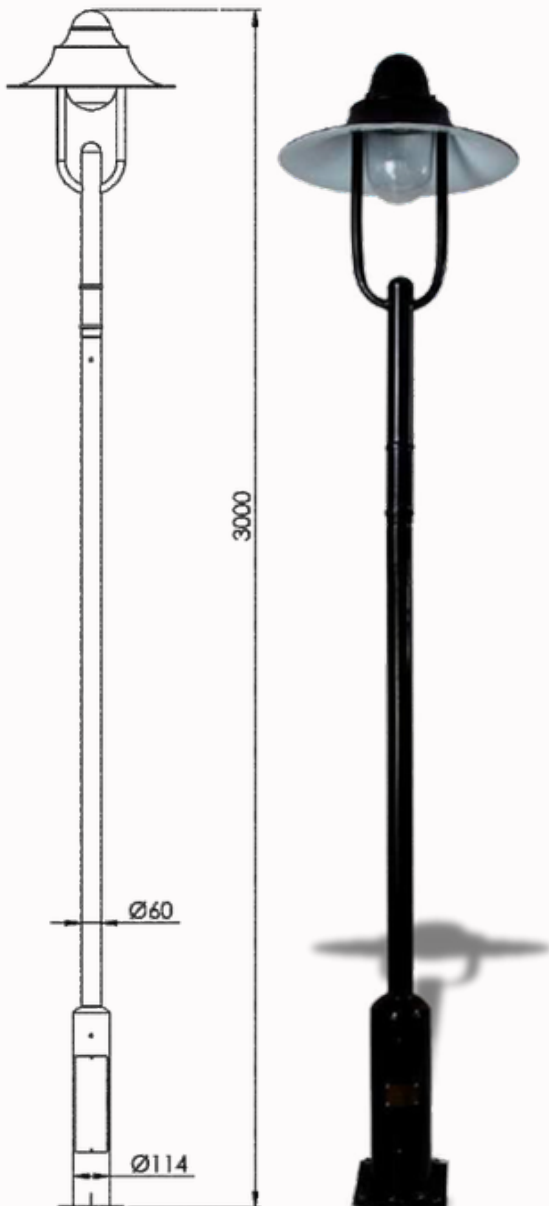

Carriage 2

Model	Height
BBE241422	2.4mtr
BBE241423	3mtr
BBE241424	3.6mtr
Material: Mild Steel	

Paradise Pole Light

Model	Height
BBE241425	5mtr
BBE241426	6mtr
BBE241427	7mtr
Material: Mild Steel	

Tricorn Pole Light

Model	Height
BBE241428	4mtr
BBE241429	5mtr
BBE241430	6mtr
Material: Mild Steel	

Spectacle Pole 1

Model	Height
BBE241431	5mtr
BBE241432	6mtr
BBE241433	7mtr
Material: Mild Steel	

Spectacle Pole 2

Model	Height
BBE241434	4mtr
BBE241435	5mtr
BBE241436	6mtr
Material: Mild Steel	

Vessel Lantern

Model	Height
BBE241437	2.4mtr
BBE241438	3mtr
BBE241439	3.6mtr
Material: Mild Steel	

Emperor 2 Pole

Model	Height
BBE241440	2.4mtr
BBE241441	3mtr
BBE241442	3.6mtr
Material: Mild Steel	

Antares Pole Light

Model	Height
BBE241455	4mtr
BBE241456	5mtr
BBE241457	6mtr
Material: Mild Steel	

Decor Pole Light

Model	Height
BBE241458	4mtr
BBE241459	5mtr
BBE241460	6mtr
Material: Mild Steel	

Watch Pole

Model	Height
BBE241461	3mtr
BBE241462	3.6mtr
BBE241463	4.6mtr
Material: Mild Steel	