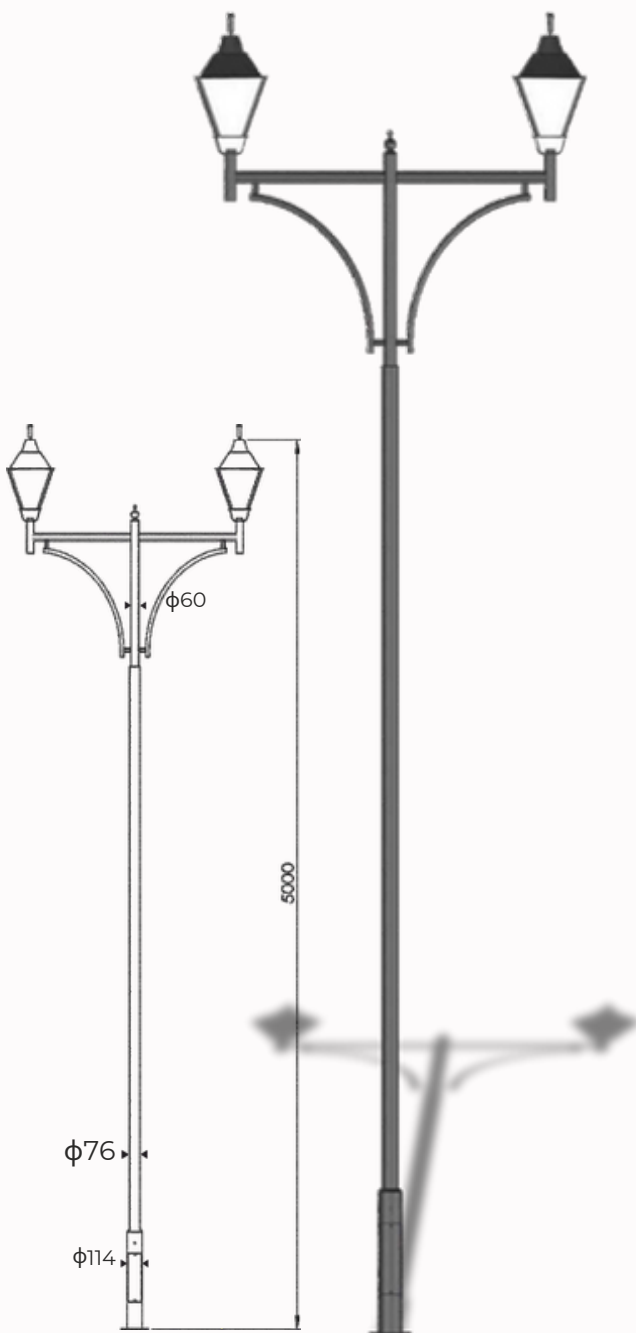

Vessel Lantern

Model	Height
BBE241437	2.4mtr
BBE241438	3mtr
BBE241439	3.6mtr
Material: Mild Steel	

Emperor 2 Pole

Model	Height
BBE241440	2.4mtr
BBE241441	3mtr
BBE241442	3.6mtr
Material: Mild Steel	

Antares Pole Light

Model	Height
BBE241455	4mtr
BBE241456	5mtr
BBE241457	6mtr
Material: Mild Steel	

Decor Pole Light

Model	Height
BBE241458	4mtr
BBE241459	5mtr
BBE241460	6mtr
Material: Mild Steel	

Watch Pole

Model	Height
BBE241461	3mtr
BBE241462	3.6mtr
BBE241463	4.6mtr
Material: Mild Steel	