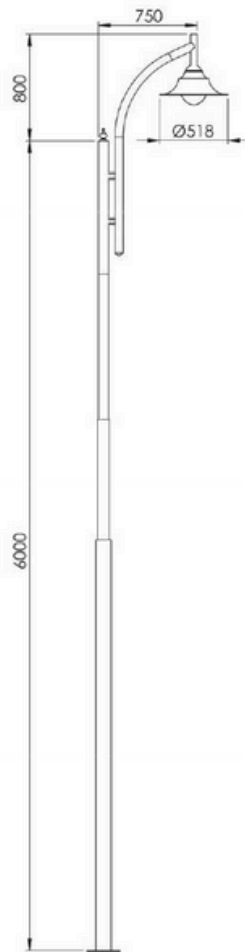

Snow Pole Light

Spirit Pole Light

PipeDia :100X100	
Model	Height
BBE241124	2.5mtr
BBE241125	3mtr
BBE241126	3.6mtr
Material: Mild Steel	

PipeDia :150X150	
Model	Height
BBE241127	2.5mtr
BBE241128	3mtr
BBE241129	3.6mtr
Material: Mild Steel	

Model	Height
BBE241197	3mtr
BBE241198	4mtr
BBE241199	5mtr
Material: Mild Steel	

Robert Pole Light

Moral Pole Light

Model	Height
BBE241200	3mtr
BBE241201	4mtr
BBE241202	5mtr
Material: Mild Steel	

Model	Height
BBE241203	3mtr
BBE241204	4mtr
BBE241205	5mtr
Material: Mild Steel	

Sunset land Pole Light

Model	Height
BBE241206	5mtr
BBE241207	6mtr
BBE241208	7mtr
Material: Mild Steel	

Decorative Head	
Model: BBE241480	BBE241481
Dimension: D 450 / H 340 / PD 38	D 600 / H 00 / PD 38mm
B-22 / 30w / 60w	B-22 / 70w / 100w
Finish: Alluminum + Acrylic	
Body Colour : Black / Grey	

Fancy Pole Light

Model	Height
BBE241209	5mtr
BBE241210	6mtr
BBE241211	7mtr
Material: Mild Steel	

Opera Doom

Model: BBE241482
 Dimension: D 518 / H 320
 B-22 / 30w / 60w

Finish: Alluminum + Acrylic
 Body Colour : Black / Grey