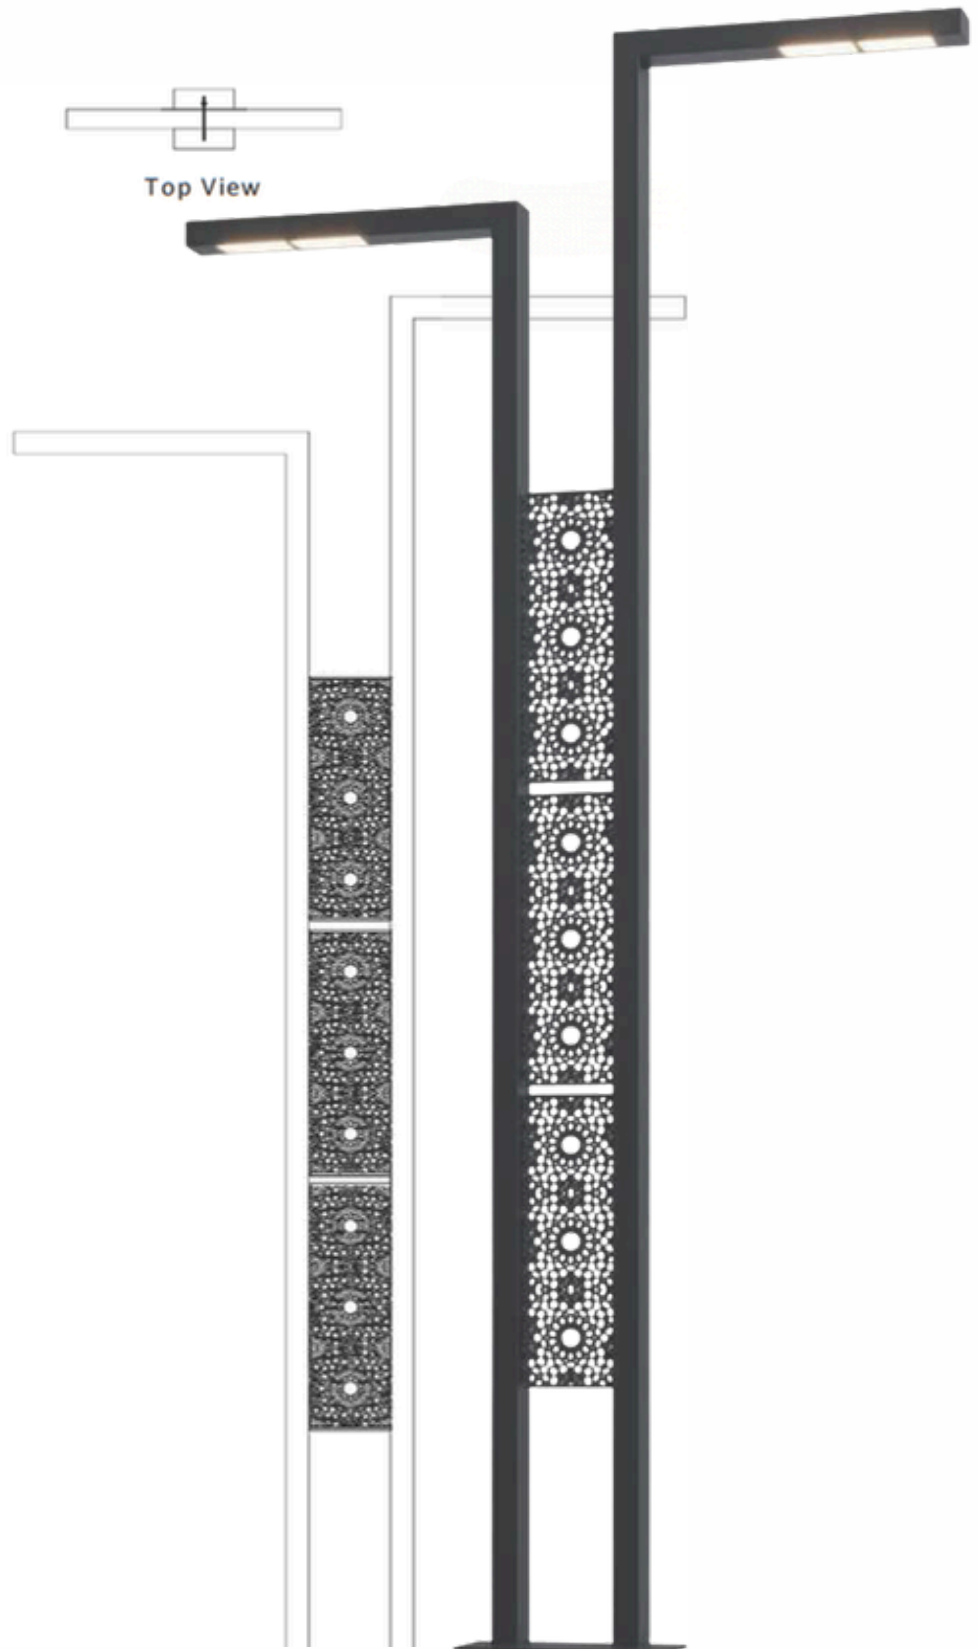

Material: Mild Steel

Star Pole Light

Model	Height
BBE241287	3mtr
BBE241288	4mtr
Material: Mild Steel	

Quadra Head Tower Light

Model	Height
BBE241289	3mtr
BBE241290	4mtr
Material: Mild Steel	

360° High Mast Light

Material: Mild Steel

Sculpted Ornamental Light Pole

Model	Height
BBE241307	3mtr
BBE241308	7mtr
Material: Mild Steel	

Flowing Ornamental Light Pole

Model	Height
BBE241309	3mtr
BBE241310	7mtr
Material: Mild Steel	

Linear Frame Light Pole

Model	Height
BBE241311	3mtr
BBE241312	7mtr
Material: Mild Steel	

Triple Wave Light Pole

Model	Height
BBE241313	3mtr
BBE241314	7mtr
Material: Mild Steel	

Lattice Light Pole

Model	Height
BBE241315	3mtr
BBE241316	7mtr

Material: Mild Steel

Sculptural Spiral Light Pole

Model	Height
BBE241317	3mtr
BBE241318	7mtr

Material: Mild Steel

Top View

Curved Cone Light Pole

Model	Height
BBE241319	3mtr
BBE241320	7mtr
Material: Mild Steel	