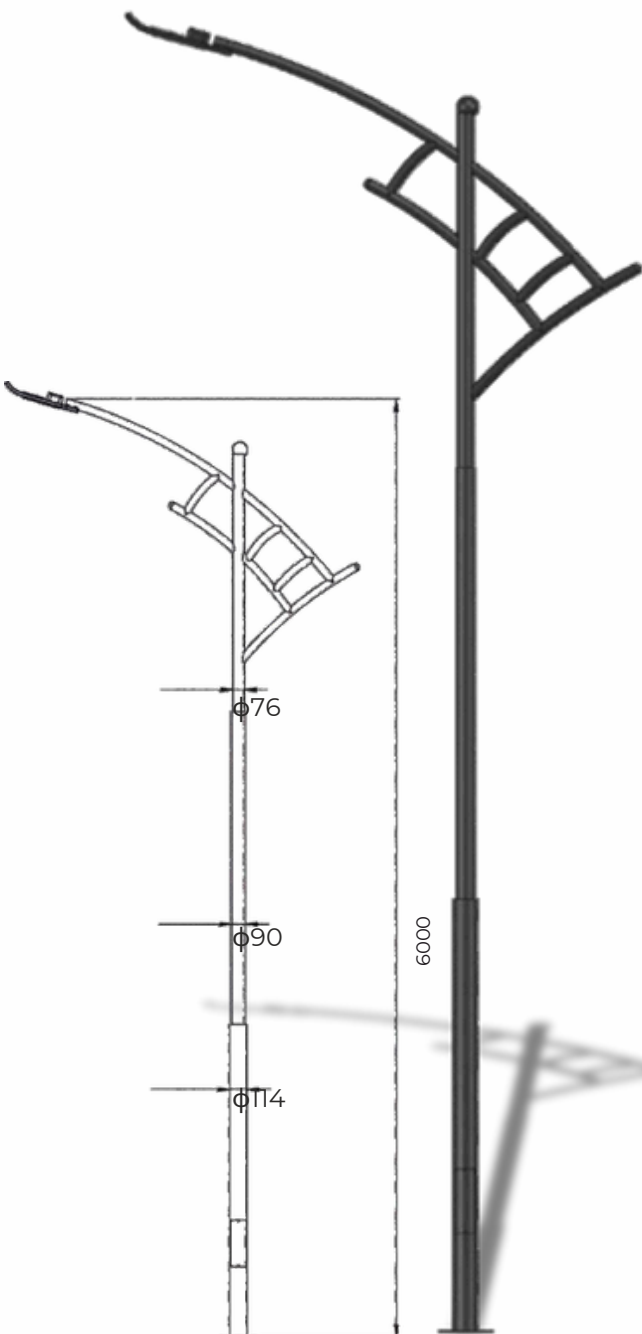

Diamond Pole Light

Model	Height
BBE241299	4mtr
BBE241300	5mtr
BBE241301	6mtr
Material: Mild Steel	

Luster Pole Light

Model	Height
BBE241302	4mtr
BBE241303	5mtr
BBE241304	6mtr
Material: Mild Steel	

Elephant Pole 1

Model	Height
BBE241305	2.4mtr
BBE241306	3mtr
BBE241307	3.6mtr
Material: Mild Steel	

EElepphaanntt

Model	Height
BBE241308	2.4mtr
BBE241309	3mtr
BBE241310	3.6mtr
Material: Mild Steel	

Behold Pole Light

Model	Height
BBE241311	5mtr
BBE241312	6mtr
Material: Mild Steel	