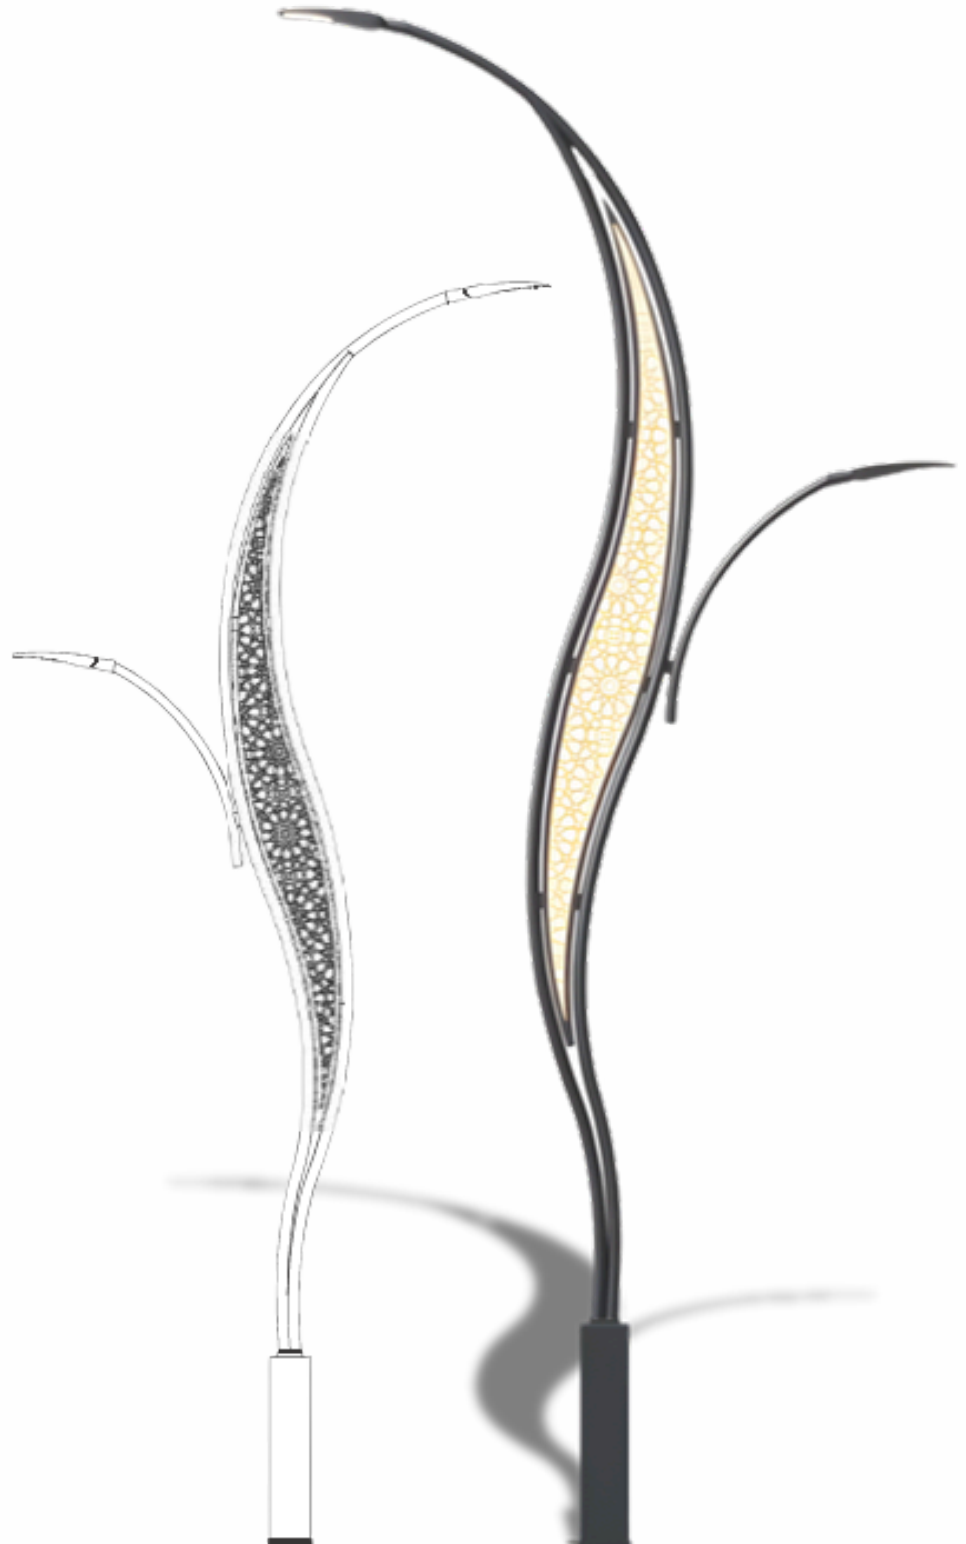

Material: Mild Steel

Sculpted Ornamental Light Pole

Model	Height
BBE241307	3mtr
BBE241308	7mtr
Material: Mild Steel	

Flowing Ornamental Light Pole

Model	Height
BBE241309	3mtr
BBE241310	7mtr
Material: Mild Steel	

Linear Frame Light Pole

Model	Height
BBE241311	3mtr
BBE241312	7mtr
Material: Mild Steel	

Triple Wave Light Pole

Model	Height
BBE241313	3mtr
BBE241314	7mtr
Material: Mild Steel	

Lattice Light Pole

Model	Height
BBE241315	3mtr
BBE241316	7mtr