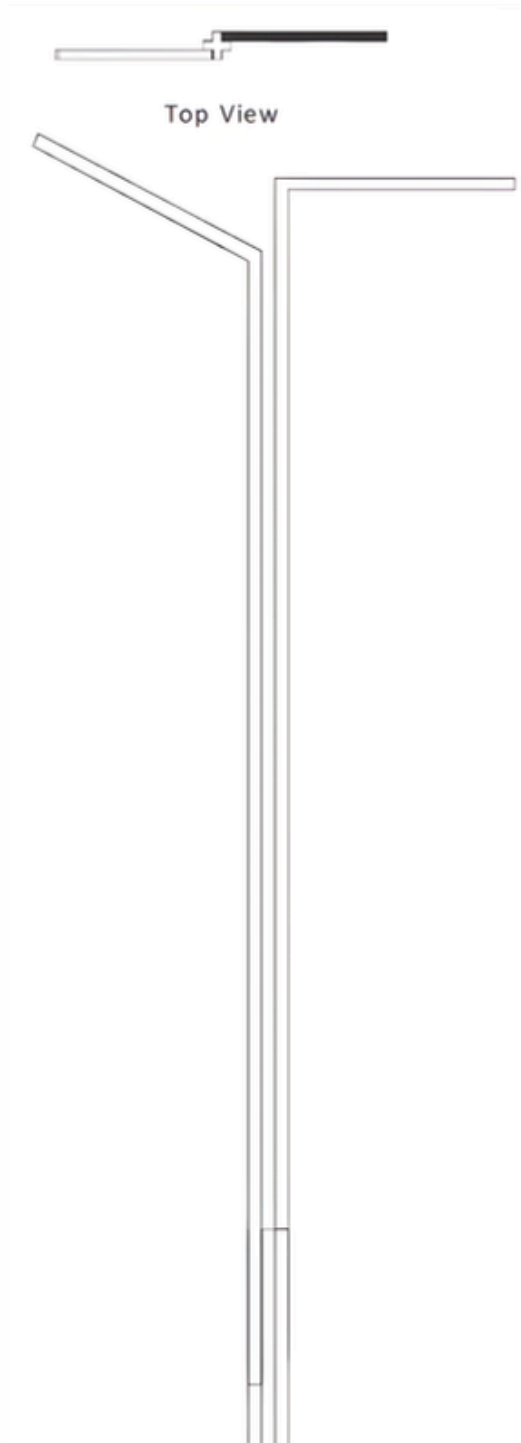

Linear Frame Light Pole

Model	Height
BBE241311	3mtr
BBE241312	7mtr
Material: Mild Steel	

Triple Wave Light Pole

Model	Height
BBE241313	3mtr
BBE241314	7mtr
Material: Mild Steel	

Lattice Light Pole

Model	Height
BBE241315	3mtr
BBE241316	7mtr

Material: Mild Steel

Sculptural Spiral Light Pole

Model	Height
BBE241317	3mtr
BBE241318	7mtr

Material: Mild Steel

Top View

Curved Cone Light Pole

Model	Height
BBE241319	3mtr
BBE241320	7mtr
Material: Mild Steel	

Loop Light Pole

Model	Height
BBE241321	3mtr
BBE241322	7mtr

Material: Mild Steel

Graceful Arc Pole

Model	Height
BBE241323	3mtr
BBE241324	7mtr
Material: Mild Steel	

Classic Crossbar Light Pole

Model	Height
BBE241325	3mtr
BBE241326	7mtr

Material: Mild Steel

Dual Light Pole

Model	Height
BBE241327	3mtr
BBE241328	7mtr

Material: Mild Steel

Double Arm Light Pole

Model	Height
BBE241329	3mtr
BBE241330	7mtr

Material: Mild Steel

Double-Arm Hanging Light Pole