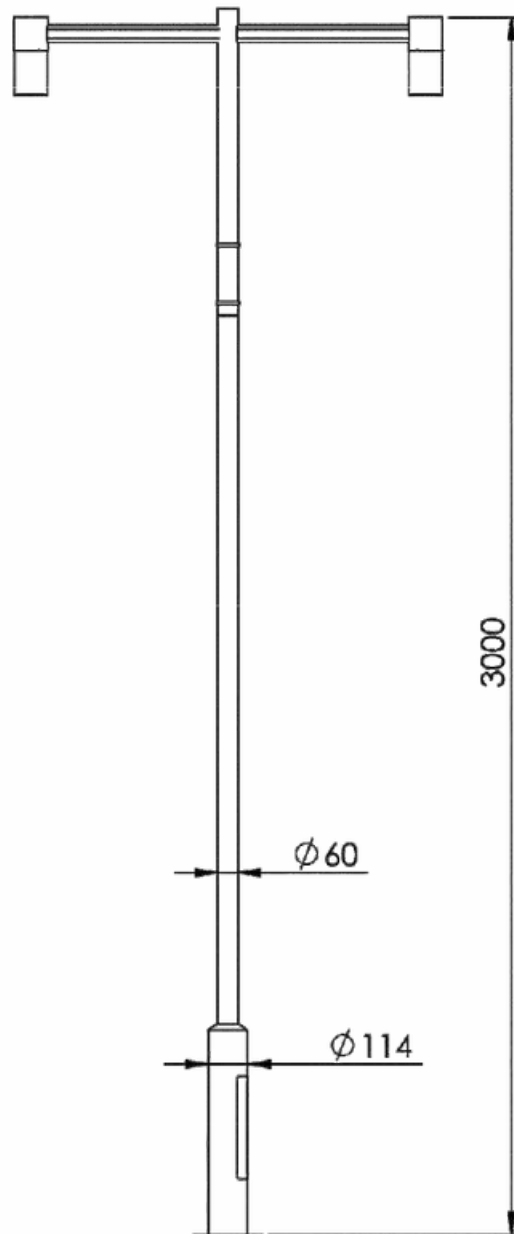

Wave Pole 1 and 2

Mode	Height
BBE241068	3mtr
BBE241069	3.6mtr
Material: Mild Steel	

Model	Height
BBE241070	3mtr
BBE241071	3.6mtr
Material: Mild Steel