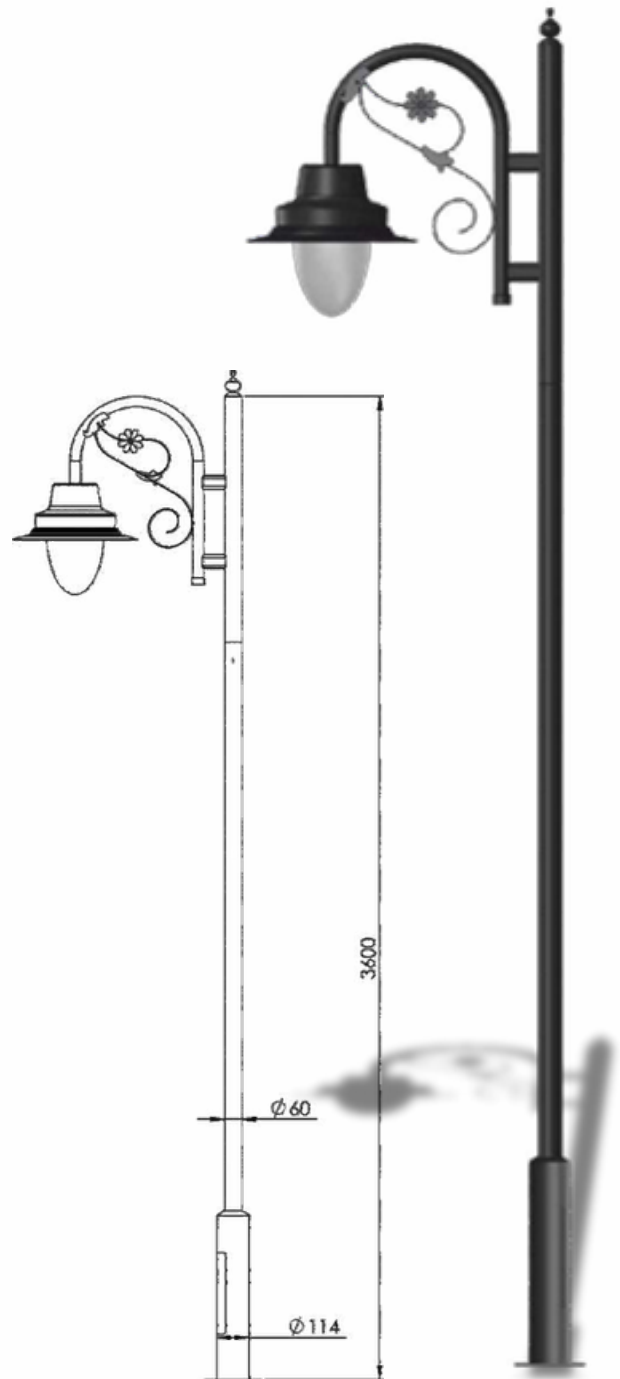

Sunset land Pole Light

Model	Height
BBE241206	5mtr
BBE241207	6mtr
BBE241208	7mtr
Material: Mild Steel	

Decorative Head	
Model: BBE241480	BBE241481
Dimension: D 450 / H 340 / PD 38	D 600 / H 00 / PD 38mm
B-22 / 30w / 60w	B-22 / 70w / 100w
Finish: Alluminum + Acrylic	
Body Colour : Black / Grey	

Decorative Head

Model: BBE241485	B B E24 14 86
Dimension: D 450 / H 340 / PD 38	D 600 / H 00 / PD 38mm
B-22 / 30w / 60w	B-22 / 70w / 100w
8000 / 9500	8500 / 14000 / 18000

Finish: Alluminum / MS+ Acrylic
Body Colour : Black / Grey

Fruiting Pole Light

Model	Height
BBE241221	4mtr
BBE241222	5mtr
BBE241223	6mtr
Material: Mild Steel	

Techno Pole Light

Model	Height
BBE241224	4mtr
BBE241225	5mtr
BBE241226	6mtr
Material: Mild Steel	

Royal Pole Light

Cosmetic Pole Light

Model	Height
BBE241227	3mtr
BBE241228	4mtr
BBE241229	5mtr
Material: Mild Steel	

Single Arm	
Model	Height
BBE241230	3mtr
BBE241231	3.6mtr
BBE241232	4.5mtr
Material: Mild Steel	

Double Arm	
Model	Height
BBE241233	3mtr
BBE241234	3.6mtr
BBE241235	4.5mtr
Material: Mild Steel	