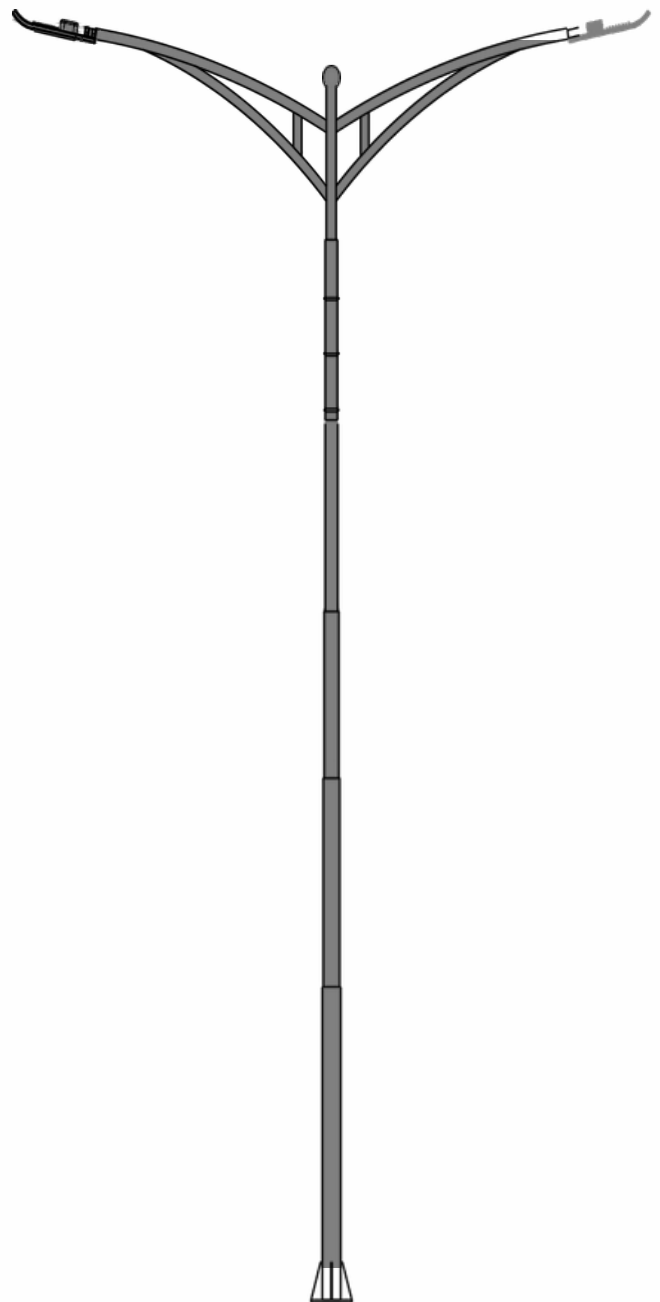

Genus Pole Light

Model	Height
BBE241410	4mtr
BBE241411	5mtr
BBE241412	6mtr
Material: Mild Steel