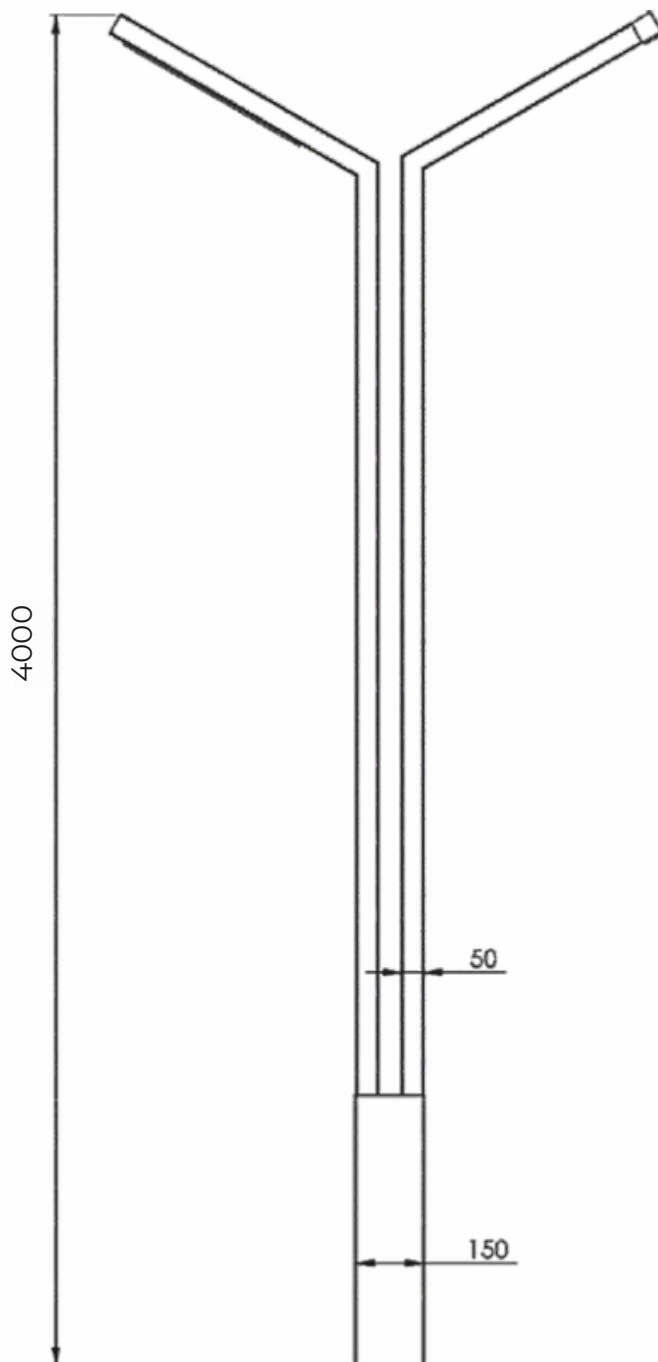

Fiesto Pole Light

Model	Height
BBE241087	3mtr
BBE241088	4mtr

Material: Mild Steel