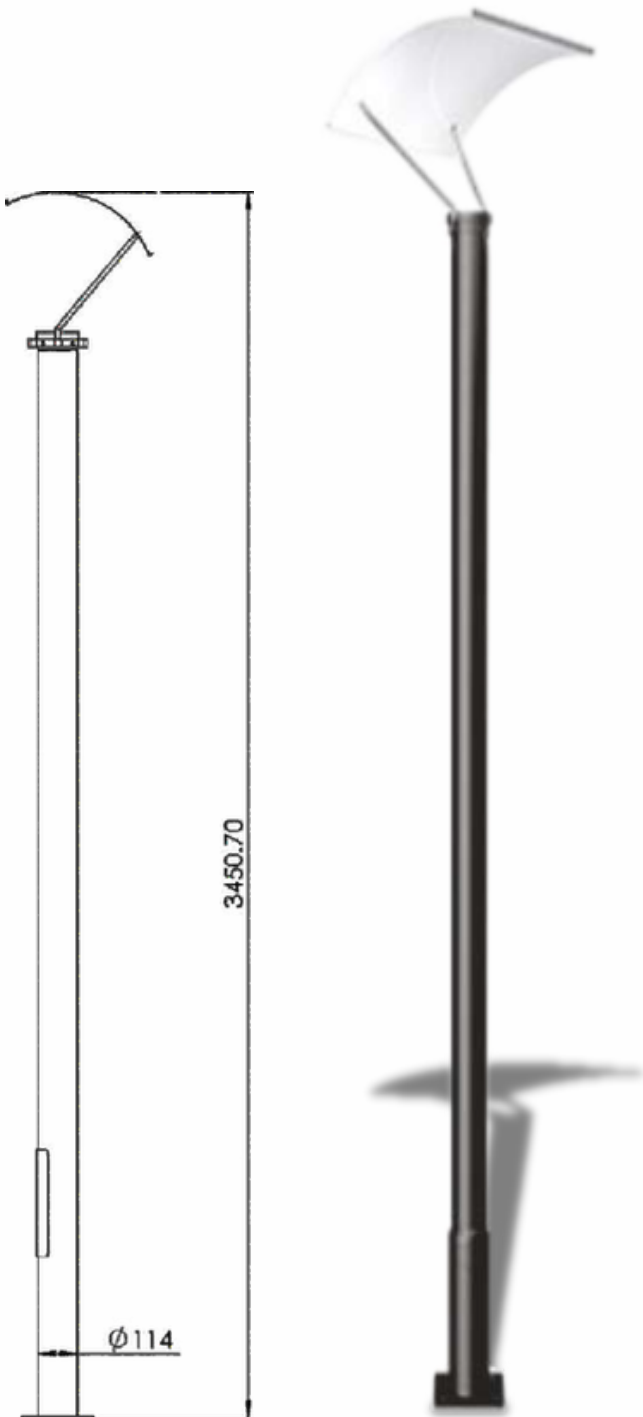

Model	Wattage
BBE241021	70w
Material: Aluminium	

Power Pole Light

Model	Height
BBE241022	3mtr
BBE241023	4mtr
BBE241024	5mtr
Material: Mild Steel	

Headway Pole Light

Evolv Small

Model	Height
BBE241025	3mtr
BBE241026	4mtr
BBE241027	5mtr
Material: Mild Steel	

Snow Pole Light

Spirit Pole Light

PipeDia :100X100	
Model	Height
BBE241124	2.5mtr
BBE241125	3mtr
BBE241126	3.6mtr
Material: Mild Steel	

PipeDia :150X150	
Model	Height
BBE241127	2.5mtr
BBE241128	3mtr
BBE241129	3.6mtr
Material: Mild Steel	

Model	Height
BBE241130	3mtr
Material: Mild Steel	

Wealth Pole Light

Xanto Pole Light

Model	Height
BBE241131	3mtr
Material: Mild Steel	

Model	Height
BBE241132	3mtr
Material: Mild Steel	

Stranger Pole Light

X-III

Model	Height
BBE241139	3mtr
BBE241140	3.6mtr
BBE241141	4mtr
Material: Mild Steel	

X-IV

Model	Height
BBE241142	3mtr
BBE241143	3.6mtr
BBE241144	4mtr
Material: Mild Steel	

Stranger Pole Light

X-V

Model	Height	Price
BBE241145	3mtr	₹ 11000
BBE241146	4mtr	₹ 13200
BBE241147	6mtr	₹ 22000