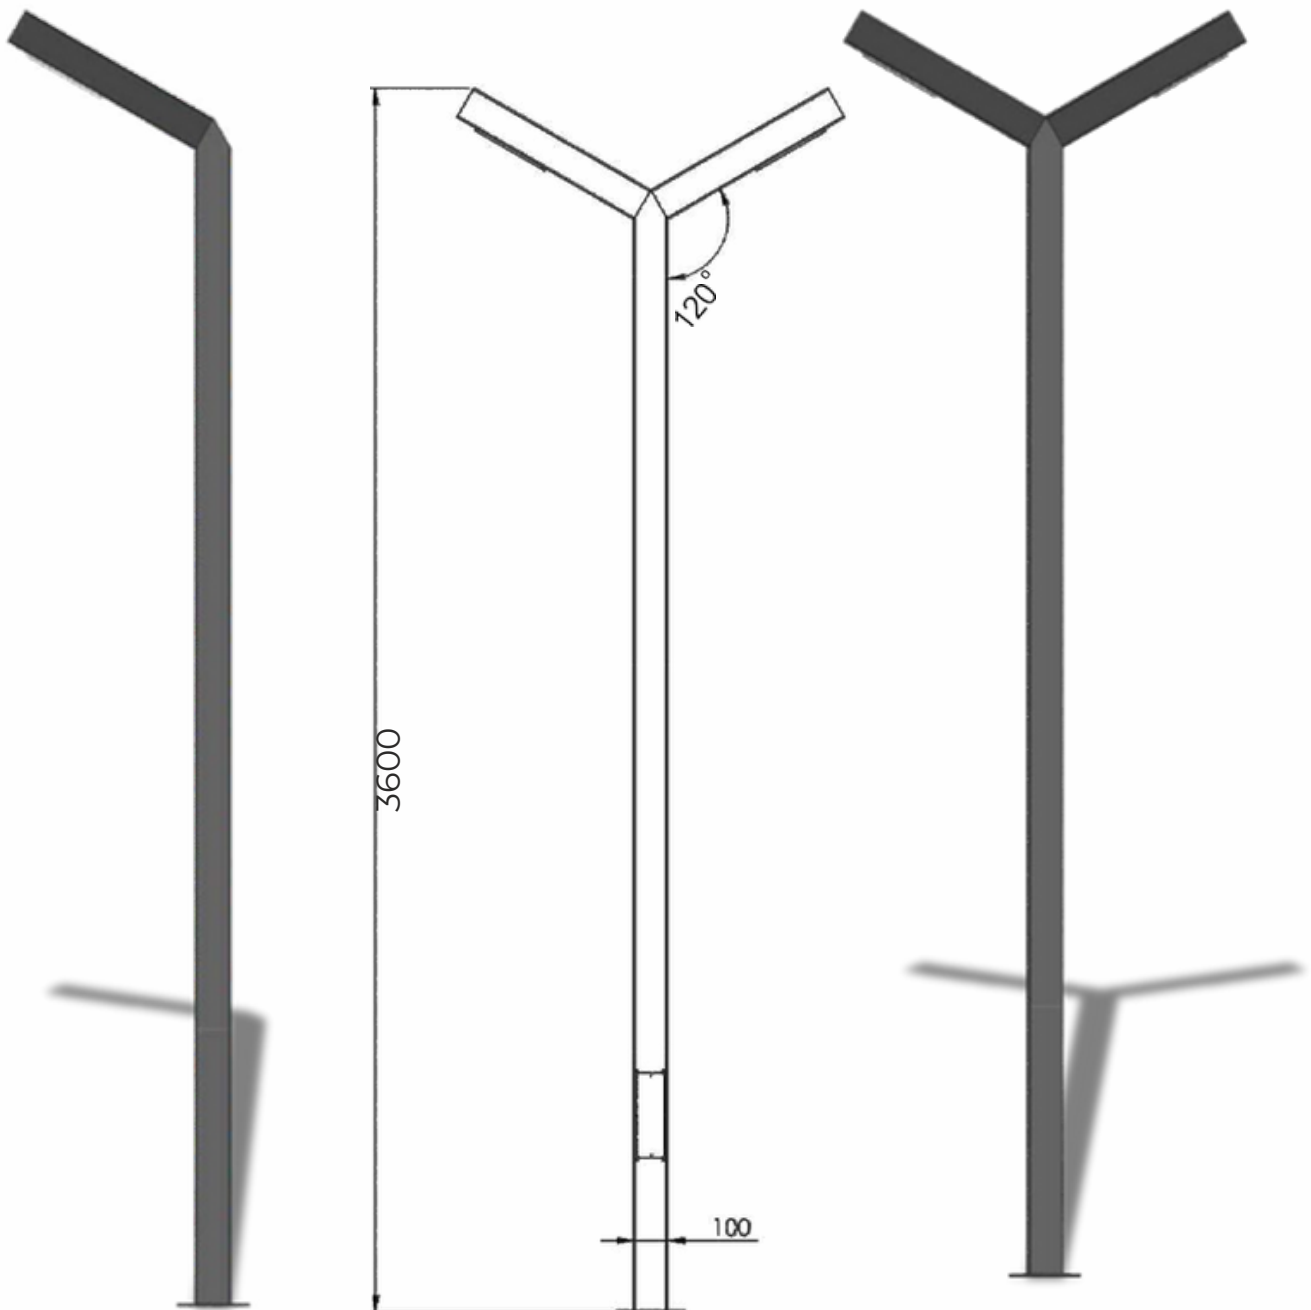

Scorch Pole Light

Model	Height
BBE241034	3mtr
BBE241035	4mtr
BBE241036	5mtr

Material: Mild Steel

Tropes Pole Light

Boat Pole Light

Model	Height
BBE241037	3mtr
BBE241038	4mtr
Material: Mild Steel	

Model	Height
BBE241039	3mtr
BBE241040	4mtr
BBE241041	5mtr
Material: Mild Steel	

Demon Pole Light

Model	Height
BBE241042	5mtr
BBE241043	6mtr
BBE241044	7mtr
Material: Mild Steel	

Minuta Pole Light

Model	Height
BBE241050	4mtr
BBE241051	5mtr
BBE241052	6mtr
Material: Mild Steel	

Hinder Pole Light

Sun Pole Light 1 & 2

Model	Height
BBE241076	3mtr
BBE241077	4mtr
BBE241078	5mtr
Material: Mild Steel	

Model	Height
BBE241079	4mtr
BBE241080	5mtr
BBE241081	6mtr
Material: Mild Steel	

Orelli Pole Light

Mermaid Pole Light

Rebel 2 Pole

Single Arm	
Model	Height
BBE241171	3mtr
BBE241172	3.6mtr
BBE241173	4.6mtr
Material: Mild Steel	

Double Arm	
Model	Height
BBE241174	3mtr
BBE241175	3.6mtr
BBE241176	4.6mtr
Material: Mild Steel	