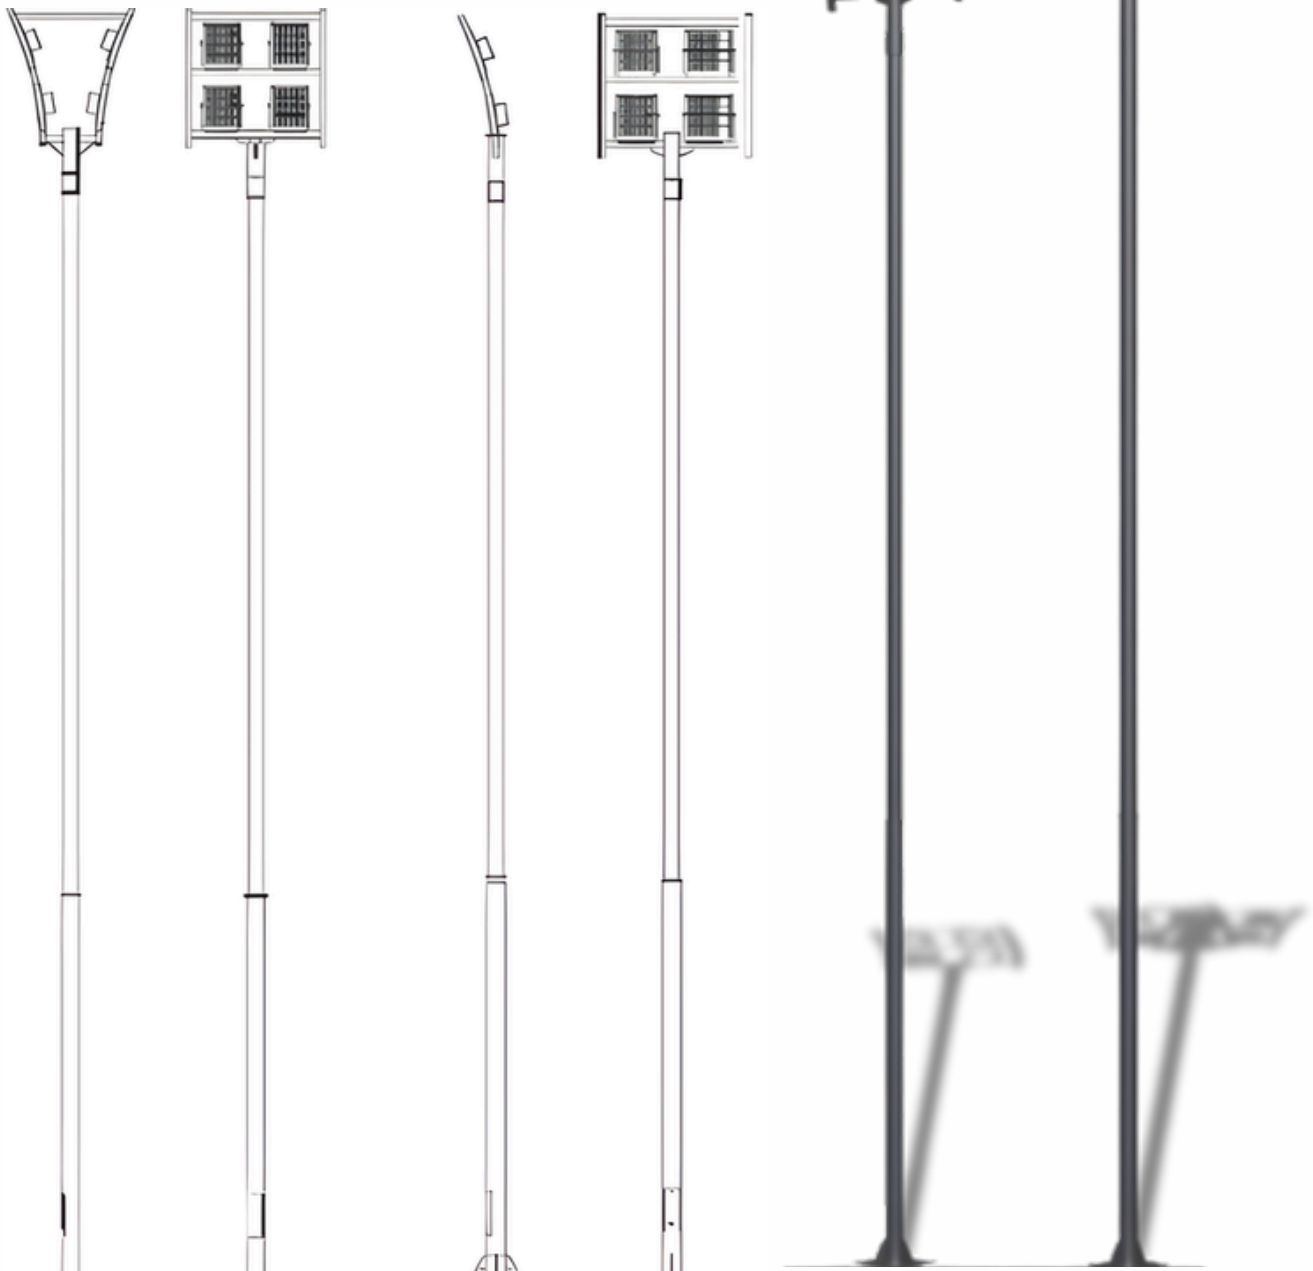

Material: Mild Steel

Star Pole Light

Model	Height
BBE241287	3mtr
BBE241288	4mtr
Material: Mild Steel	

Quadra Head Tower Light

Model	Height
BBE241289	3mtr
BBE241290	4mtr
Material: Mild Steel	

360° High Mast Light

Model	Height
BBE241291	3mtr
BBE241292	4mtr
Material: Mild Steel	

Arc Beam High Mast Light

Model	Height
BBE241293	3mtr
BBE241294	4mtr
Material: Mild Steel	

CLASSIC AREA Mast Light

Model	Height
BBE241295	3mtr
BBE241296	4mtr
Material: Mild Steel	

Sport Diminutive Mast Light

Model	Height
BBE241297	3mtr
BBE241298	4mtr
Material: Mild Steel	

Dual Ornamental Arc Light Pole

Model	Height
BBE241299	300mm
BBE241300	700mm

Material: Mild Steel

Artistic Dual Arc Light Pole