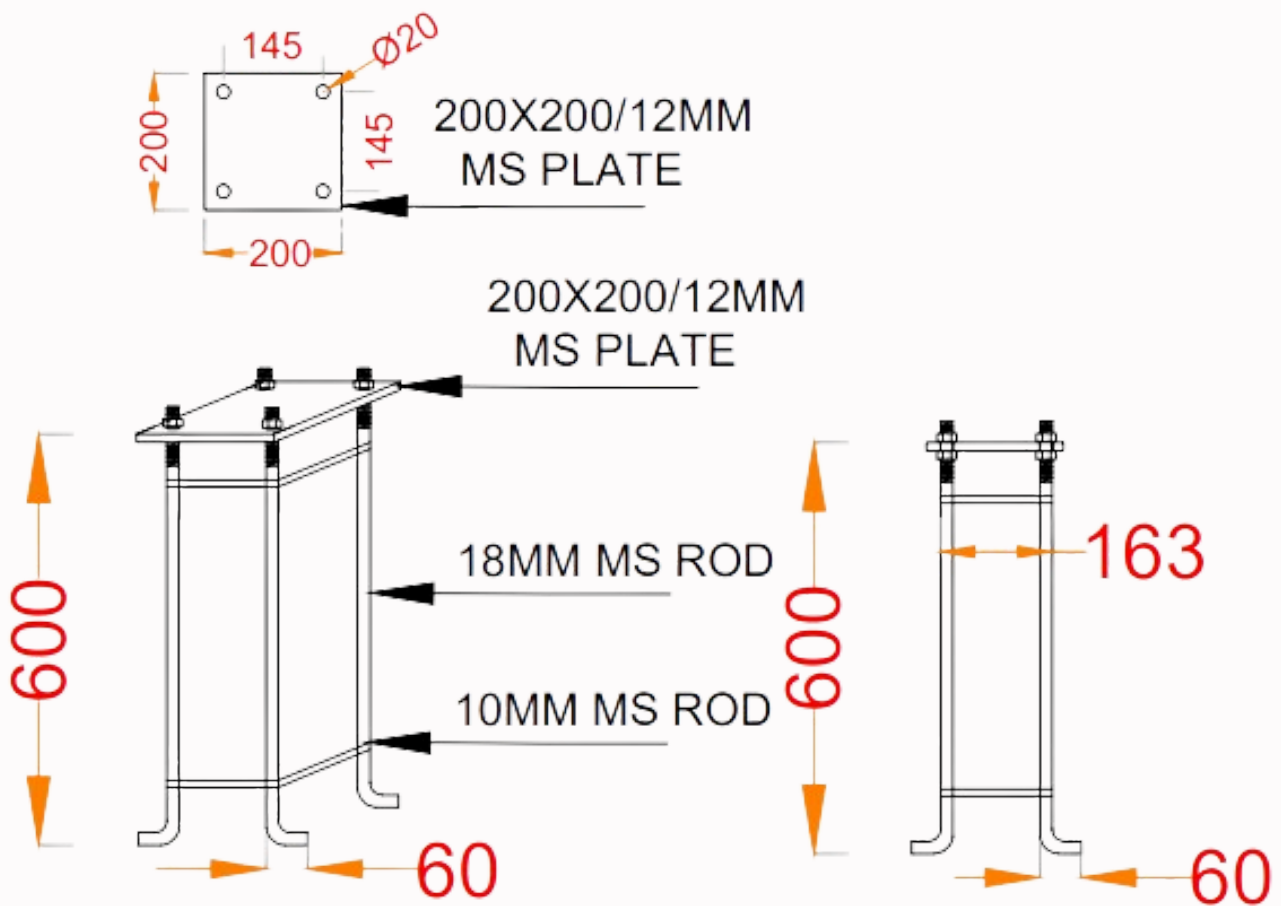

Foundation set

STREET LIGHT POLE FOUNDATION SET