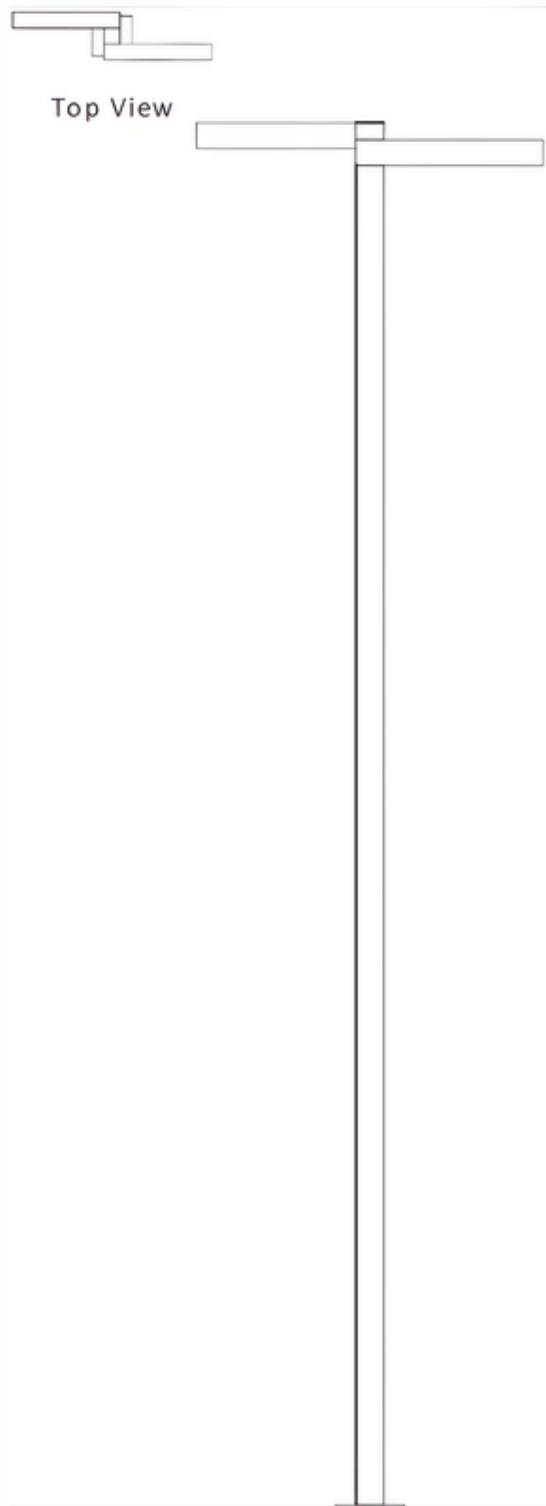

Linear Frame Light Pole

Model	Height
BBE241311	3mtr
BBE241312	7mtr
Material: Mild Steel	

Triple Wave Light Pole

Model	Height
BBE241313	3mtr
BBE241314	7mtr
Material: Mild Steel	

Lattice Light Pole

Model	Height
BBE241315	3mtr
BBE241316	7mtr

Material: Mild Steel

Sculptural Spiral Light Pole

Model	Height
BBE241317	3mtr
BBE241318	7mtr

Material: Mild Steel

Top View

Curved Cone Light Pole

Model	Height
BBE241319	3mtr
BBE241320	7mtr
Material: Mild Steel	

Loop Light Pole

Model	Height
BBE241321	3mtr
BBE241322	7mtr

Material: Mild Steel

Graceful Arc Pole

Model	Height
BBE241323	3mtr
BBE241324	7mtr
Material: Mild Steel	

Classic Crossbar Light Pole

Model	Height
BBE241325	3mtr
BBE241326	7mtr

Material: Mild Steel

Dual Light Pole

Model	Height
BBE241327	3mtr
BBE241328	7mtr

Material: Mild Steel

Double Arm Light Pole

Model	Height
BBE241329	3mtr
BBE241330	7mtr

Material: Mild Steel

Double-Arm Hanging Light Pole