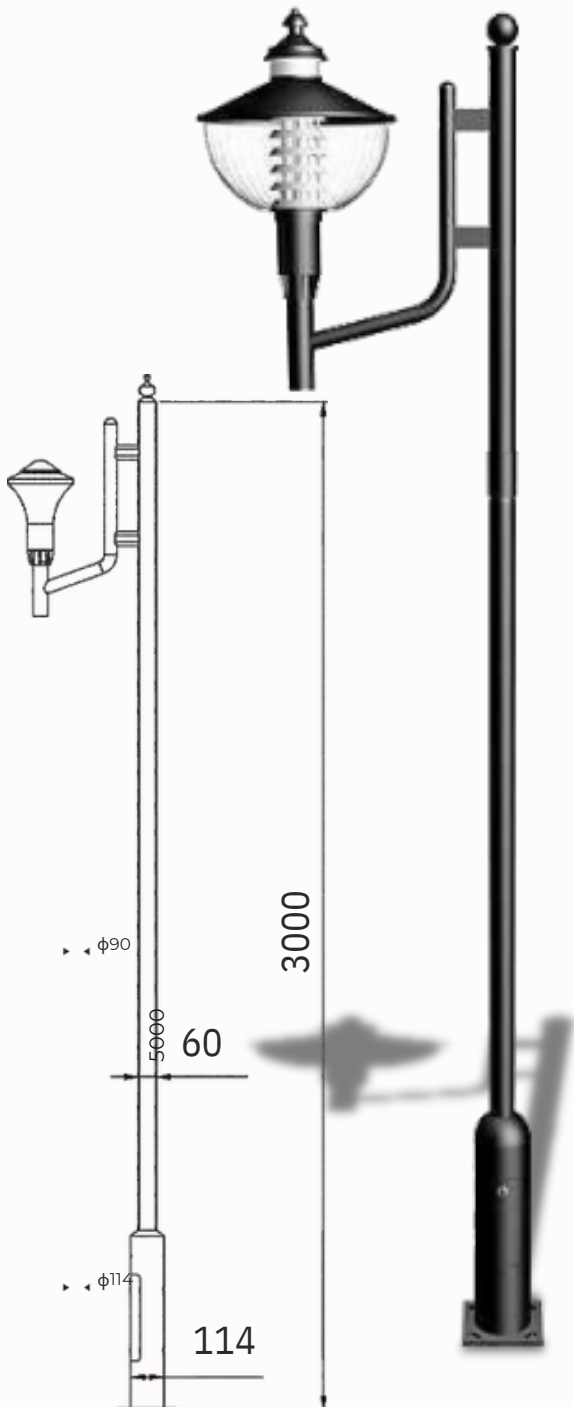

Botany Solar Pole

Rock Solar Pole Light Height

Model	Height
BBE241471	2.4mtr
BBE241472	3mtr
Material: Mild Steel	

Model	Height
BBE241473	3mtr
BBE241474	3.6mtr
BBE241475	4.5mtr
Material: Aluminium