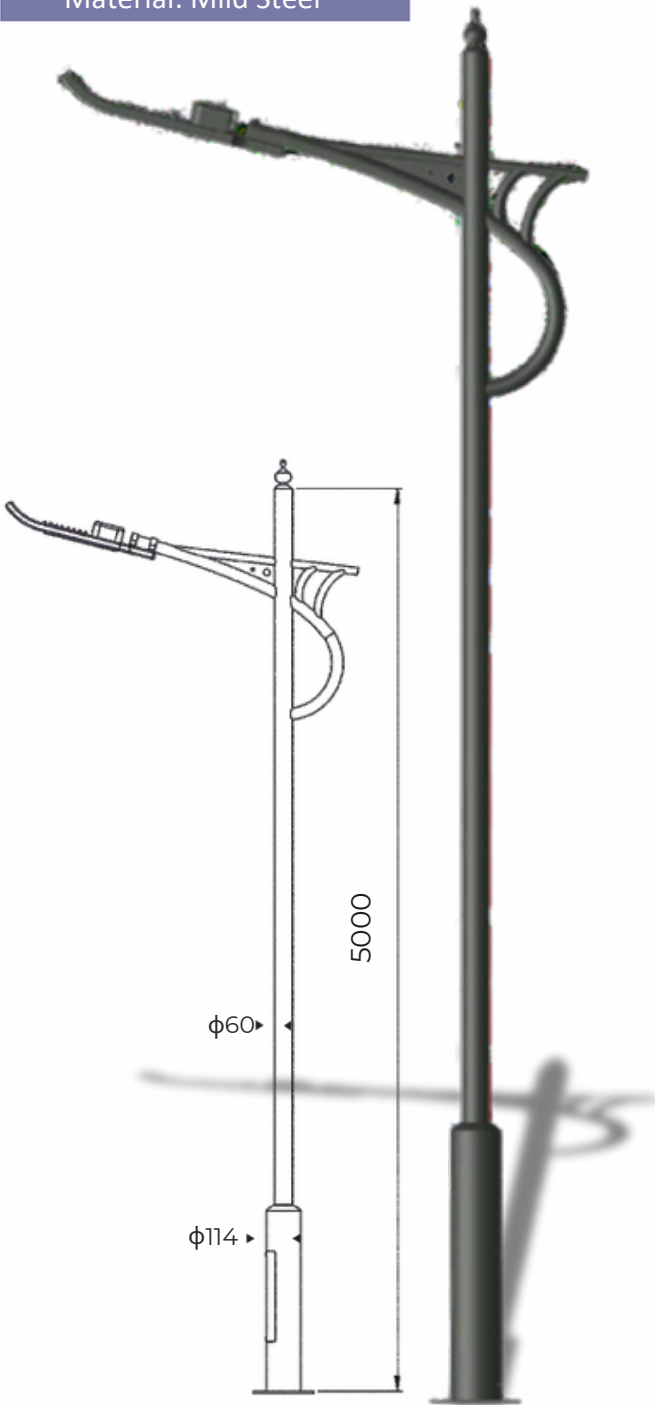

Intelligent Pole Light

Model	Height
BBE241254	3mtr
BBE241255	4mtr
BBE241256	5mtr
Material: Mild Steel	

Evident Pole Light

Model	Height
BBE241257	3mtr
BBE241258	4mtr
BBE241259	5mtr
Material: Mild Steel	

Bunch Pole Light

Model	Height
BBE241260	4mtr
BBE241261	5mtr
BBE241262	6mtr
Material: Mild Steel	

Hearth Pole Light

Model	Height
BBE241263	4mtr
BBE241264	5mtr
BBE241265	6mtr
Material: Mild Steel	

Icon Pole Light

Model	Height
BBE241266	3mtr
BBE241267	4mtr
BBE241268	5mtr
Material: Mild Steel	