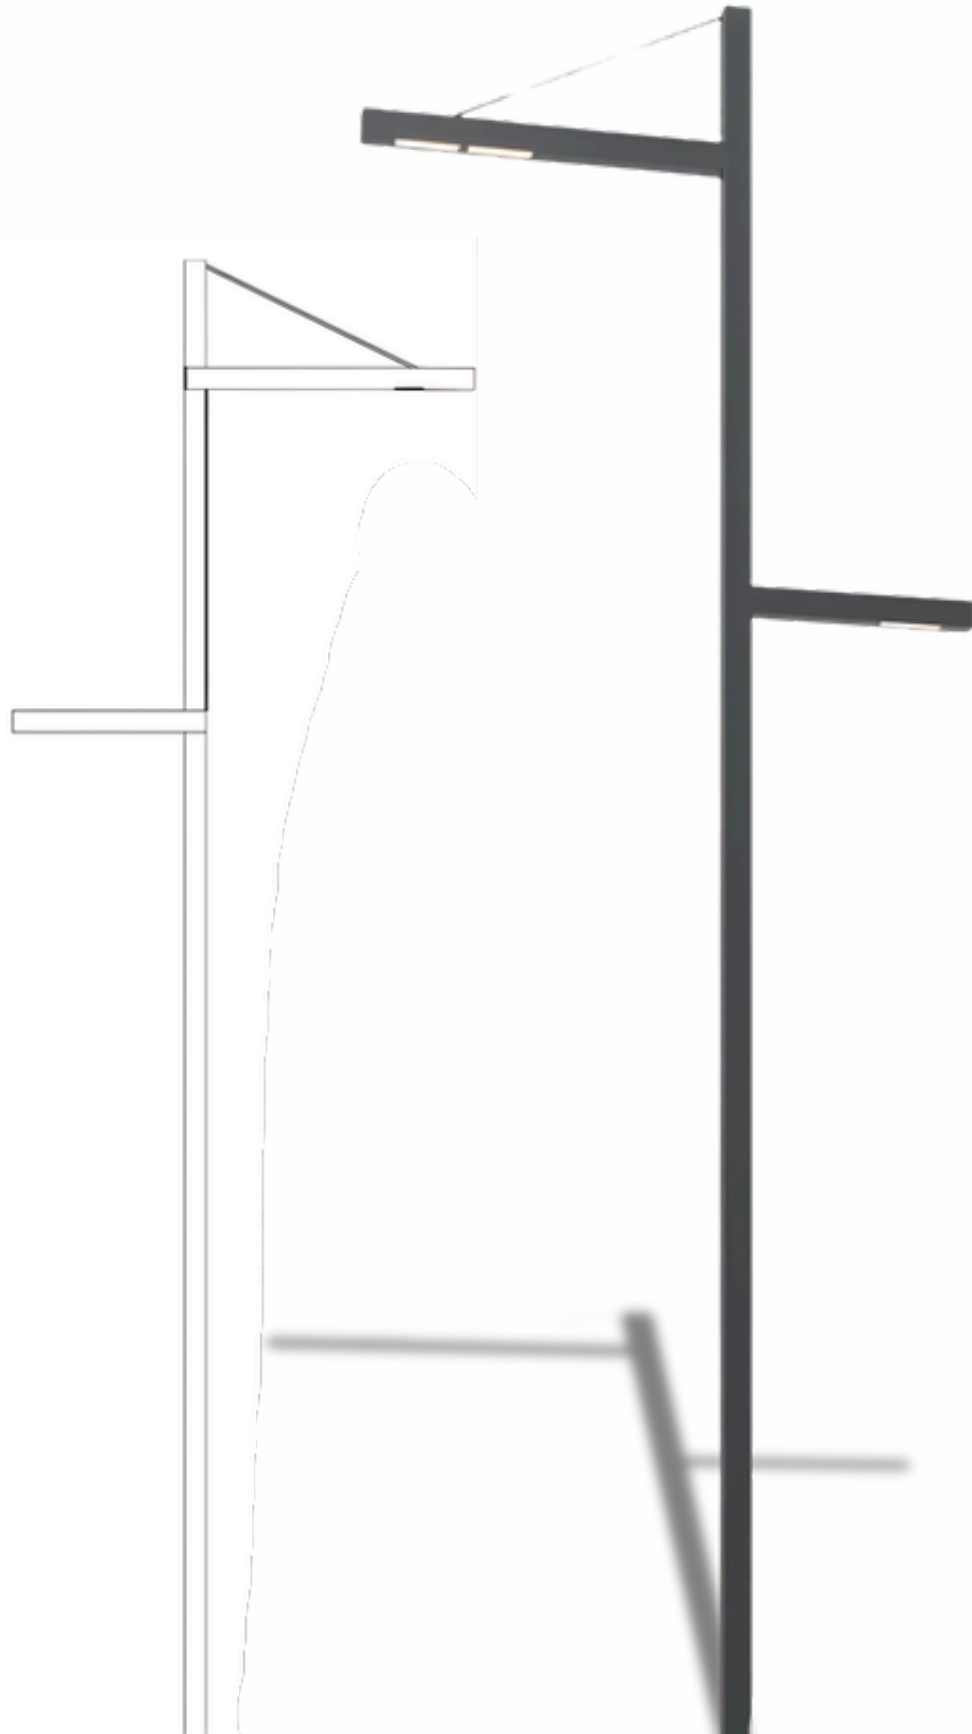

Material: Mild Steel

Sculptural Spiral Light Pole

Model	Height
BBE241317	3mtr
BBE241318	7mtr

Material: Mild Steel

Top View

Curved Cone Light Pole

Model	Height
BBE241319	3mtr
BBE241320	7mtr
Material: Mild Steel	

Loop Light Pole

Model	Height
BBE241321	3mtr
BBE241322	7mtr

Material: Mild Steel

Graceful Arc Pole

Model	Height
BBE241323	3mtr
BBE241324	7mtr
Material: Mild Steel	

Classic Crossbar Light Pole

Model	Height
BBE241325	3mtr
BBE241326	7mtr

Material: Mild Steel

Dual Light Pole

Model	Height
BBE241327	3mtr
BBE241328	7mtr

Material: Mild Steel

Double Arm Light Pole

Model	Height
BBE241329	3mtr
BBE241330	7mtr

Material: Mild Steel

Double-Arm Hanging Light Pole

Model	Height
BBE241331	3mtr
BBE241332	7mtr
Material: Mild Steel	

Single Duo Sleek Arm Light Pole

Model	Height
BBE241333	3mtr
BBE241334	7mtr

Material: Mild Steel

Top View

Single-Arm Perp Light Pole

Model	Height
BBE241335	3mtr
BBE241336	7mtr