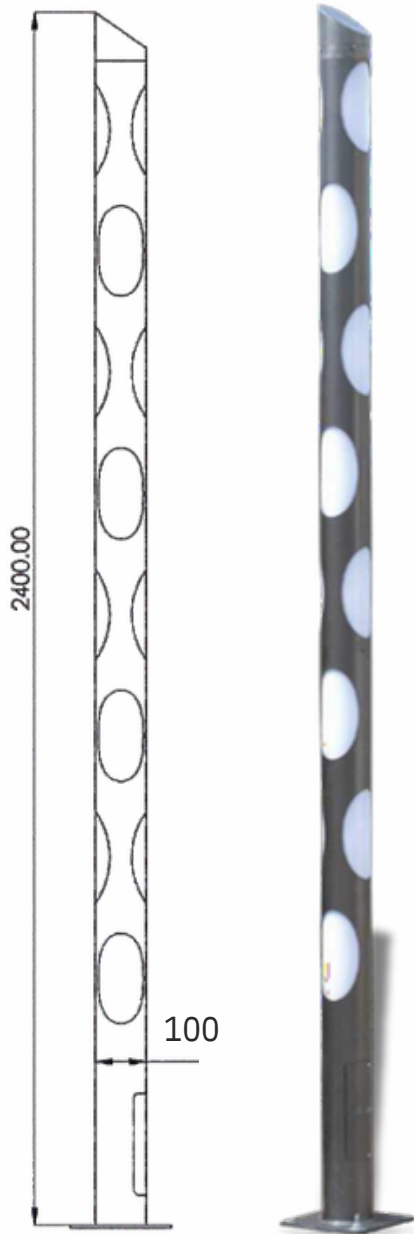

Material: Mild Steel

Top View

Dual Diamond Light Pole

Model	Height
BBE241341	3mtr
BBE241342	7mtr

Material: Mild Steel

Cross Diamond Light Pole

Model	Height
BBE241343	3mtr
BBE241344	7mtr
Material: Mild Steel	

Top View

Lampara Pole Light

Model	Height
BBE241089	4mtr
BBE241090	5mtr
BBE241091	6mtr
Material: Mild Steel	

Ziofy Pole Light

Model	Height
BBE241092	4mtr
BBE241093	5mtr
BBE241094	6mtr
Material: Mild Steel	

Wind Pole Light

Grasp Pole Light

Model	Height
BBE241095	3mtr
BBE241096	3.5mtr
Material: Mild Steel	

Pipe Dia :76mm		
Model	Height	Wattage
BBE241097	3mtr	20w
BBE241098		40w
Material: Mild Steel		

Pipe Dia :100mm		
Model	Height	Wattage
BBE241099	3mtr	20w
BBE241100		40w
Material: Mild Steel		

Rapper Pole Light

Model	Height
BBE241101	2.4mtr
BBE241102	3mtr
BBE241103	3.6mtr
Material: Mild Steel	

P.C. Tube

Crystal Pole Light

A

Model	Height
BBE241104	2.4mtr
BBE241105	3mtr
BBE241106	3.6mtr
Material: Mild Steel	