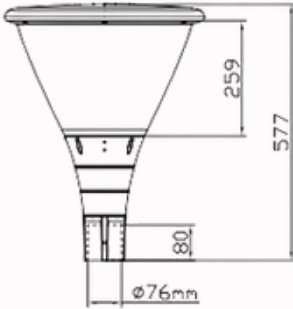

Euro 1 Post Top