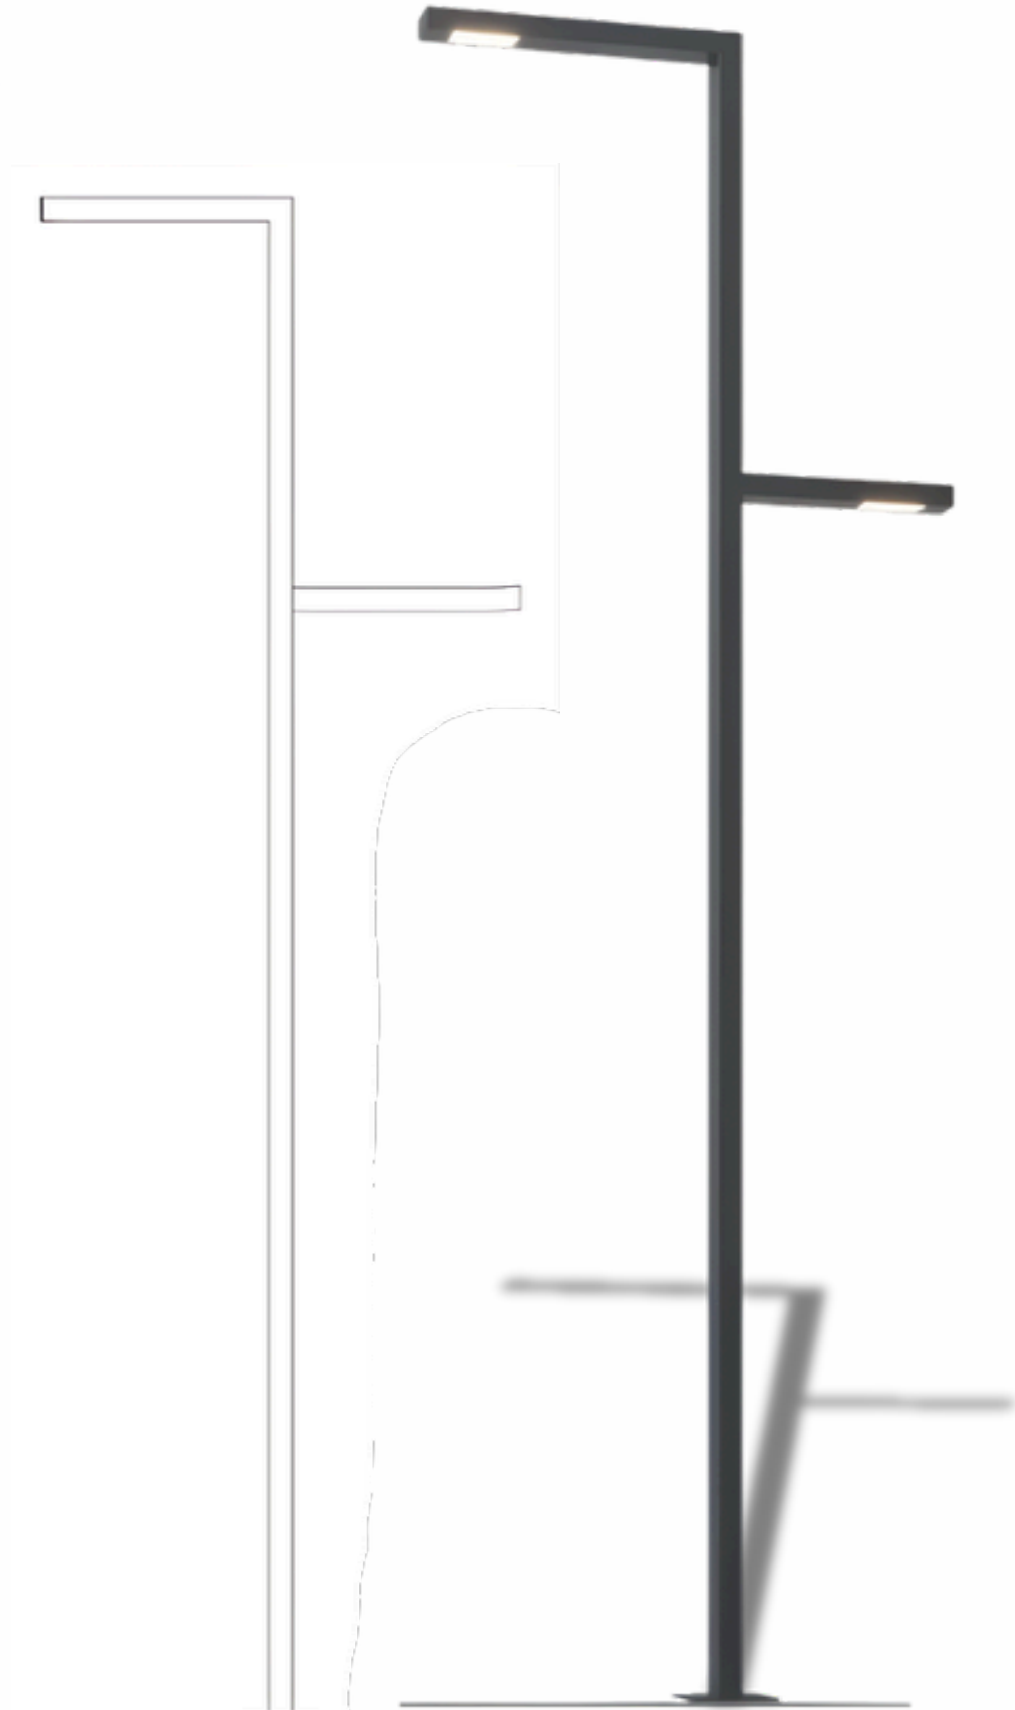

Material: Mild Steel

Sculptural Spiral Light Pole

Model	Height
BBE241317	3mtr
BBE241318	7mtr

Material: Mild Steel

Top View

Curved Cone Light Pole

Model	Height
BBE241319	3mtr
BBE241320	7mtr
Material: Mild Steel	

Loop Light Pole

Model	Height
BBE241321	3mtr
BBE241322	7mtr

Material: Mild Steel

Graceful Arc Pole

Model	Height
BBE241323	3mtr
BBE241324	7mtr
Material: Mild Steel	

Classic Crossbar Light Pole

Model	Height
BBE241325	3mtr
BBE241326	7mtr

Material: Mild Steel

Dual Light Pole

Model	Height
BBE241327	3mtr
BBE241328	7mtr

Material: Mild Steel

Double Arm Light Pole

Model	Height
BBE241329	3mtr
BBE241330	7mtr

Material: Mild Steel

Double-Arm Hanging Light Pole

Model	Height
BBE241331	3mtr
BBE241332	7mtr
Material: Mild Steel	

Single Duo Sleek Arm Light Pole

Model	Height
BBE241333	3mtr
BBE241334	7mtr

Material: Mild Steel

Top View

Single-Arm Perp Light Pole

Model	Height
BBE241335	3mtr
BBE241336	7mtr