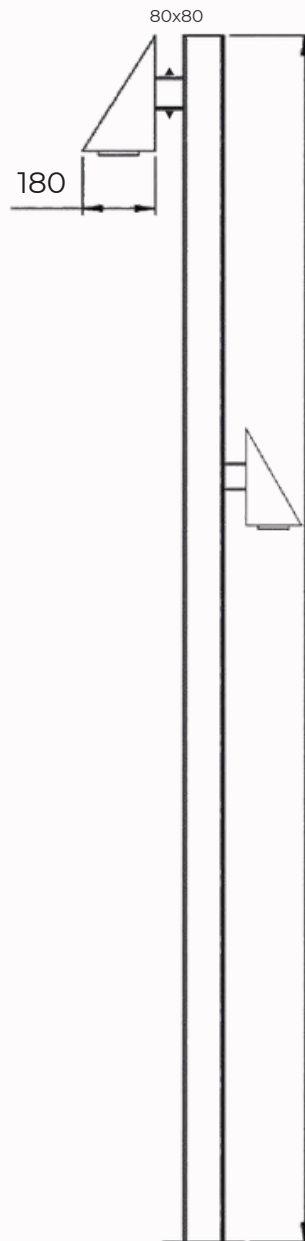

Pole & Post Top

Sparkle Pole

Model	Height
BBE241004	2.4mtr
BBE241005	3mtr
BBE241006	3.6mtr
BBE241007	4.5mtr
Material: Aluminium/ MS	

Fair Post Top

Model	Wattage
BBE241008	50w
BBE241009	70w
Material: Aluminium	

Model	Wattage
BBE241021	70w
Material: Aluminium	

Power Pole Light

Model	Height
BBE241022	3mtr
BBE241023	4mtr
BBE241024	5mtr
Material: Mild Steel	

Headway Pole Light

Evolv Small

Model	Height
BBE241025	3mtr
BBE241026	4mtr
BBE241027	5mtr
Material: Mild Steel	

Chillin Pole Light

Single Arm	
Model	Height
BBE241028	3mtr
BBE241029	4mtr
BBE241030	5mtr
Material: Mild Steel	

Double Arm	
Model	Height
BBE241031	3mtr
BBE241032	4mtr
BBE241033	6mtr
Material: Mild Steel	

Scorch Pole Light

Model	Height
BBE241034	3mtr
BBE241035	4mtr
BBE241036	5mtr

Material: Mild Steel

Tropes Pole Light

Boat Pole Light

Model	Height
BBE241037	3mtr
BBE241038	4mtr
Material: Mild Steel	

Model	Height
BBE241039	3mtr
BBE241040	4mtr
BBE241041	5mtr
Material: Mild Steel	