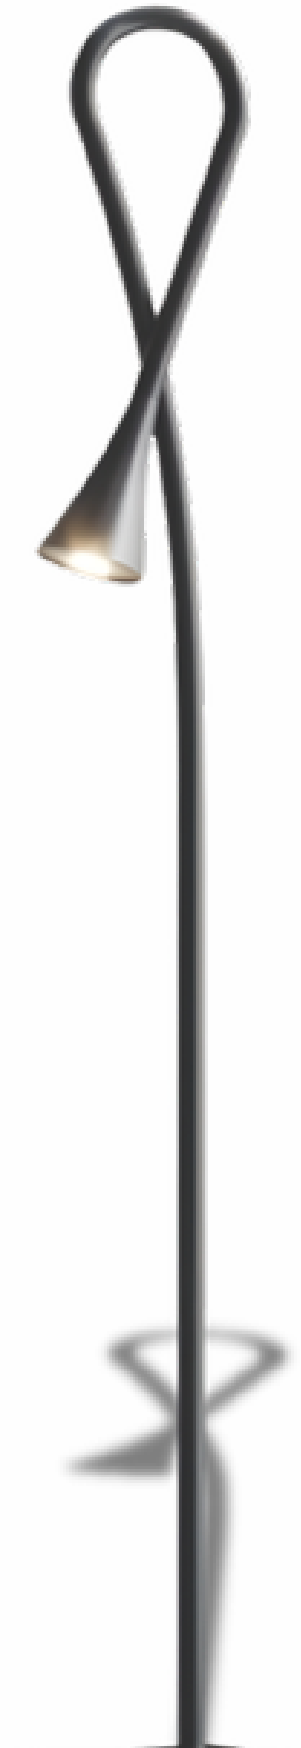

Loop Light Pole

Model	Height
BBE241321	3mtr
BBE241322	7mtr

Material: Mild Steel