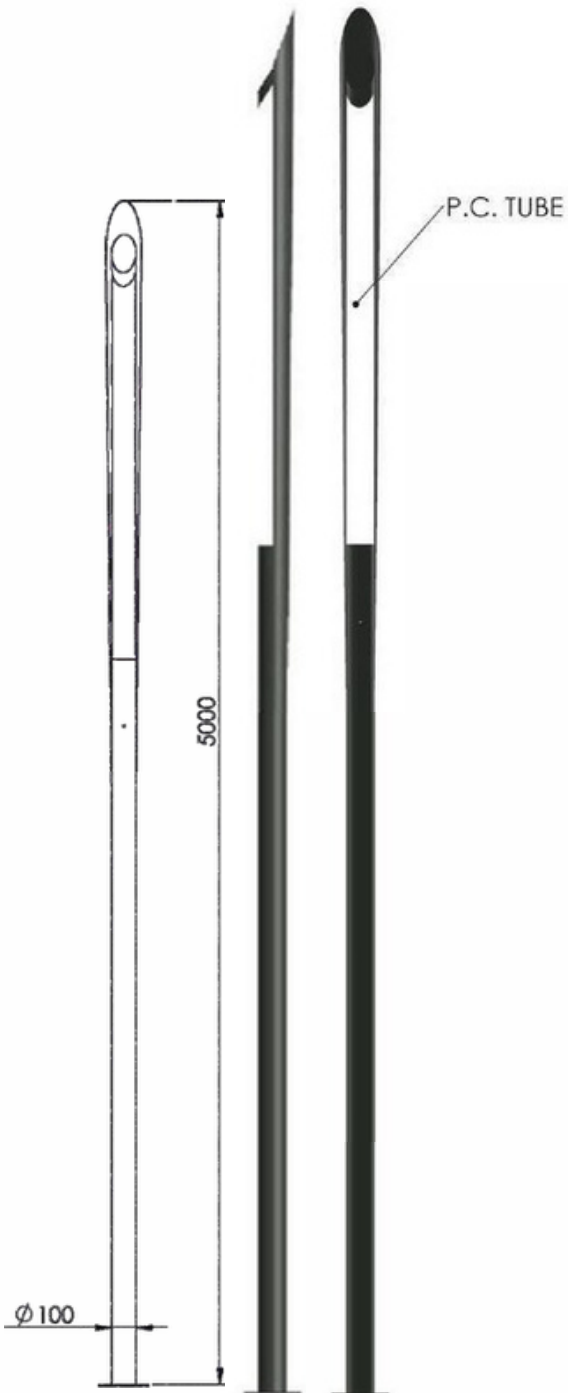

Top View

Lampara Pole Light

Model	Height
BBE241089	4mtr
BBE241090	5mtr
BBE241091	6mtr
Material: Mild Steel	

Ziofy Pole Light

Model	Height
BBE241092	4mtr
BBE241093	5mtr
BBE241094	6mtr
Material: Mild Steel	

Wind Pole Light

Grasp Pole Light

Model	Height
BBE241095	3mtr
BBE241096	3.5mtr
Material: Mild Steel	

Pipe Dia :76mm		
Model	Height	Wattage
BBE241097	3mtr	20w
BBE241098		40w
Material: Mild Steel		

Pipe Dia :100mm		
Model	Height	Wattage
BBE241099	3mtr	20w
BBE241100		40w
Material: Mild Steel		

Rapper Pole Light

Model	Height
BBE241101	2.4mtr
BBE241102	3mtr
BBE241103	3.6mtr
Material: Mild Steel	

P.C. Tube

Crystal Pole Light

A

Model	Height
BBE241104	2.4mtr
BBE241105	3mtr
BBE241106	3.6mtr
Material: Mild Steel	

Model	Height
BBE241107	2.4mtr
BBE241108	3mtr
BBE241109	3.6mtr
Material: Mild Steel	

Resple Pole Light

Model	Height
BBE241110	4mtr
BBE241111	5mtr
Material: Mild Steel	

Cronom Pole Light

Model	Height
BBE241112	2.4mtr
BBE241113	3mtr
BBE241114	3.6mtr
Material: Mild Steel	