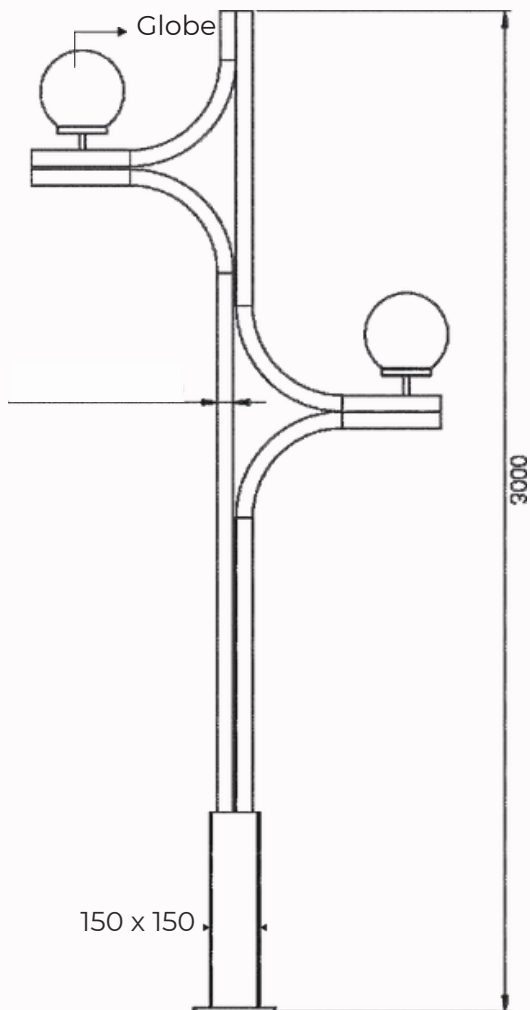

Core Pole Light

Model	Height
BBE241415	3mtr
BBE241416	4mtr
Material: Mild Steel	

Tight Pole Light

Model	Height
BBE241417	3mtr
BBE241418	4mtr
Material: Mild Steel