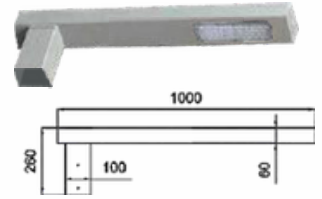

Model	Wattage
BBE241157	30w
	60w
Single Arm	

Model	Wattage
BBE241158	30w
	60w
Single Arm