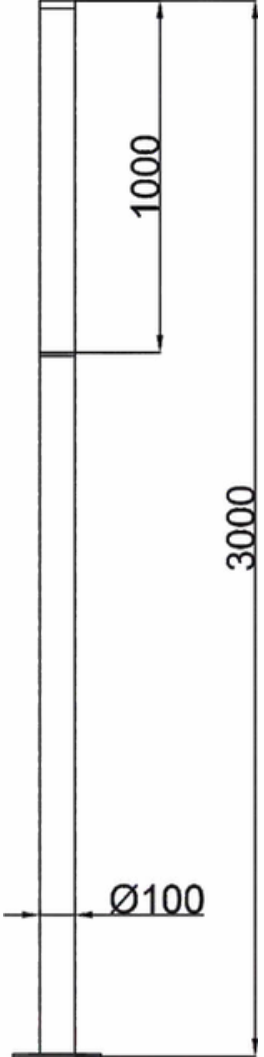

Scorch Pole Light

Model	Height
BBE241034	3mtr
BBE241035	4mtr
BBE241036	5mtr

Material: Mild Steel

Tropes Pole Light

Boat Pole Light

Model	Height
BBE241037	3mtr
BBE241038	4mtr
Material: Mild Steel	

Model	Height
BBE241039	3mtr
BBE241040	4mtr
BBE241041	5mtr
Material: Mild Steel	

Material: Mild Steel

Top View

Dual Diamond Light Pole

Model	Height
BBE241341	3mtr
BBE241342	7mtr

Material: Mild Steel

Cross Diamond Light Pole

Model	Height
BBE241343	3mtr
BBE241344	7mtr
Material: Mild Steel	

Top View

Lampara Pole Light

Model	Height
BBE241089	4mtr
BBE241090	5mtr
BBE241091	6mtr
Material: Mild Steel	

Ziofy Pole Light

Model	Height
BBE241092	4mtr
BBE241093	5mtr
BBE241094	6mtr
Material: Mild Steel	

Wind Pole Light

Grasp Pole Light

Model	Height
BBE241095	3mtr
BBE241096	3.5mtr
Material: Mild Steel	

Pipe Dia :76mm		
Model	Height	Wattage
BBE241097	3mtr	20w
BBE241098		40w
Material: Mild Steel		

Pipe Dia :100mm		
Model	Height	Wattage
BBE241099	3mtr	20w
BBE241100		40w
Material: Mild Steel		