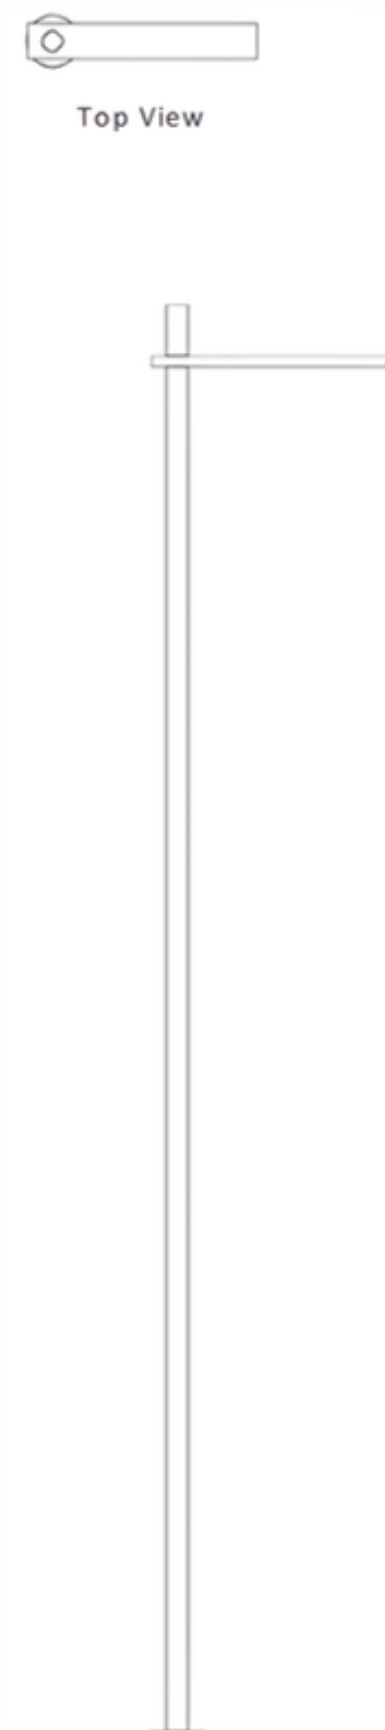

Scorch Pole Light

Model	Height
BBE241034	3mtr
BBE241035	4mtr
BBE241036	5mtr

Material: Mild Steel

Tropes Pole Light

Boat Pole Light

Model	Height
BBE241037	3mtr
BBE241038	4mtr
Material: Mild Steel	

Model	Height
BBE241039	3mtr
BBE241040	4mtr
BBE241041	5mtr
Material: Mild Steel	

Material: Mild Steel

Top View

Slimline Light Pole

Model	Height
BBE241337	3mtr
BBE241338	7mtr

Material: Mild Steel

Top View

Double Arm Staggered Light Pole

Model	Height
BBE241339	3mtr
BBE241340	7mtr

Material: Mild Steel

Top View

Dual Diamond Light Pole

Model	Height
BBE241341	3mtr
BBE241342	7mtr

Material: Mild Steel

Cross Diamond Light Pole

Model	Height
BBE241343	3mtr
BBE241344	7mtr
Material: Mild Steel	

Top View

Lampara Pole Light

Model	Height
BBE241089	4mtr
BBE241090	5mtr
BBE241091	6mtr
Material: Mild Steel	

Ziofy Pole Light

Model	Height
BBE241092	4mtr
BBE241093	5mtr
BBE241094	6mtr
Material: Mild Steel	