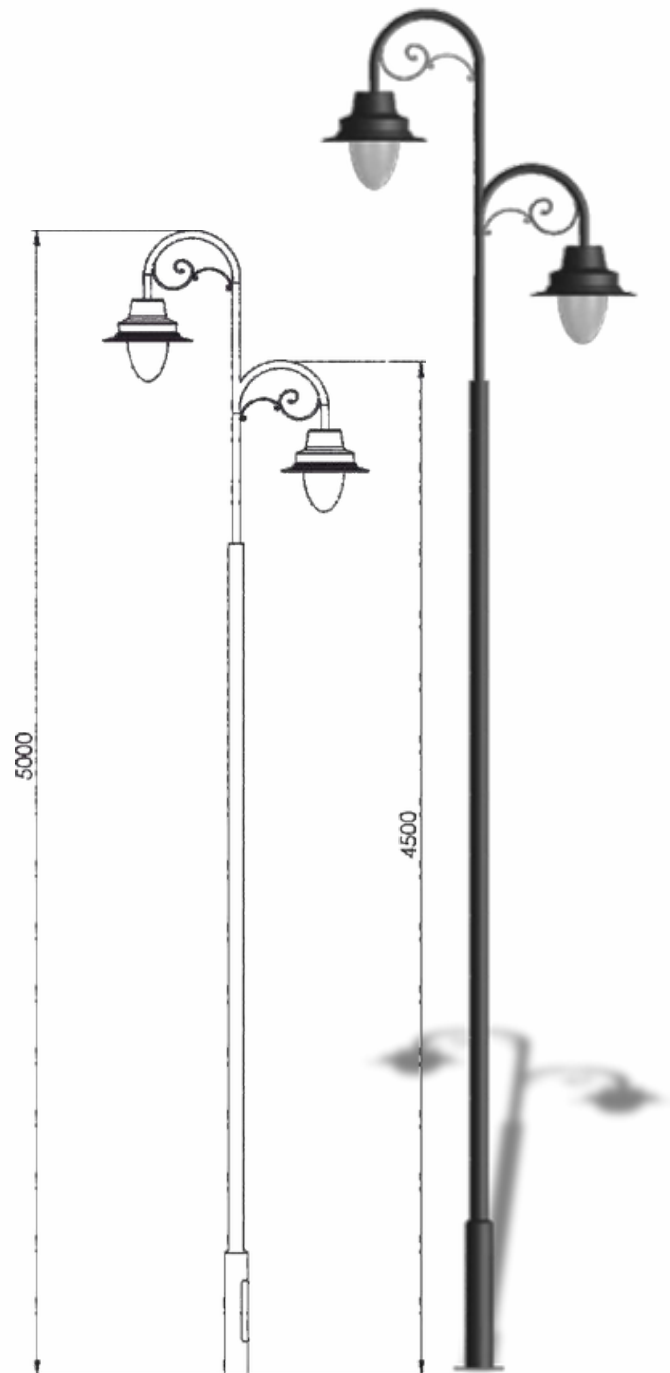

Sunset land Pole Light

Model	Height
BBE241206	5mtr
BBE241207	6mtr
BBE241208	7mtr
Material: Mild Steel	

Decorative Head	
Model: BBE241480	BBE241481
Dimension: D 450 / H 340 / PD 38	D 600 / H 00 / PD 38mm
B-22 / 30w / 60w	B-22 / 70w / 100w
Finish: Alluminum + Acrylic	
Body Colour : Black / Grey	

Fruiting Pole Light

Model	Height
BBE241221	4mtr
BBE241222	5mtr
BBE241223	6mtr
Material: Mild Steel	

Techno Pole Light

Model	Height
BBE241224	4mtr
BBE241225	5mtr
BBE241226	6mtr
Material: Mild Steel	

Royal Pole Light

Cosmetic Pole Light

Model	Height
BBE241227	3mtr
BBE241228	4mtr
BBE241229	5mtr
Material: Mild Steel	

Single Arm	
Model	Height
BBE241230	3mtr
BBE241231	3.6mtr
BBE241232	4.5mtr
Material: Mild Steel	

Double Arm	
Model	Height
BBE241233	3mtr
BBE241234	3.6mtr
BBE241235	4.5mtr
Material: Mild Steel	

Vagina Pole Light

Model	Height
BBE241236	5mtr
BBE241237	6mtr
BBE241238	7mtr
Material: Mild Steel	

Calm Pole Light

Model	Height
BBE241239	4mtr
BBE241240	5mtr
BBE241241	6mtr
Material: Mild Steel	

Sea Pole Light