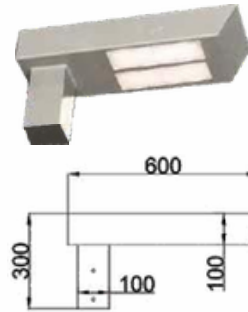

Model	Wattage
BBE241157	30w
	60w
Single Arm	

Model	Wattage
BBE241158	30w
	60w
Single Arm