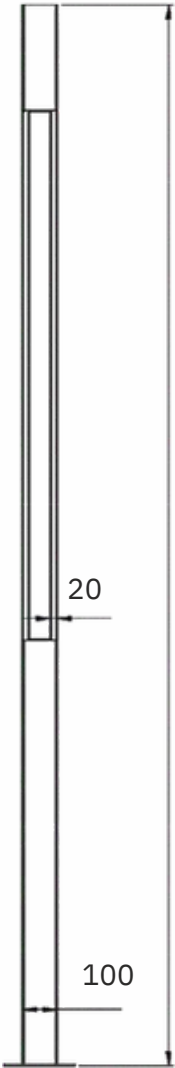

Snow Pole Light

Spirit Pole Light

PipeDia :100X100	
Model	Height
BBE241124	2.5mtr
BBE241125	3mtr
BBE241126	3.6mtr
Material: Mild Steel	

PipeDia :150X150	
Model	Height
BBE241127	2.5mtr
BBE241128	3mtr
BBE241129	3.6mtr
Material: Mild Steel	

Model	Height
BBE241130	3mtr
Material: Mild Steel