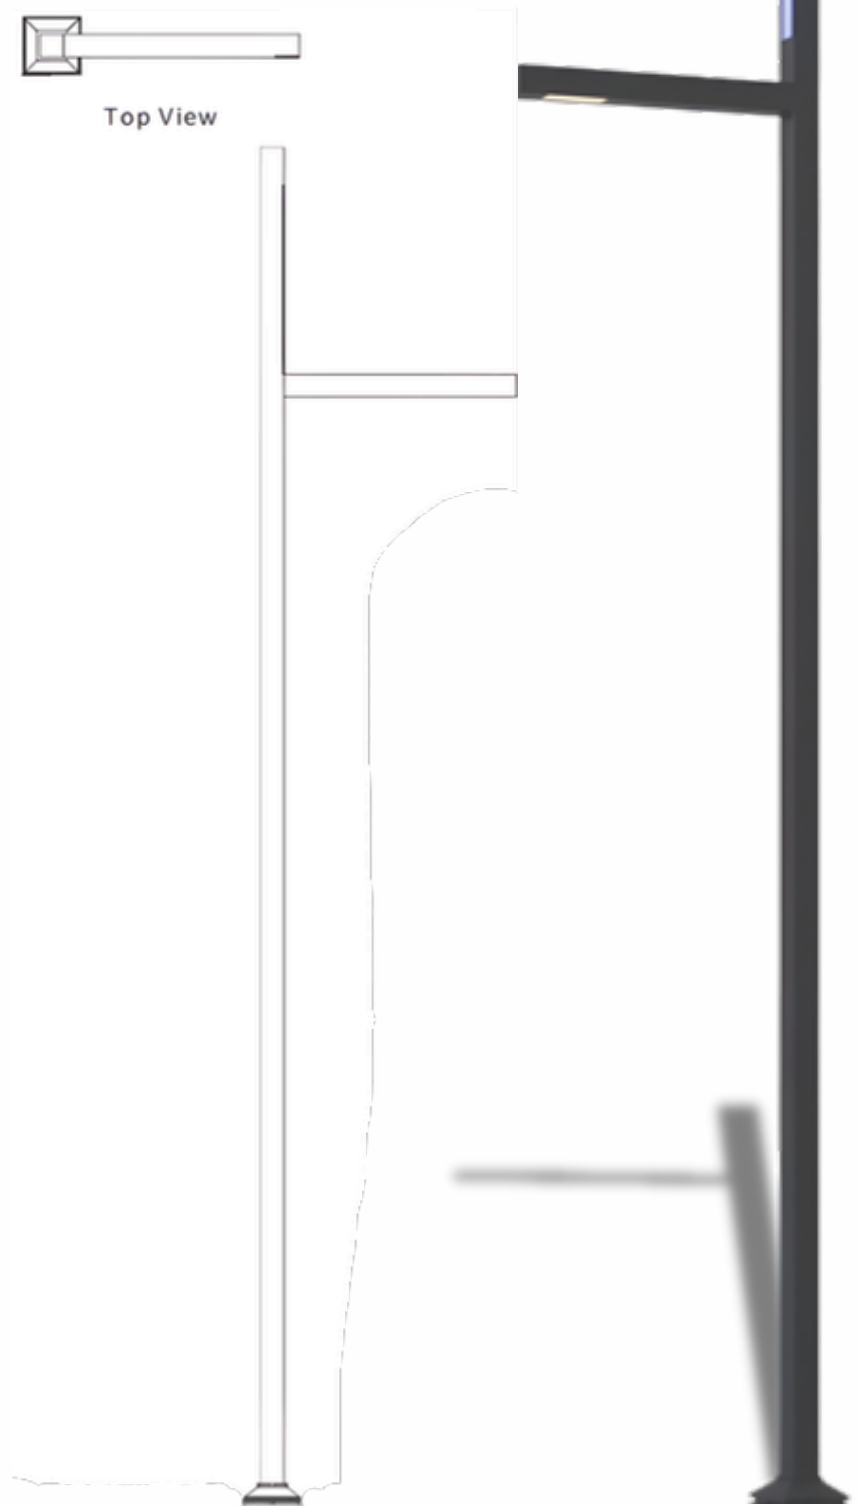

Material: Mild Steel

Dual Light Pole

Model	Height
BBE241327	3mtr
BBE241328	7mtr

Material: Mild Steel

Double Arm Light Pole

Model	Height
BBE241329	3mtr
BBE241330	7mtr

Material: Mild Steel

Double-Arm Hanging Light Pole

Model	Height
BBE241331	3mtr
BBE241332	7mtr
Material: Mild Steel	

Single Duo Sleek Arm Light Pole

Model	Height
BBE241333	3mtr
BBE241334	7mtr

Material: Mild Steel

Top View

Single-Arm Perp Light Pole

Model	Height
BBE241335	3mtr
BBE241336	7mtr

Material: Mild Steel

Top View

Slimline Light Pole

Model	Height
BBE241337	3mtr
BBE241338	7mtr

Material: Mild Steel

Top View

Double Arm Staggered Light Pole

Model	Height
BBE241339	3mtr
BBE241340	7mtr