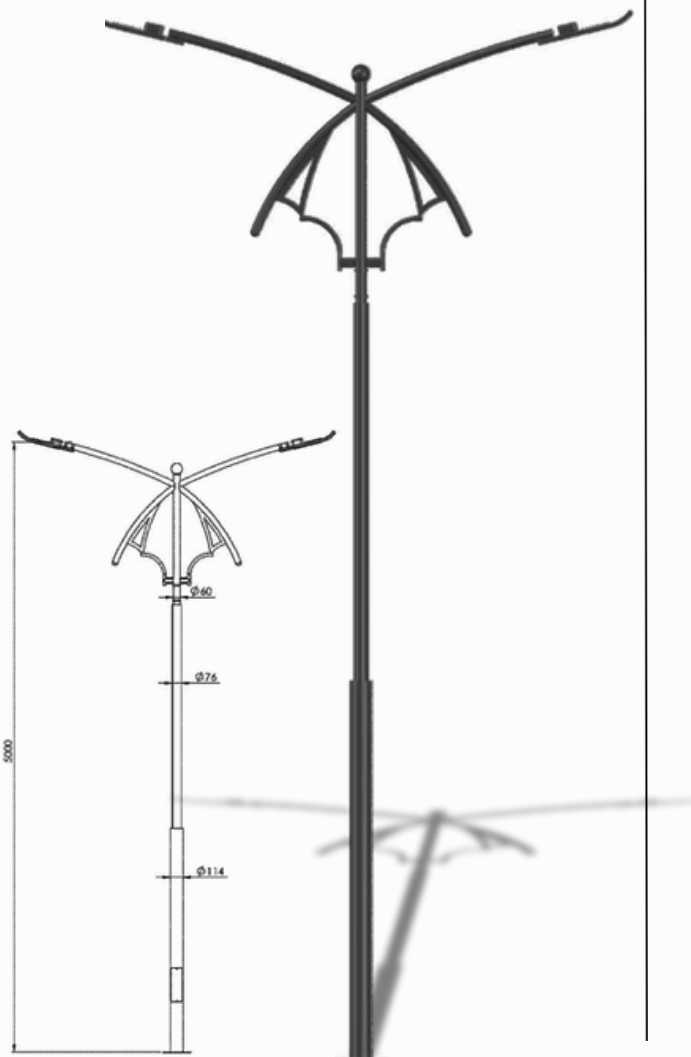

Climax Pole Light

Model	Height
BBE241381	4mtr
BBE241382	5mtr
BBE241383	6mtr
Material: Mild Steel	

Compass Pole Light

Compass Pole Light

Model	Height
BBE241384	4mtr
BBE241385	5mtr
BBE241386	6mtr
Material: Mild Steel	