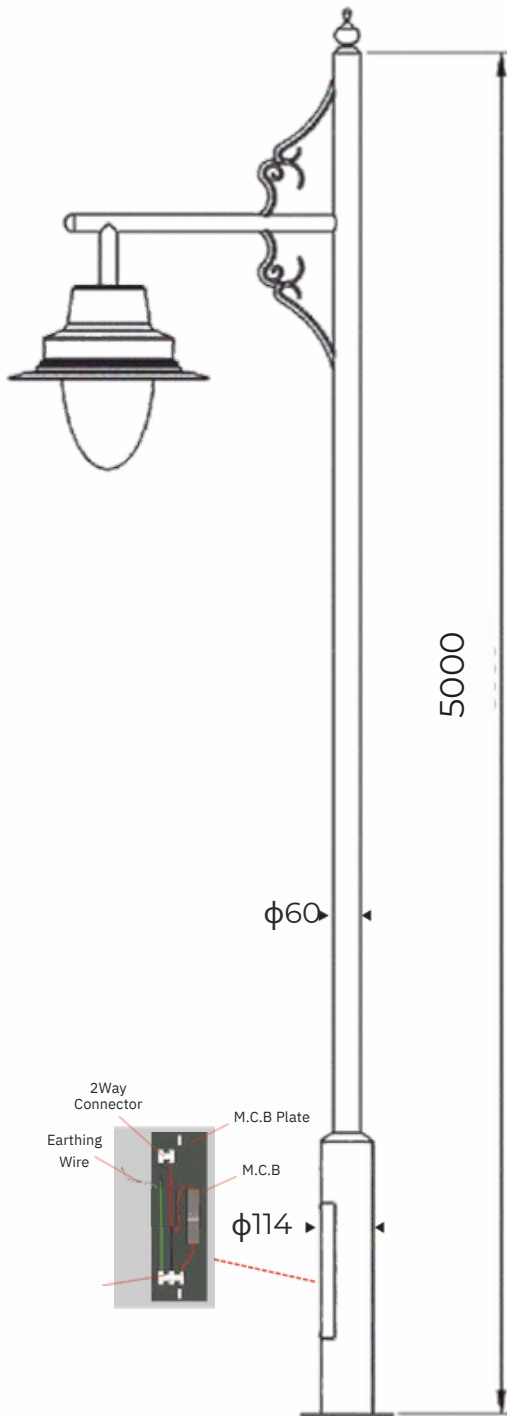

Sunset land Pole Light

Model	Height
BBE241206	5mtr
BBE241207	6mtr
BBE241208	7mtr
Material: Mild Steel	

Decorative Head	
Model: BBE241480	BBE241481
Dimension: D 450 / H 340 / PD 38	D 600 / H 00 / PD 38mm
B-22 / 30w / 60w	B-22 / 70w / 100w
Finish: Alluminum + Acrylic	
Body Colour : Black / Grey	

Fancy Pole Light

Model	Height
BBE241209	5mtr
BBE241210	6mtr
BBE241211	7mtr
Material: Mild Steel	

Opera Doom

Model: BBE241482
 Dimension: D 518 / H 320
 B-22 / 30w / 60w

Finish: Alluminum + Acrylic
 Body Colour : Black / Grey

Model: BBE241483	B B E24 14 84
Dimension: D 450 / H 340 / PD 38	D 600 / H 00 / PD 38mm
B-22 / 30w / 60w	B-22 / 70w / 100w

Finish: Alluminum/MS + Acrylic/
Body Colour : Black / Grey

Tiger PoleLight

Model	Height
BBE241218	4mtr
BBE241219	5mtr
BBE241220	6mtr
Material: Mild Steel	

Decorative Head

Model: BBE241485	B B E24 14 86
Dimension: D 450 / H 340 / PD 38	D 600 / H 00 / PD 38mm
B-22 / 30w / 60w	B-22 / 70w / 100w
8000 / 9500	8500 / 14000 / 18000

Finish: Alluminum / MS+ Acrylic
Body Colour : Black / Grey