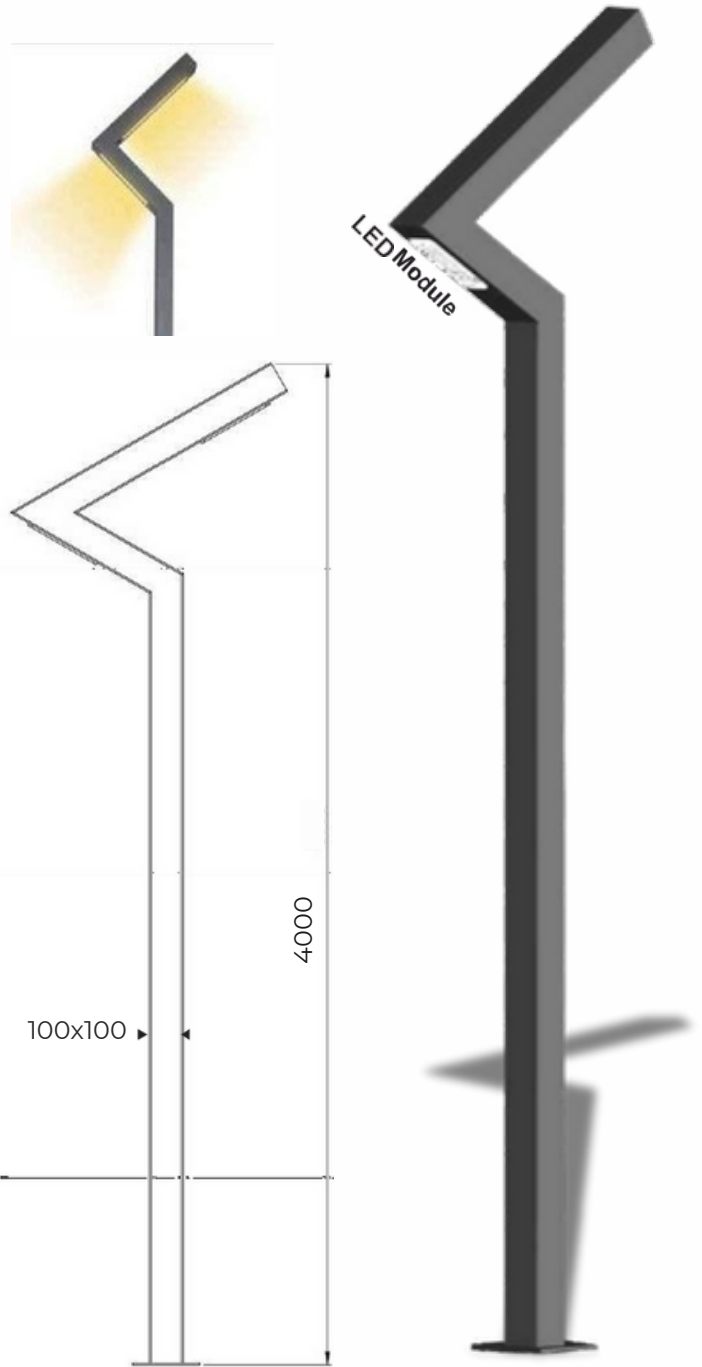

Sun Pole Light 1 & 2

Model	Height
BBE241076	3mtr
BBE241077	4mtr
BBE241078	5mtr
Material: Mild Steel	

Model	Height
BBE241079	4mtr
BBE241080	5mtr
BBE241081	6mtr
Material: Mild Steel	

Orelli Pole Light

Mermaid Pole Light

Model	Height
BBE241183	3mtr
BBE241184	3.6mtr
BBE241185	4.5mtr
Material: Mild Steel	

Model	Height
BBE241186	3mtr
BBE241187	3.6mtr
BBE241188	4.5mtr
Material: Mild Steel	

Virgin Pole Light

Model	Height
BBE241189	3mtr
BBE241190	3.6mtr
BBE241191	4.5mtr
Material: Mild Steel	

Genus Pole Light

Model	Height
BBE241410	4mtr
BBE241411	5mtr
BBE241412	6mtr
Material: Mild Steel	

Spring Pole Light

Model	Height
BBE241194	3mtr
BBE241195	3.6mtr
BBE241196	4.5mtr
Material: Mild Steel	

Radiant Pole Light

Model	Height
BBE241197	3mtr
BBE241198	4mtr
BBE241199	5mtr
Material: Mild Steel	

Robert Pole Light

Moral Pole Light

Model	Height
BBE241200	3mtr
BBE241201	4mtr
BBE241202	5mtr
Material: Mild Steel	

Model	Height
BBE241203	3mtr
BBE241204	4mtr
BBE241205	5mtr
Material: Mild Steel	