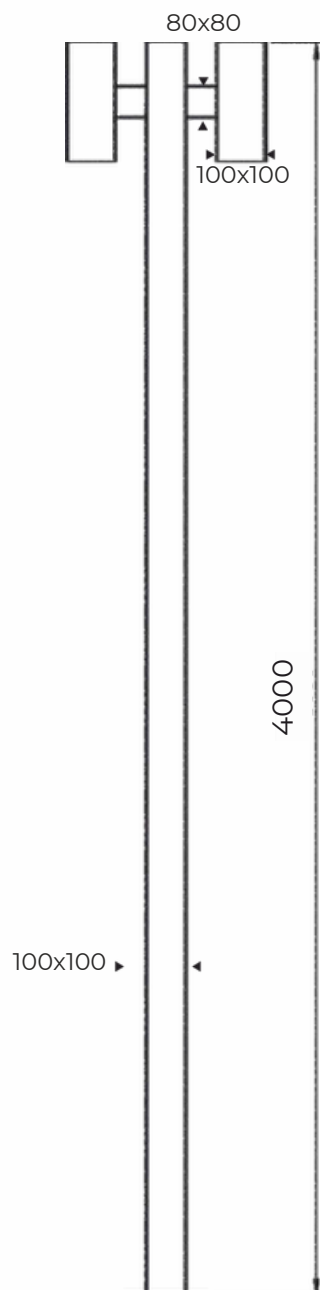

Orelli Pole Light

Mermaid Pole Light

Single Arm	
Model	Height
BBE241060	3mtr
BBE241061	4mtr
BBE241062	5mtr
Material: Mild Steel	

Double Arm	
Model	Height
BBE241063	3mtr
BBE241064	4mtr
BBE241065	5mtr
Material: Mild Steel	

Model	Height
BBE241066	3mtr
BBE241067	4mtr
Material: Mild Steel