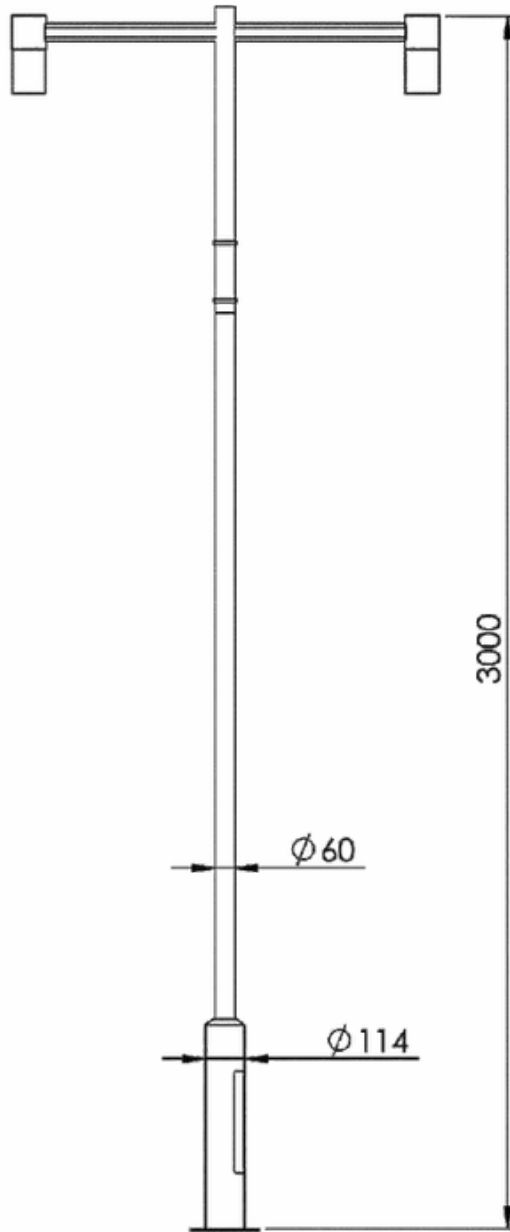

Wave Pole 3 and 4

Model	Height
BBE241072	3mtr
BBE241073	3.6mtr
Material: Mild Steel	

Model	Height
BBE241074	3mtr
BBE241075	3.6mtr
Material: Mild Steel