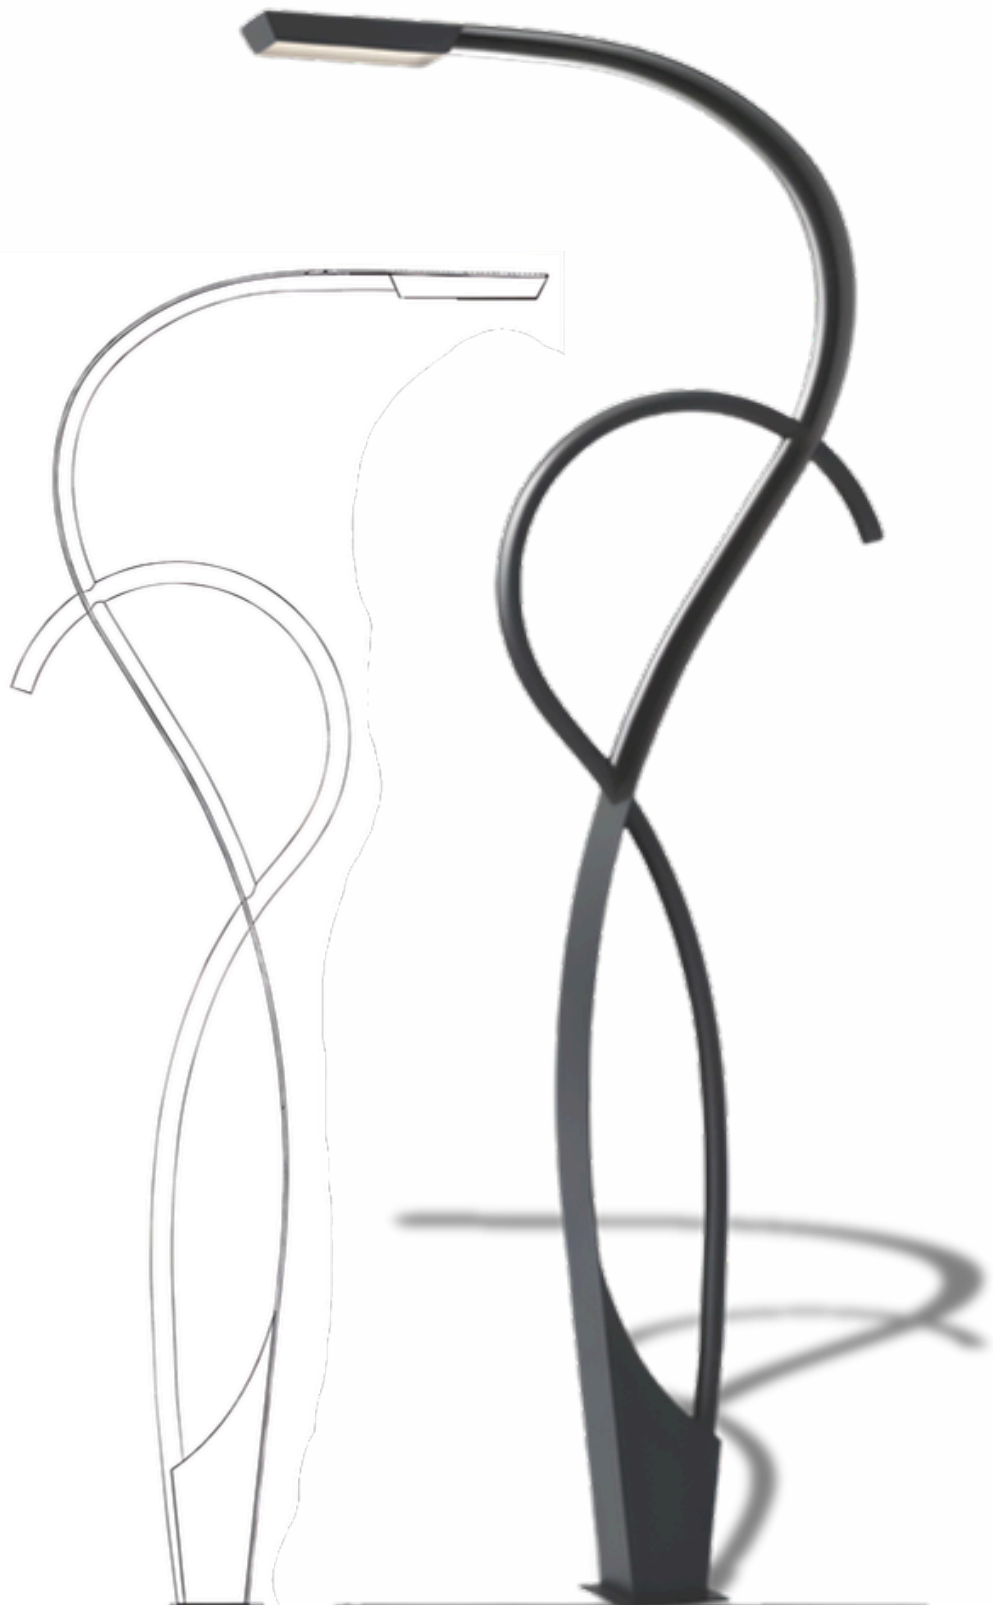

Material: Mild Steel

Sculptural Spiral Light Pole

Model	Height
BBE241317	3mtr
BBE241318	7mtr

Material: Mild Steel

Top View

Curved Cone Light Pole

Model	Height
BBE241319	3mtr
BBE241320	7mtr
Material: Mild Steel	