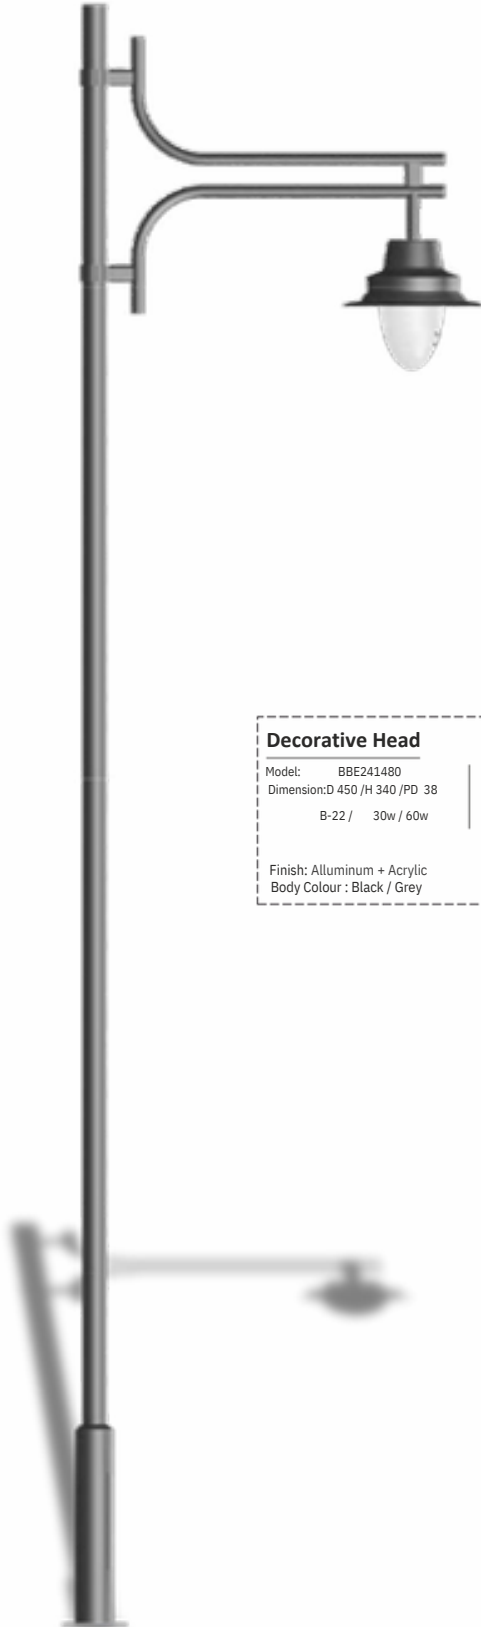

Model	Height
BBE241197	3mtr
BBE241198	4mtr
BBE241199	5mtr
Material: Mild Steel	

Robert Pole Light

Moral Pole Light

Model	Height
BBE241200	3mtr
BBE241201	4mtr
BBE241202	5mtr
Material: Mild Steel	

Model	Height
BBE241203	3mtr
BBE241204	4mtr
BBE241205	5mtr
Material: Mild Steel	

Sunset land Pole Light

Model	Height
BBE241206	5mtr
BBE241207	6mtr
BBE241208	7mtr
Material: Mild Steel	

Decorative Head	
Model: BBE241480	BBE241481
Dimension: D 450 / H 340 / PD 38	D 600 / H 00 / PD 38mm
B-22 / 30w / 60w	B-22 / 70w / 100w
Finish: Alluminum + Acrylic	
Body Colour : Black / Grey	