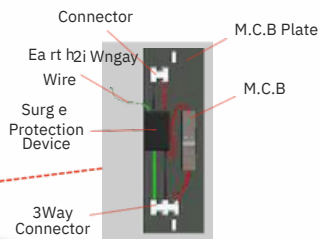

Spring Pole Light

Model	Height
BBE241194	3mtr
BBE241195	3.6mtr
BBE241196	4.5mtr
Material: Mild Steel