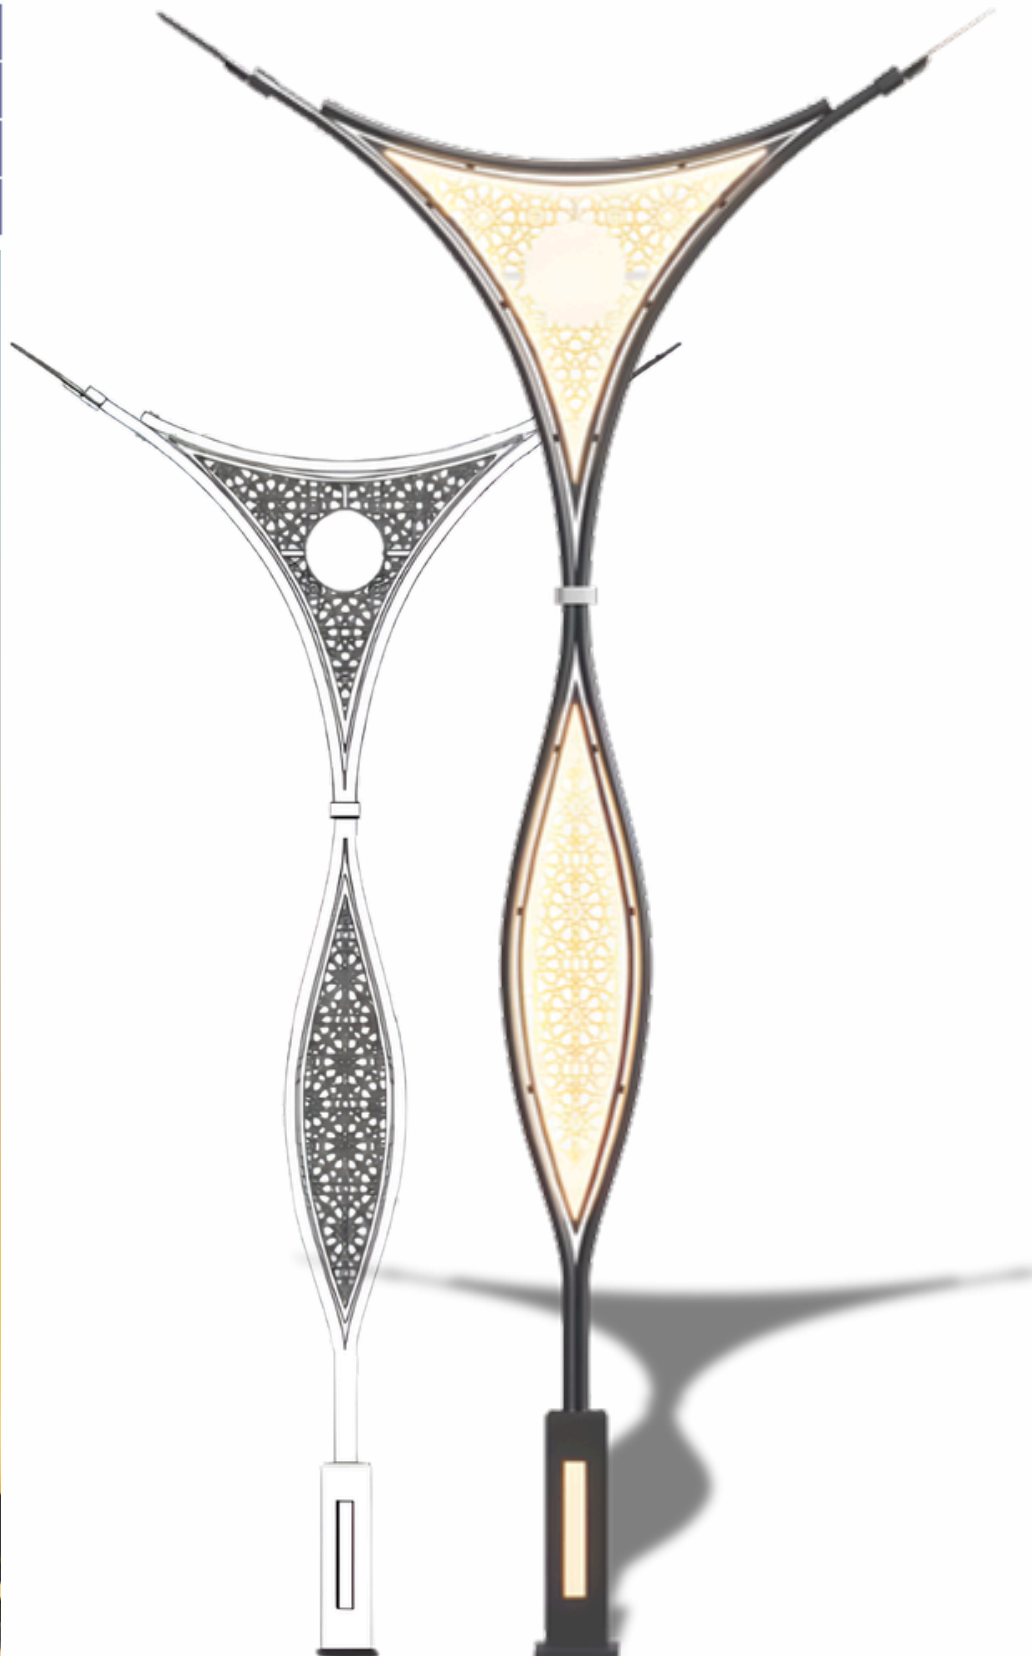

Material: Mild Steel

Star Pole Light

Model	Height
BBE241287	3mtr
BBE241288	4mtr
Material: Mild Steel	

Quadra Head Tower Light

Model	Height
BBE241289	3mtr
BBE241290	4mtr
Material: Mild Steel	

360° High Mast Light

Model	Height
BBE241291	3mtr
BBE241292	4mtr
Material: Mild Steel	

Arc Beam High Mast Light

Model	Height
BBE241293	3mtr
BBE241294	4mtr
Material: Mild Steel	

CLASSIC AREA Mast Light

Model	Height
BBE241295	3mtr
BBE241296	4mtr
Material: Mild Steel	

Sport Diminutive Mast Light

Model	Height
BBE241297	3mtr
BBE241298	4mtr
Material: Mild Steel	

Dual Ornamental Arc Light Pole

Model	Height
BBE241299	300mm
BBE241300	700mm

Material: Mild Steel

Artistic Dual Arc Light Pole

Model	Height
BBE241301	3mtr
BBE241302	7mtr
Material: Mild Steel	

Dual Arc Designer Light Pole

Model	Height
BBE241303	3mtr
BBE241304	7mtr

Material: Mild Steel

Ornate Dual Light Pole

Model	Height
BBE241305	3mtr
BBE241306	7mtr