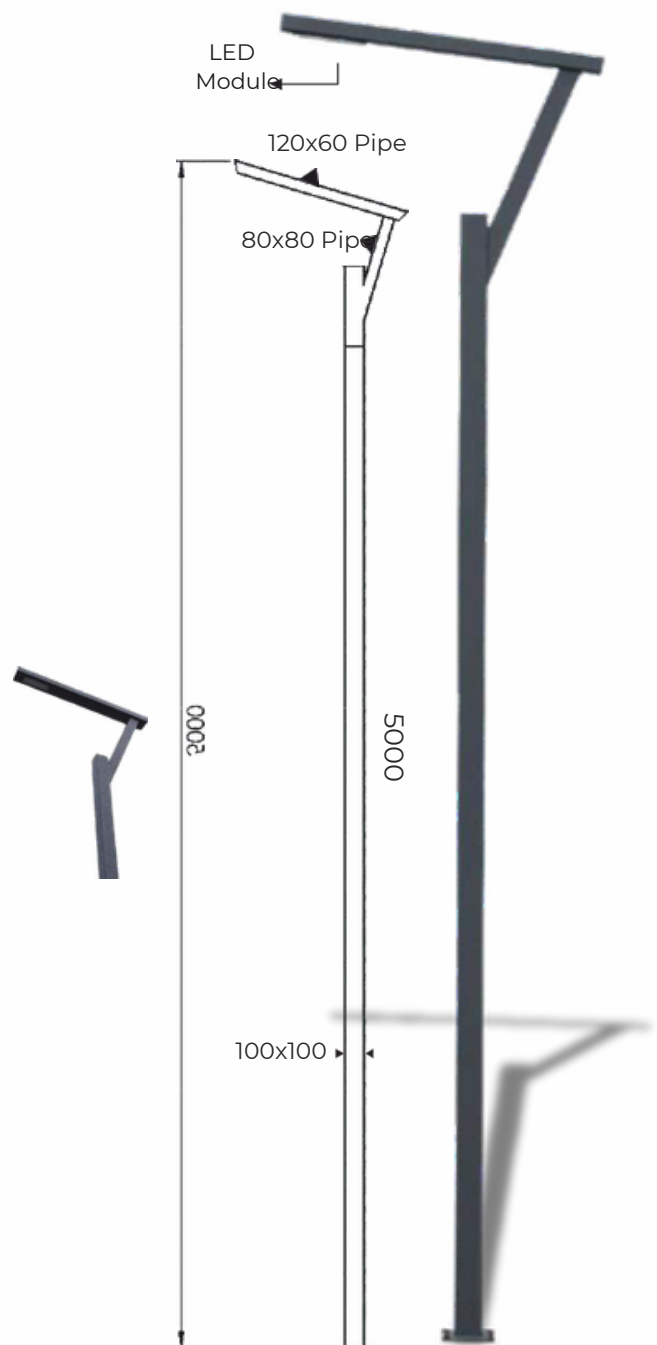

Demon Pole Light

Model	Height
BBE241042	5mtr
BBE241043	6mtr
BBE241044	7mtr
Material: Mild Steel	

Minuta Pole Light

Model	Height
BBE241050	4mtr
BBE241051	5mtr
BBE241052	6mtr
Material: Mild Steel	

Hinder Pole Light

Sun Pole Light 1 & 2

Model	Height
BBE241076	3mtr
BBE241077	4mtr
BBE241078	5mtr
Material: Mild Steel	

Model	Height
BBE241079	4mtr
BBE241080	5mtr
BBE241081	6mtr
Material: Mild Steel	

Orelli Pole Light

Mermaid Pole Light

Rebel 2 Pole

Single Arm	
Model	Height
BBE241171	3mtr
BBE241172	3.6mtr
BBE241173	4.6mtr
Material: Mild Steel	

Double Arm	
Model	Height
BBE241174	3mtr
BBE241175	3.6mtr
BBE241176	4.6mtr
Material: Mild Steel	

Rebel 1 Pole

Model	Height
BBE241177	3mtr
BBE241178	4mtr
BBE241179	5mtr
Material: Mild Steel	

Rebel 2 Pole

Model	Height
BBE241180	4mtr
BBE241181	5mtr
BBE241182	6mtr
Material: Mild Steel	

Curve Pole Light

Crush Pole Light