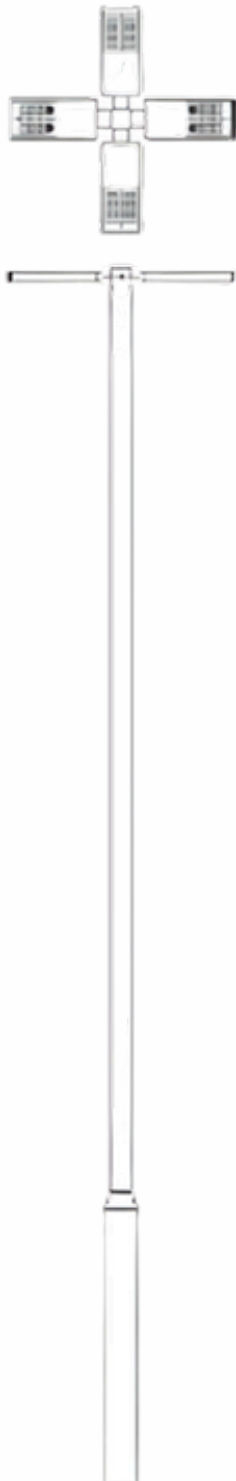

Scorch Pole Light

Model	Height
BBE241034	3mtr
BBE241035	4mtr
BBE241036	5mtr

Material: Mild Steel

Tropes Pole Light

Boat Pole Light

Model	Height
BBE241037	3mtr
BBE241038	4mtr
Material: Mild Steel	

Model	Height
BBE241039	3mtr
BBE241040	4mtr
BBE241041	5mtr
Material: Mild Steel	

Sun Pole Light 1 & 2

Model	Height
BBE241076	3mtr
BBE241077	4mtr
BBE241078	5mtr
Material: Mild Steel	

Model	Height
BBE241079	4mtr
BBE241080	5mtr
BBE241081	6mtr
Material: Mild Steel	

Orelli Pole Light

Mermaid Pole Light

Model	Height
BBE241082	4mtr
BBE241083	5mtr
BBE241084	6mtr
Material: Mild Steel	

Model	Height
BBE241085	3mtr
BBE241086	4mtr
Material: Mild Steel	

Fiesto Pole Light

Model	Height
BBE241087	3mtr
BBE241088	4mtr

Material: Mild Steel

Star Pole Light

Model	Height
BBE241287	3mtr
BBE241288	4mtr
Material: Mild Steel	

Quadra Head Tower Light

Model	Height
BBE241289	3mtr
BBE241290	4mtr
Material: Mild Steel	

360° High Mast Light