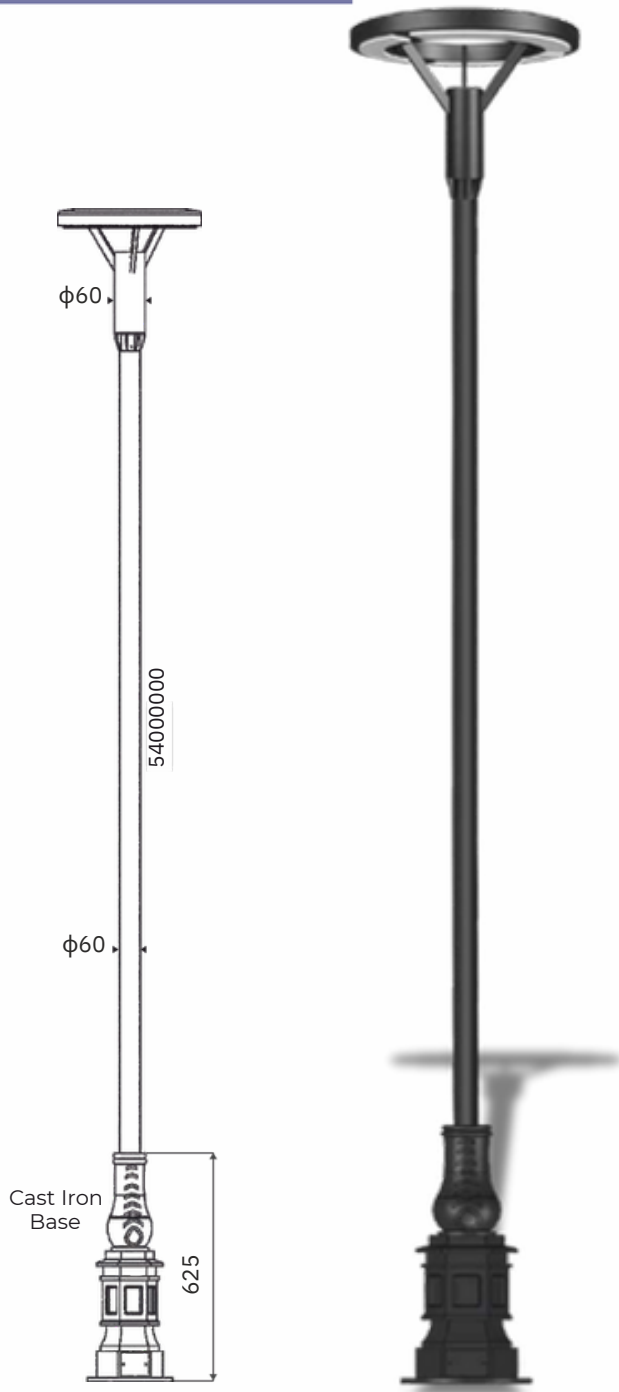

Material: Mild Steel

Top View

Slimline Light Pole

Model	Height
BBE241337	3mtr
BBE241338	7mtr

Material: Mild Steel

Top View

Double Arm Staggered Light Pole

Model	Height
BBE241339	3mtr
BBE241340	7mtr

Material: Mild Steel

Top View

Dual Diamond Light Pole

Model	Height
BBE241341	3mtr
BBE241342	7mtr

Material: Mild Steel

Cross Diamond Light Pole

Model	Height
BBE241343	3mtr
BBE241344	7mtr
Material: Mild Steel	

Top View

Lampara Pole Light

Model	Height
BBE241089	4mtr
BBE241090	5mtr
BBE241091	6mtr
Material: Mild Steel	

Ziofy Pole Light

Model	Height
BBE241092	4mtr
BBE241093	5mtr
BBE241094	6mtr
Material: Mild Steel	

Wind Pole Light

Grasp Pole Light

Model	Height
BBE241095	3mtr
BBE241096	3.5mtr
Material: Mild Steel	

Pipe Dia :76mm		
Model	Height	Wattage
BBE241097	3mtr	20w
BBE241098		40w
Material: Mild Steel		

Pipe Dia :100mm		
Model	Height	Wattage
BBE241099	3mtr	20w
BBE241100		40w
Material: Mild Steel		