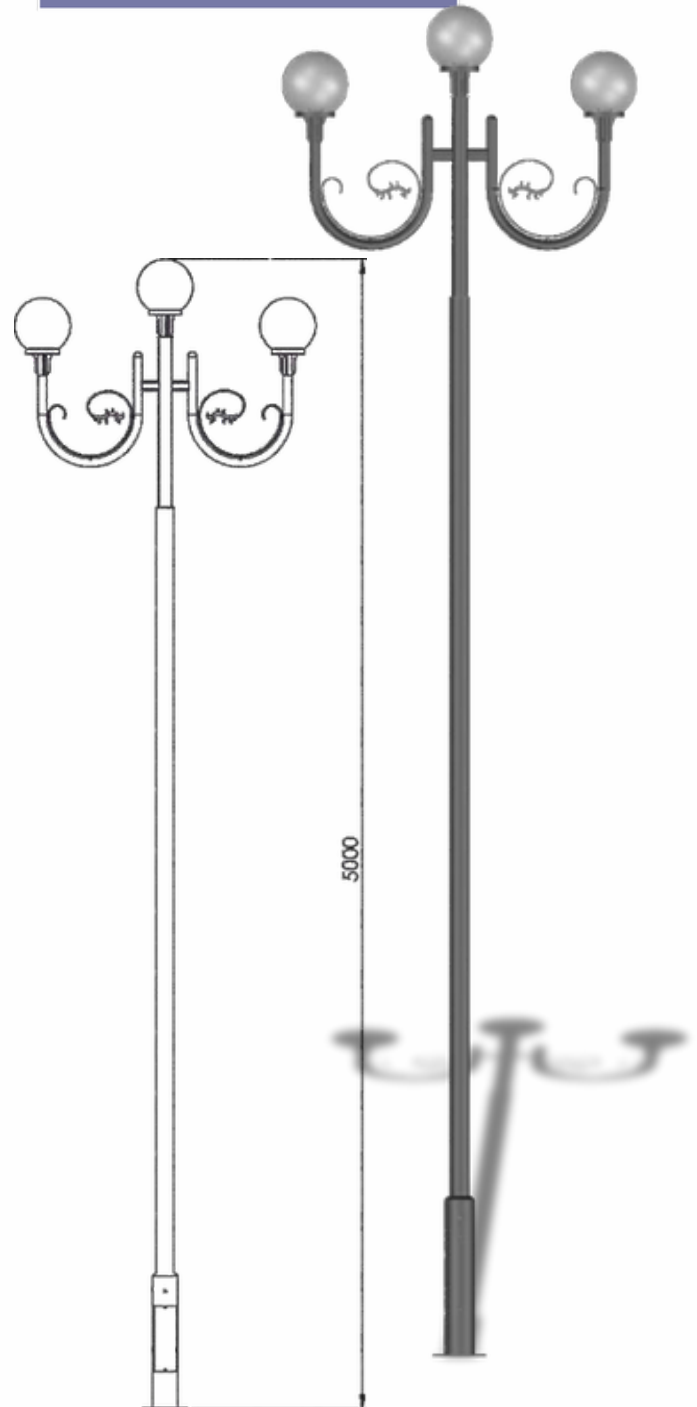

Core Pole Light

Model	Height
BBE241415	3mtr
BBE241416	4mtr
Material: Mild Steel	

Tight Pole Light

Model	Height
BBE241417	3mtr
BBE241418	4mtr
Material: Mild Steel	

Carriage 1

Model	Height
BBE241419	2.4mtr
BBE241420	3mtr
BBE241421	3.6mtr
Material: Mild Steel	

Carriage 2

Model	Height
BBE241422	2.4mtr
BBE241423	3mtr
BBE241424	3.6mtr
Material: Mild Steel	

Paradise Pole Light

Model	Height
BBE241425	5mtr
BBE241426	6mtr
BBE241427	7mtr
Material: Mild Steel	

Tricorn Pole Light

Model	Height
BBE241428	4mtr
BBE241429	5mtr
BBE241430	6mtr
Material: Mild Steel	

Spectacle Pole 1

Model	Height
BBE241431	5mtr
BBE241432	6mtr
BBE241433	7mtr
Material: Mild Steel	

Spectacle Pole 2

Model	Height
BBE241434	4mtr
BBE241435	5mtr
BBE241436	6mtr
Material: Mild Steel	

Vessel Lantern

Model	Height
BBE241437	2.4mtr
BBE241438	3mtr
BBE241439	3.6mtr
Material: Mild Steel	

Emperor 2 Pole

Model	Height
BBE241440	2.4mtr
BBE241441	3mtr
BBE241442	3.6mtr
Material: Mild Steel	

Antares Pole Light