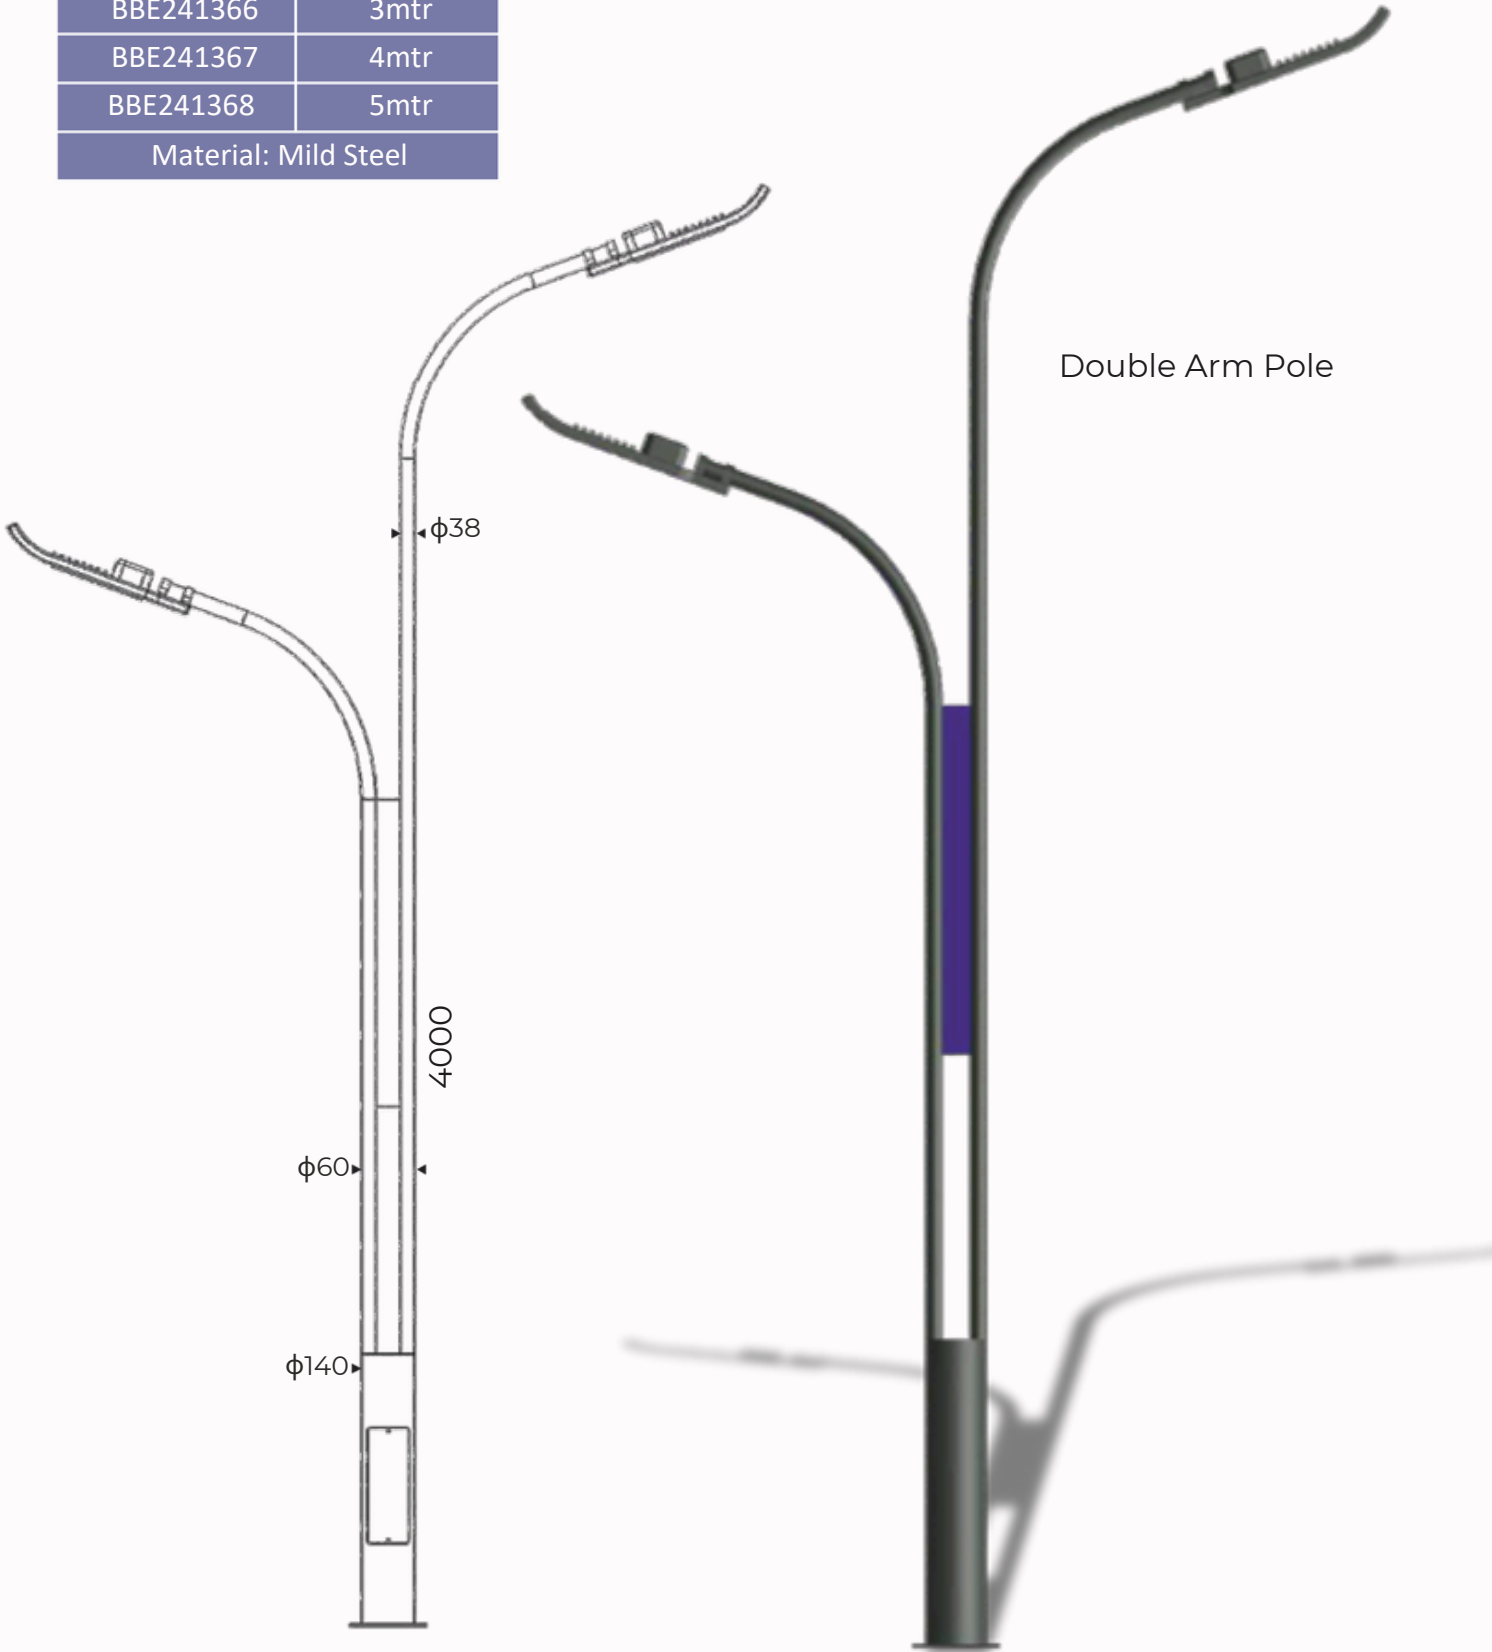

Octopus Pole Light

Model	Height
BBE241360	4mtr
BBE241361	5mtr
BBE241362	6mtr
Material: Mild Steel	

Cylinder Cone Pole Light

Model	Height
BBE241363	4mtr
BBE241364	5mtr
BBE241365	6mtr
Material: Mild Steel	

VueRay Pole Light

Model	Height
BBE241366	3mtr
BBE241367	4mtr
BBE241368	5mtr
Material: Mild Steel	

Devil Pole Light

Model	Height
BBE241369	4mtr
BBE241370	5mtr
BBE241371	6mtr
Material: Mild Steel	

Remodel Pole Light