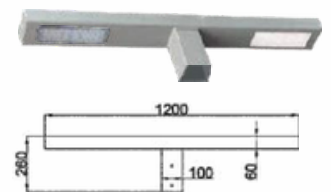

Model	Wattage
BBE241161	2x30w
	2x60w
Double Arm