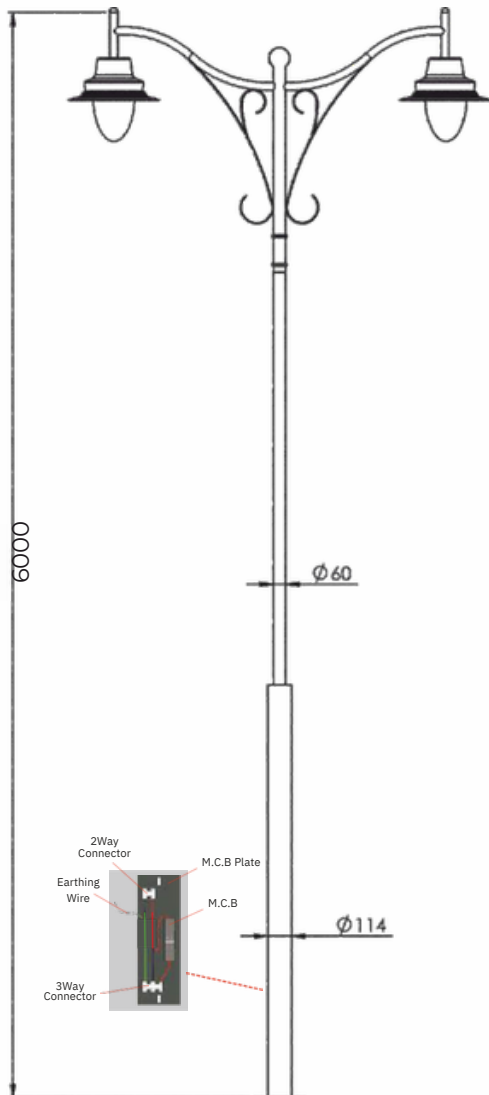

Decorative Head

Model: BBE241495	BBE241496
Dimension: D 450 / H 340 / PD 38	D 600 / H 00 / PD 38mm
B-22 / 30w / 60w	B-22 / 70w / 100w

Finish: Alluminum / MS+ Acrylic
Body Colour : Black / Grey