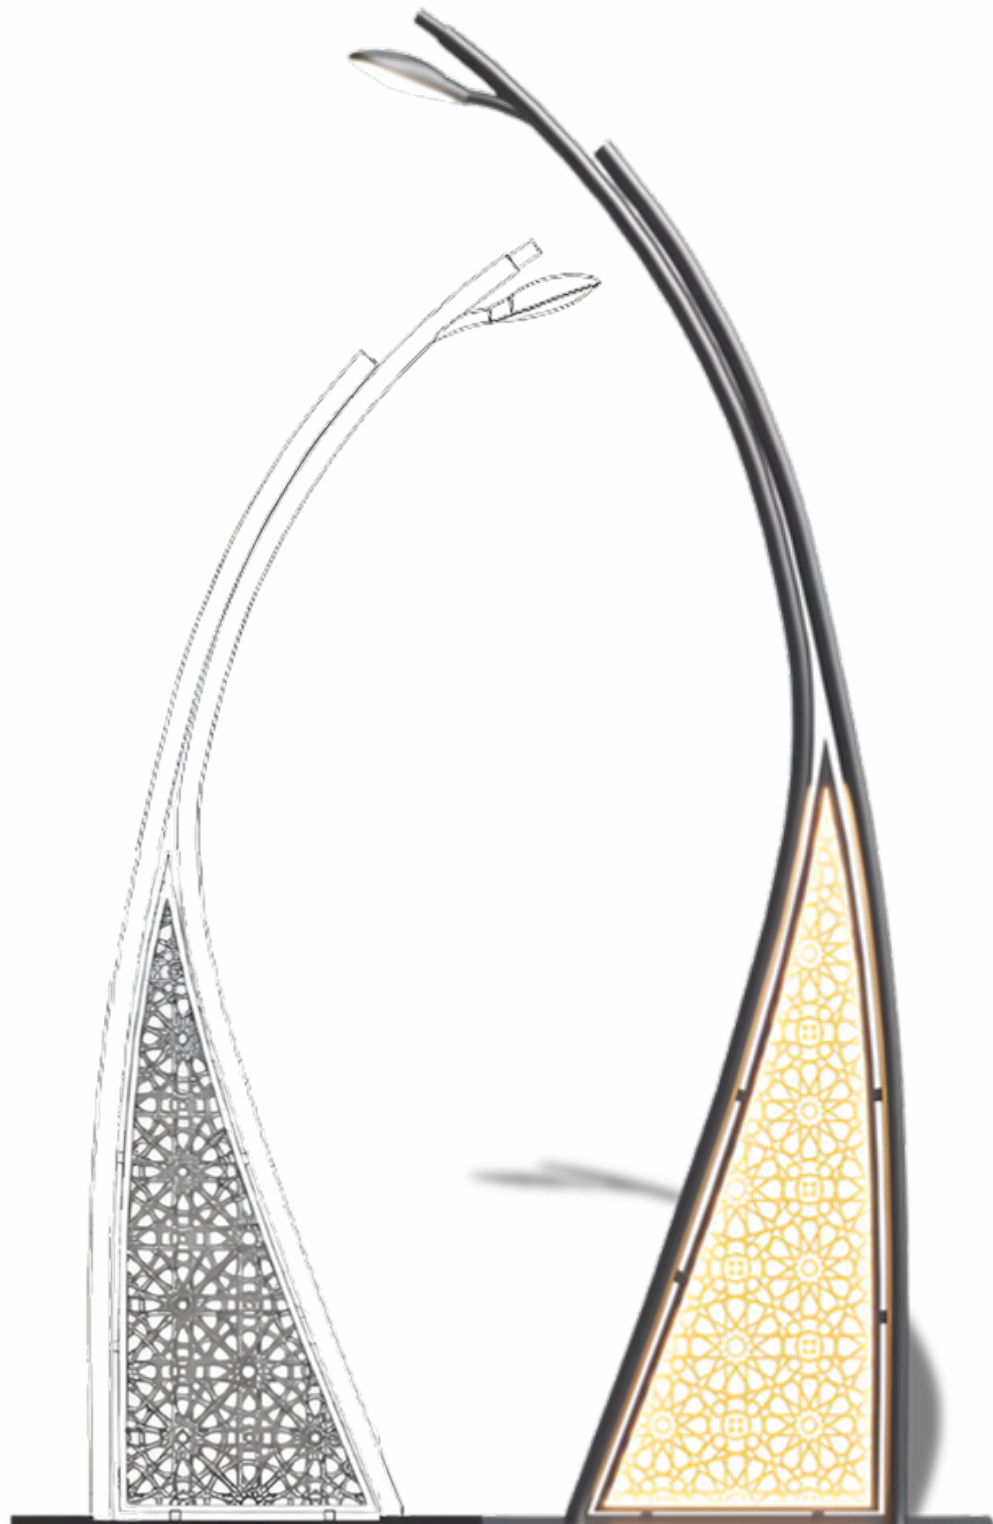

**ILLUMINATE
EXCELLENCE
WITH
V D BLUEBERRY
STREET LIGHTS**

Post Top

Model	Wattage
BBE241002	70w
Material: Aluminium/ Mild steel	

Euro 1 Post Top

Euro 2 Post Top

Model	Wattage
BBE241003	70w
Material: Aluminium/ Mild steel	

Model	Height
BBE241301	3mtr
BBE241302	7mtr
Material: Mild Steel	

Dual Arc Designer Light Pole

Model	Height
BBE241303	3mtr
BBE241304	7mtr

Material: Mild Steel

Ornate Dual Light Pole

Model	Height
BBE241305	3mtr
BBE241306	7mtr

Material: Mild Steel

Sculpted Ornamental Light Pole

Model	Height
BBE241307	3mtr
BBE241308	7mtr
Material: Mild Steel	

Flowing Ornamental Light Pole

Model	Height
BBE241309	3mtr
BBE241310	7mtr
Material: Mild Steel	