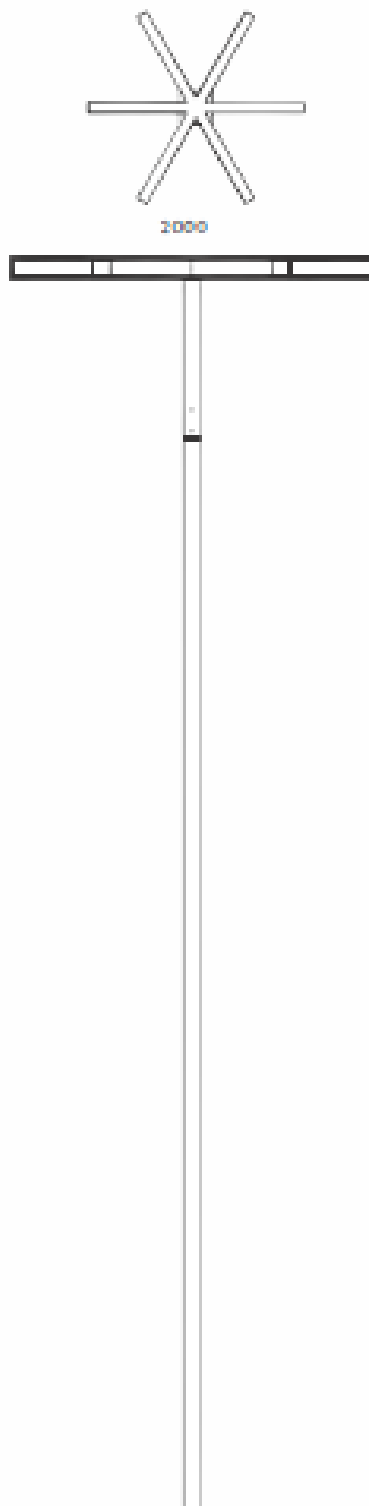

Star Pole Light

Model	Height
BBE241287	3mtr
BBE241288	4mtr
Material: Mild Steel