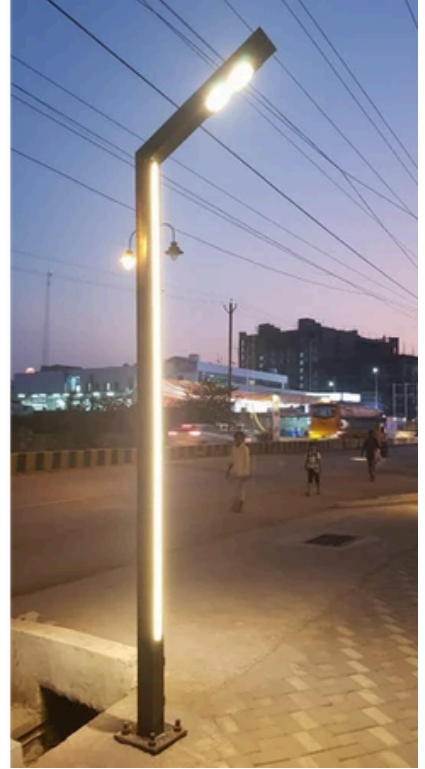

Model	Height
BBE241197	3mtr
BBE241198	4mtr
BBE241199	5mtr
Material: Mild Steel	

Robert Pole Light

Moral Pole Light

Model	Height
BBE241200	3mtr
BBE241201	4mtr
BBE241202	5mtr
Material: Mild Steel	

Model	Height
BBE241203	3mtr
BBE241204	4mtr
BBE241205	5mtr
Material: Mild Steel	