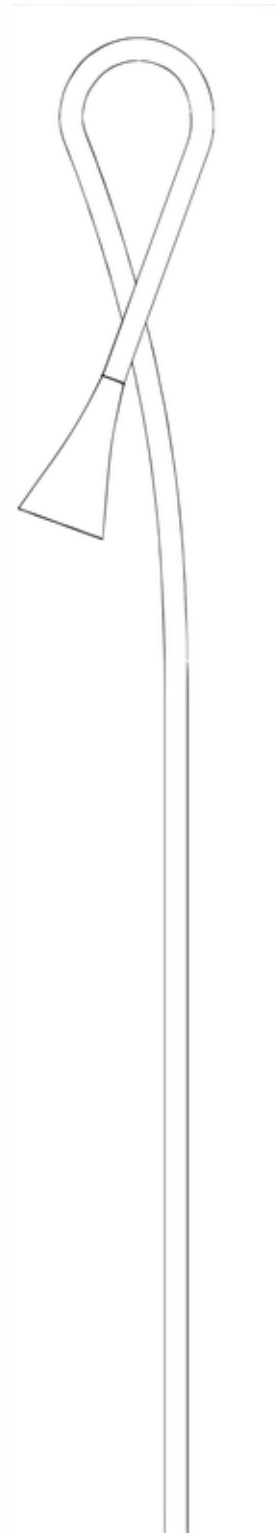

Scorch Pole Light

Model	Height
BBE241034	3mtr
BBE241035	4mtr
BBE241036	5mtr

Material: Mild Steel

Tropes Pole Light

Boat Pole Light

Model	Height
BBE241037	3mtr
BBE241038	4mtr
Material: Mild Steel	

Model	Height
BBE241039	3mtr
BBE241040	4mtr
BBE241041	5mtr
Material: Mild Steel	

Linear Frame Light Pole

Model	Height
BBE241311	3mtr
BBE241312	7mtr
Material: Mild Steel	

Triple Wave Light Pole

Model	Height
BBE241313	3mtr
BBE241314	7mtr
Material: Mild Steel	

Lattice Light Pole

Model	Height
BBE241315	3mtr
BBE241316	7mtr

Material: Mild Steel

Sculptural Spiral Light Pole

Model	Height
BBE241317	3mtr
BBE241318	7mtr

Material: Mild Steel

Top View

Curved Cone Light Pole

Model	Height
BBE241319	3mtr
BBE241320	7mtr
Material: Mild Steel	

Loop Light Pole

Model	Height
BBE241321	3mtr
BBE241322	7mtr

Material: Mild Steel

Graceful Arc Pole

Model	Height
BBE241323	3mtr
BBE241324	7mtr
Material: Mild Steel	

Classic Crossbar Light Pole

Model	Height
BBE241325	3mtr
BBE241326	7mtr