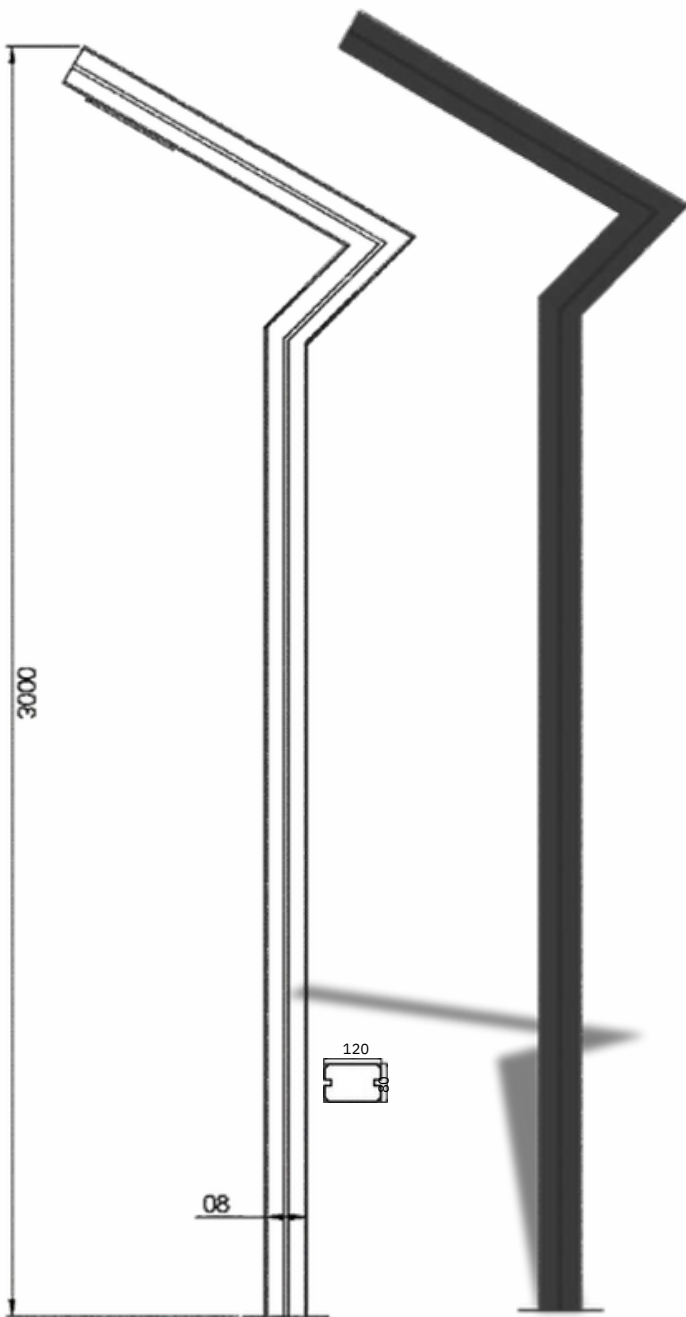

Stranger Pole Light

X-III

Model	Height
BBE241139	3mtr
BBE241140	3.6mtr
BBE241141	4mtr
Material: Mild Steel	

X-IV

Model	Height
BBE241142	3mtr
BBE241143	3.6mtr
BBE241144	4mtr
Material: Mild Steel