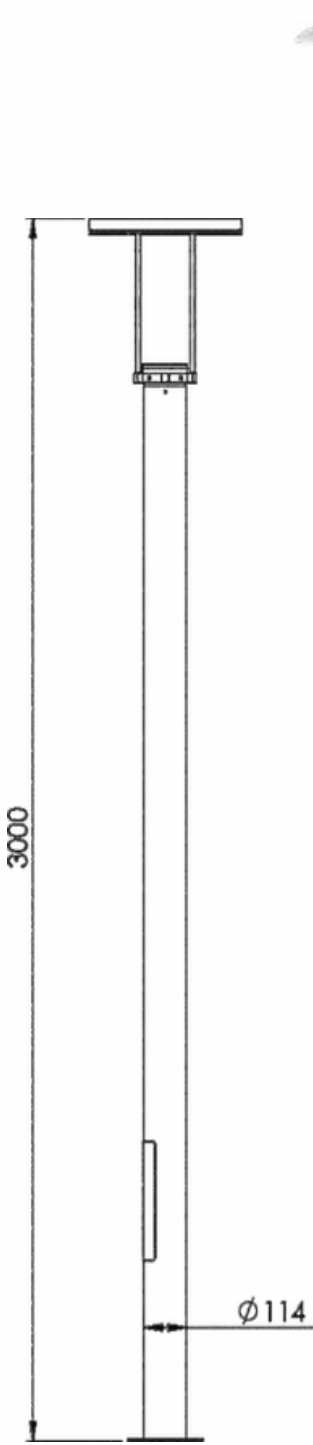

Snow Pole Light

Spirit Pole Light

PipeDia :100X100	
Model	Height
BBE241124	2.5mtr
BBE241125	3mtr
BBE241126	3.6mtr
Material: Mild Steel	

PipeDia :150X150	
Model	Height
BBE241127	2.5mtr
BBE241128	3mtr
BBE241129	3.6mtr
Material: Mild Steel	

Model	Height
BBE241130	3mtr
Material: Mild Steel