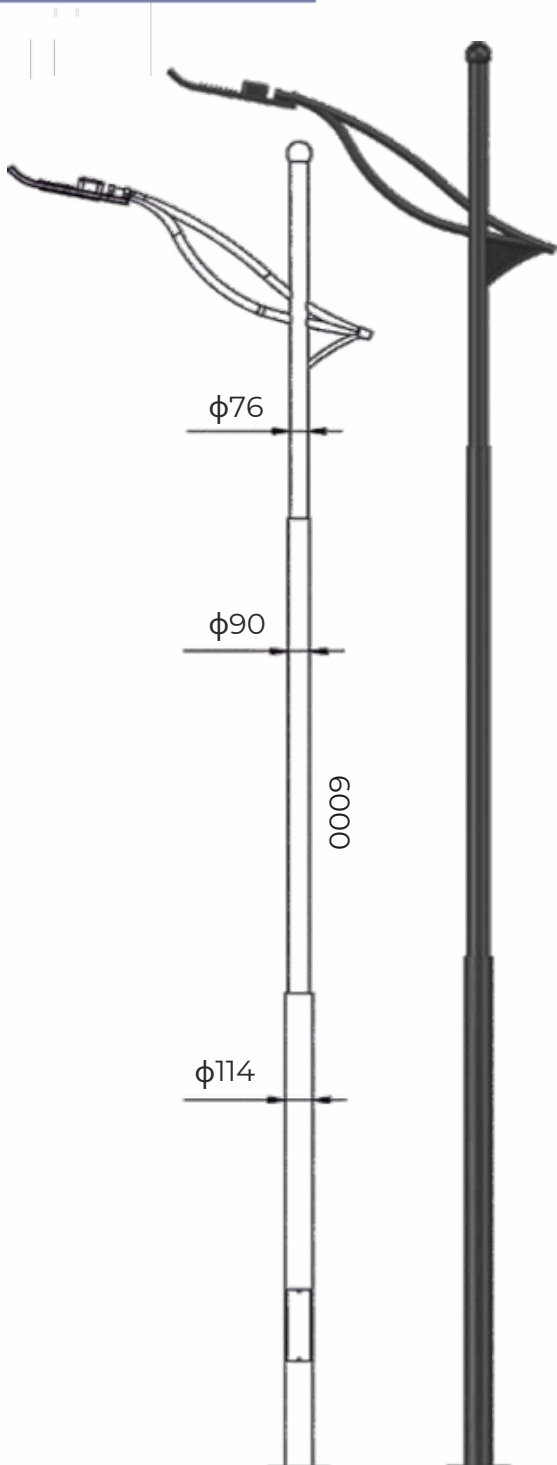

Italy Pole

Model	Height
BBE241325	4mtr
BBE241326	5mtr
BBE241327	6mtr
Material: Mild Steel	

Dense Single Arm

Model	Height
BBE241328	4mtr
BBE241329	5mtr
BBE241330	6mtr
Material: Mild Steel	

Fountain Pole

Model	Height
BBE241331	4mtr
BBE241332	5mtr
BBE241333	6mtr
Material: Mild Steel	

Cracker Pole

Single Arm	
Model	Height
BBE241334	5mtr
BBE241335	6mtr
BBE241336	7mtr
Material: Mild Steel	
Double Arm	
Model	Height
BBE241337	5mtr
BBE241338	6mtr
BBE241339	7mtr
Material: Mild Steel	

Freeway Pole

Model	Height
BBE241340	5mtr
BBE241341	6mtr
BBE241342	7mtr
Material: Mild Steel