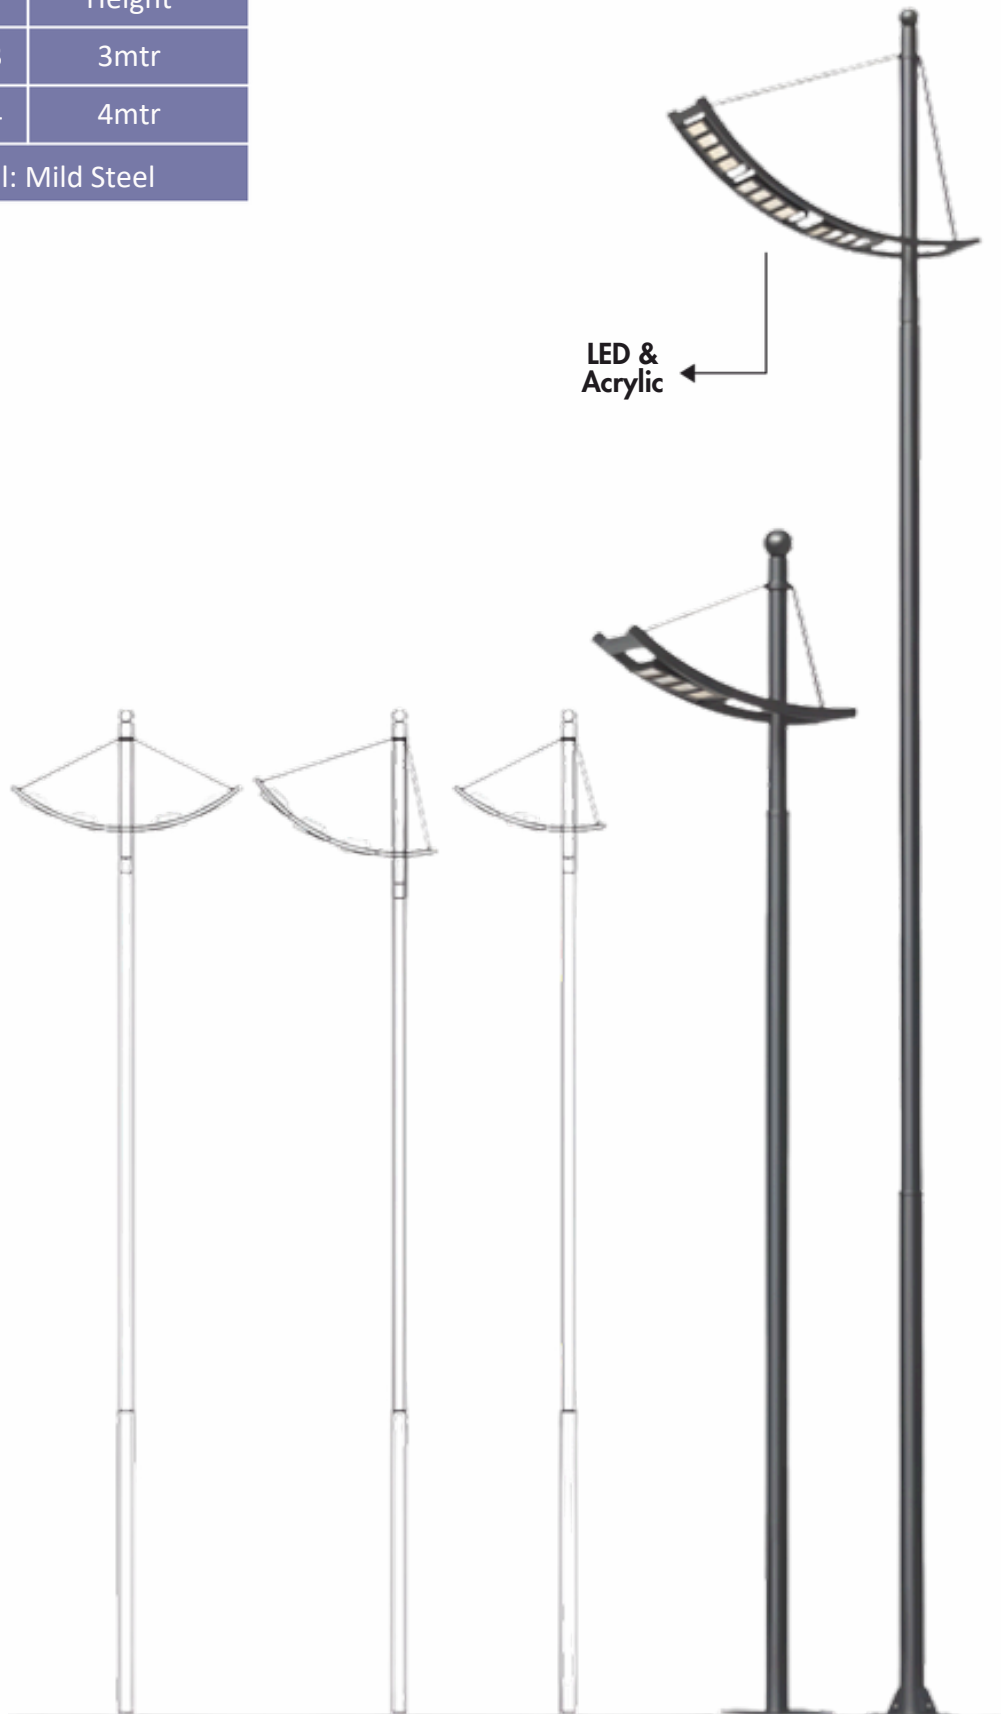

Model	Wattage
BBE241021	70w
Material: Aluminium	

Power Pole Light

Model	Height
BBE241022	3mtr
BBE241023	4mtr
BBE241024	5mtr
Material: Mild Steel	

Headway Pole Light

Evolv Small

Model	Height
BBE241025	3mtr
BBE241026	4mtr
BBE241027	5mtr
Material: Mild Steel	

Sun Pole Light 1 & 2

Model	Height
BBE241076	3mtr
BBE241077	4mtr
BBE241078	5mtr
Material: Mild Steel	

Model	Height
BBE241079	4mtr
BBE241080	5mtr
BBE241081	6mtr
Material: Mild Steel	

Orelli Pole Light

Mermaid Pole Light

Material: Mild Steel

Star Pole Light

Model	Height
BBE241287	3mtr
BBE241288	4mtr
Material: Mild Steel	

Quadra Head Tower Light

Model	Height
BBE241289	3mtr
BBE241290	4mtr
Material: Mild Steel	

360° High Mast Light

Model	Height
BBE241291	3mtr
BBE241292	4mtr
Material: Mild Steel	

Arc Beam High Mast Light

Model	Height
BBE241293	3mtr
BBE241294	4mtr
Material: Mild Steel	

CLASSIC AREA Mast Light

Model	Height
BBE241295	3mtr
BBE241296	4mtr
Material: Mild Steel	