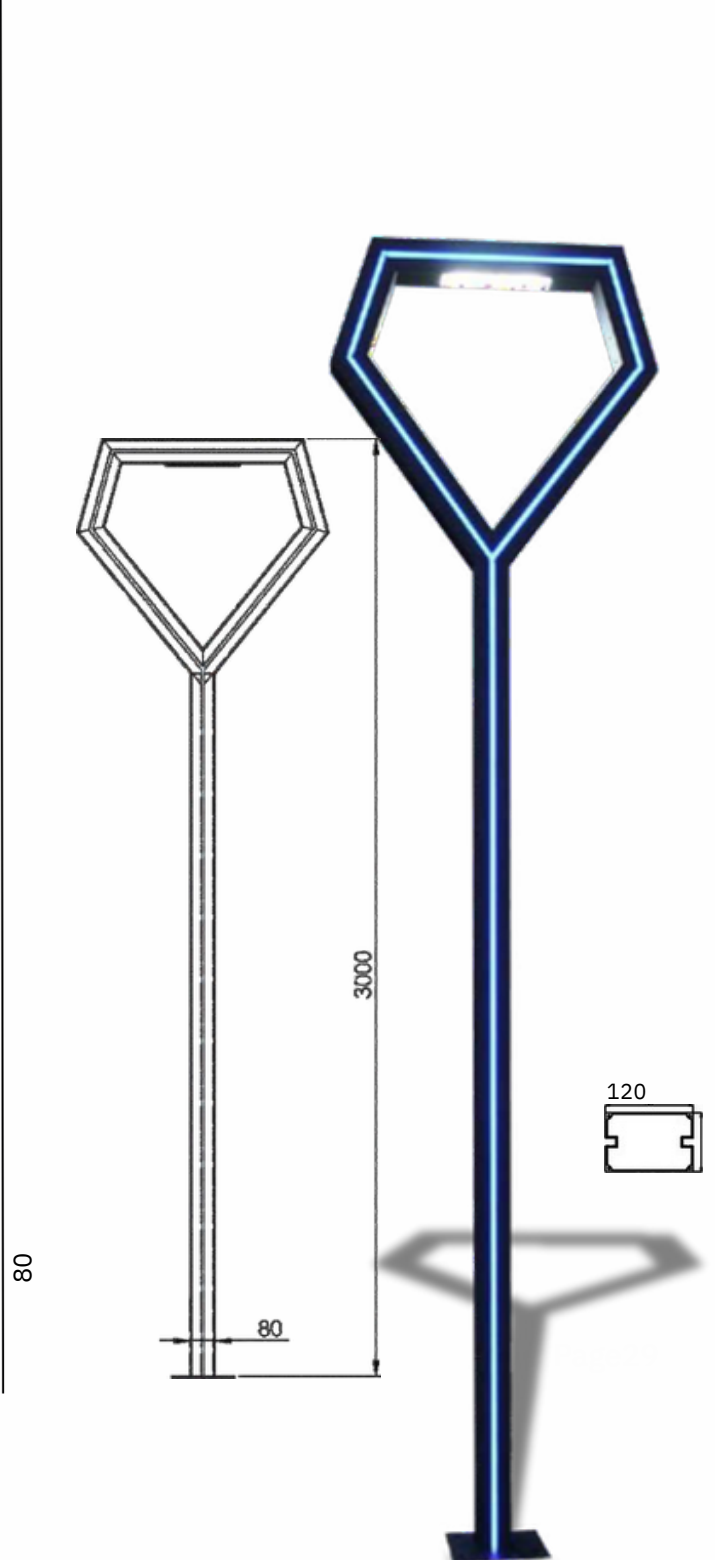

X-VI

Model	Height	Price
BBE241148	3mtr	₹ 11000
BBE241149	4mtr	₹ 13200
BBE241150	6mtr	₹ 22000

Material: Mild Steel (customized powered color coating)