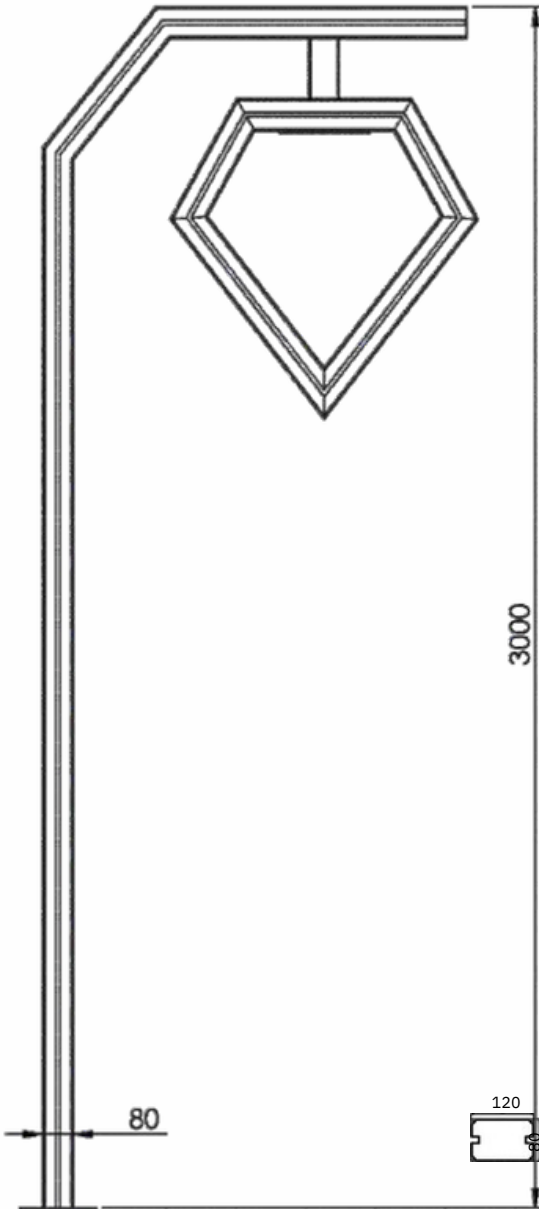

Stranger PoleX-VII

X-VII

Model	Height
BBE241151	3mtr
BBE241152	3.6mtr
BBE241153	4mtr
Material: Mild Steel