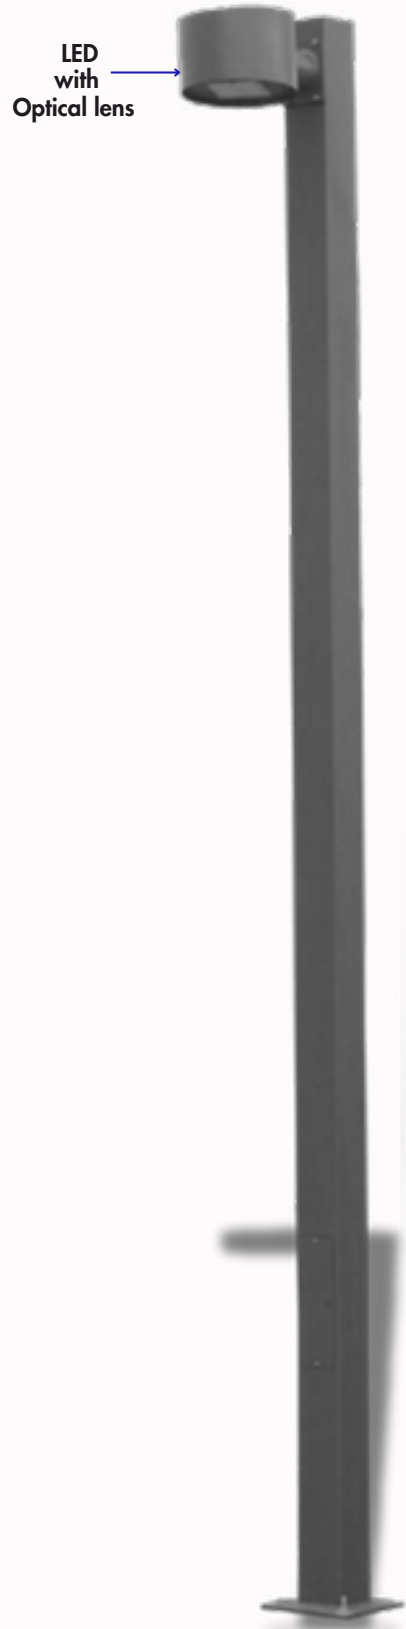

Shimmer Post Top

Model	Wattage
BBE241018	50w
Material: Aluminium	

Zydrum Post Top

Model	Wattage
BBE241019	30w
Material: Aluminium	

Vivid Post Top

Model	Wattage
BBE241020	50w
Material: Aluminium	

Milleno Post Top

Model	Wattage
BBE241021	70w
Material: Aluminium	

Power Pole Light

Model	Height
BBE241022	3mtr
BBE241023	4mtr
BBE241024	5mtr
Material: Mild Steel	

Headway Pole Light

Evolv Small

Model	Height
BBE241025	3mtr
BBE241026	4mtr
BBE241027	5mtr
Material: Mild Steel	

Chillin Pole Light

Single Arm	
Model	Height
BBE241028	3mtr
BBE241029	4mtr
BBE241030	5mtr
Material: Mild Steel	

Double Arm	
Model	Height
BBE241031	3mtr
BBE241032	4mtr
BBE241033	6mtr
Material: Mild Steel	