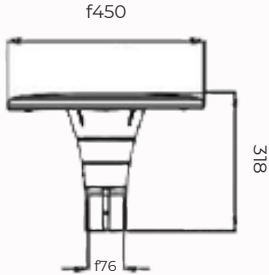

Euro 2 Post Top

Model	Wattage
BBE241003	70w
Material: Aluminium/ Mild steel	

- High strength die-cast aluminum alloy housing, High transparent tempered glass cover, High strength impact resistance.
- The pervious to light cover is fixed by screws with high reliability and good sealing performance, making the lamp water proof to IP65
- Load lightning protection device, lightning protection level up to 10kV