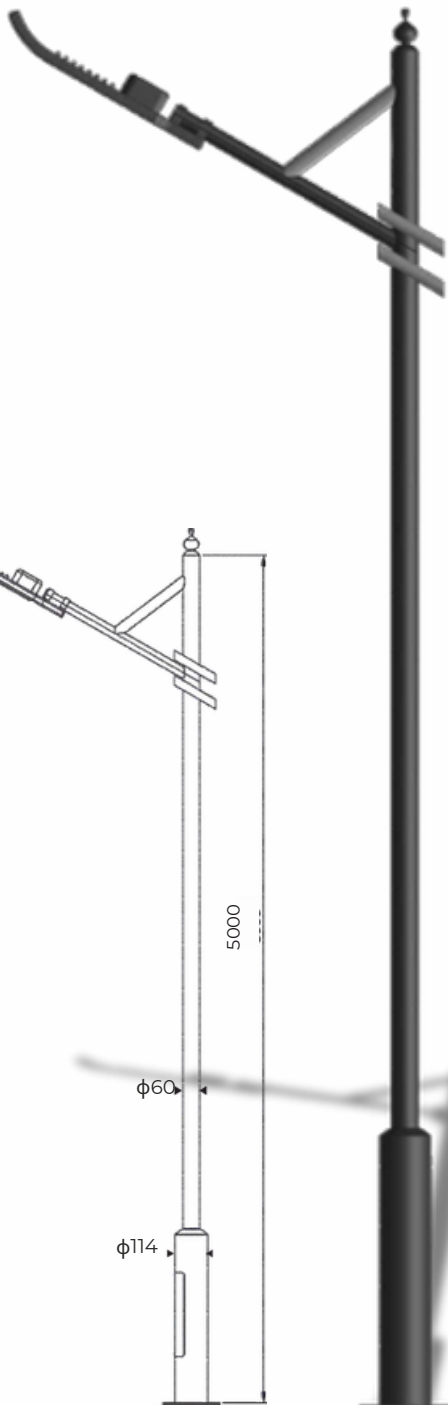

Hearth Pole Light

Model	Height
BBE241278	4mtr
BBE241279	5mtr
BBE241280	6mtr
Material: Mild Steel	

Icon Pole Light

Model	Height
BBE241281	3mtr
BBE241282	4mtr
BBE241283	5mtr
Material: Mild Steel	

Reveal Pole Light

Model	Height
BBE241284	4mtr
BBE241285	5mtr
BBE241286	6mtr
Material: Mild Steel	

Intent Pole Light

Model	Height
BBE241287	4mtr
BBE241288	5mtr
BBE241289	6mtr
Material: Mild Steel	

Grand Pole Light

Model	Height
BBE241290	4mtr
BBE241291	5mtr
BBE241292	6mtr
Material: Mild Steel