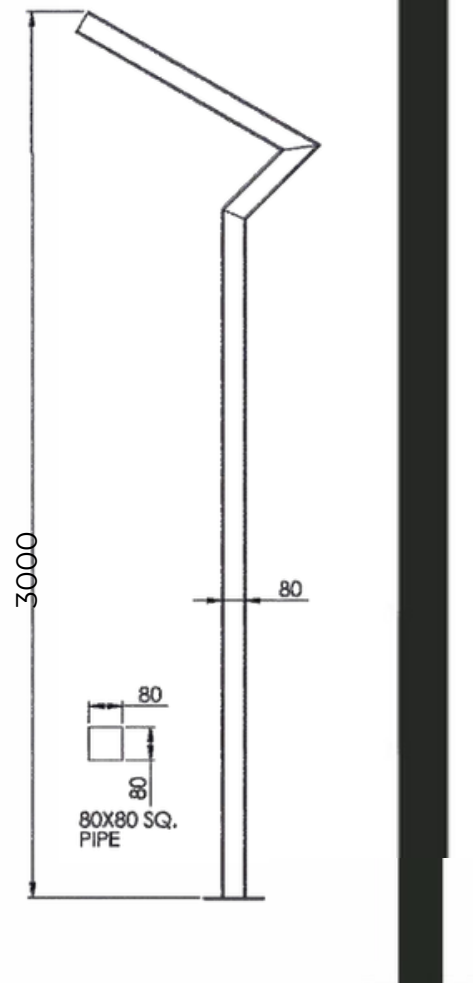

Model	Height
BBE241186	3mtr
BBE241187	3.6mtr
BBE241188	4.5mtr
Material: Mild Steel