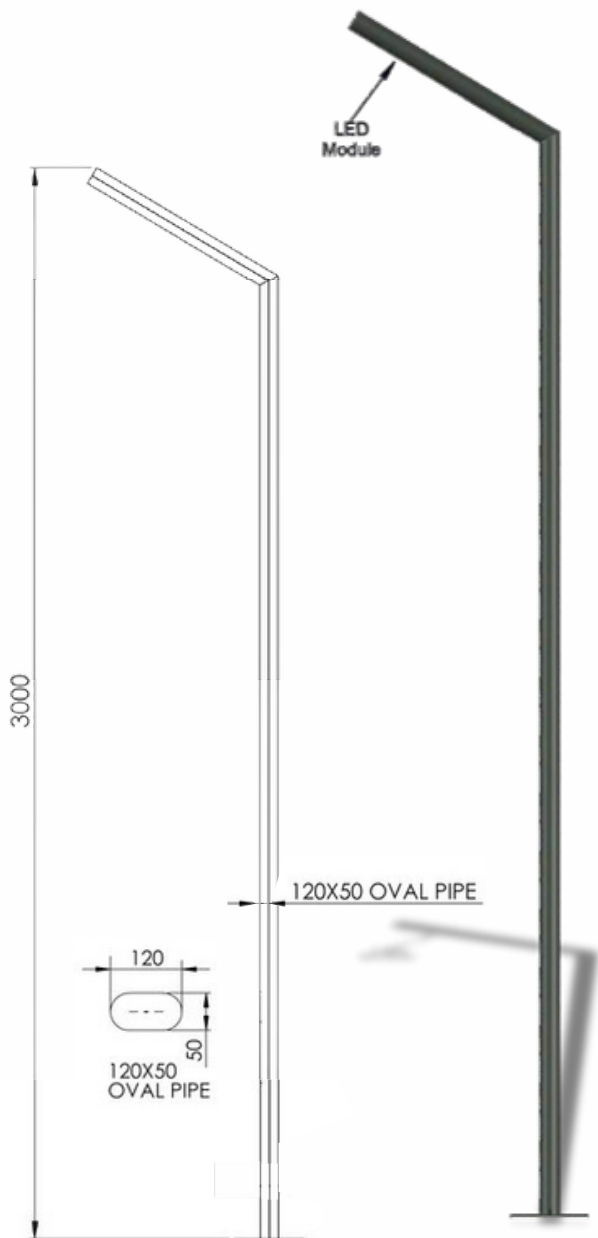

Sun Pole Light 1 & 2

Model	Height
BBE241076	3mtr
BBE241077	4mtr
BBE241078	5mtr
Material: Mild Steel	

Model	Height
BBE241079	4mtr
BBE241080	5mtr
BBE241081	6mtr
Material: Mild Steel	

Orelli Pole Light

Mermaid Pole Light

Rebel 1 Pole

Model	Height
BBE241177	3mtr
BBE241178	4mtr
BBE241179	5mtr
Material: Mild Steel	

Rebel 2 Pole

Model	Height
BBE241180	4mtr
BBE241181	5mtr
BBE241182	6mtr
Material: Mild Steel	

Curve Pole Light

Crush Pole Light

Model	Height
BBE241183	3mtr
BBE241184	3.6mtr
BBE241185	4.5mtr
Material: Mild Steel	

Model	Height
BBE241186	3mtr
BBE241187	3.6mtr
BBE241188	4.5mtr
Material: Mild Steel	

Virgin Pole Light

Model	Height
BBE241189	3mtr
BBE241190	3.6mtr
BBE241191	4.5mtr
Material: Mild Steel	

Sunset land Pole Light

Model	Height
BBE241206	5mtr
BBE241207	6mtr
BBE241208	7mtr
Material: Mild Steel	

Decorative Head	
Model: BBE241480	BBE241481
Dimension: D 450 / H 340 / PD 38	D 600 / H 00 / PD 38mm
B-22 / 30w / 60w	B-22 / 70w / 100w
Finish: Alluminum + Acrylic	
Body Colour : Black / Grey	