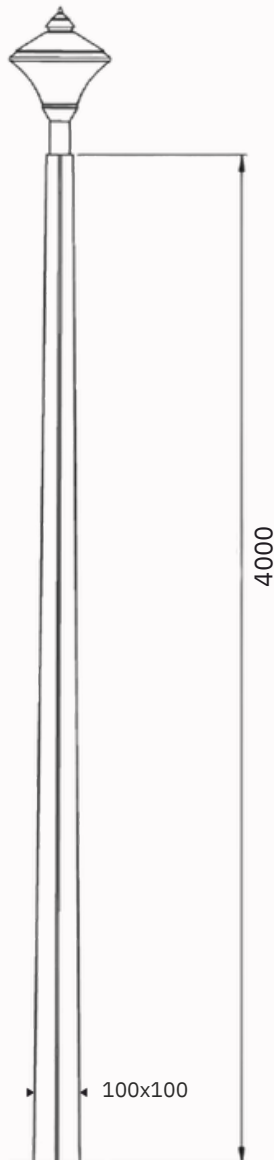

Pole & Post Top

Sparkle Pole

Model	Height
BBE241004	2.4mtr
BBE241005	3mtr
BBE241006	3.6mtr
BBE241007	4.5mtr
Material: Aluminium/ MS	

Fair Post Top

Model	Wattage
BBE241008	50w
BBE241009	70w
Material: Aluminium	

Model	Wattage
BBE241021	70w
Material: Aluminium	

Power Pole Light

Model	Height
BBE241022	3mtr
BBE241023	4mtr
BBE241024	5mtr
Material: Mild Steel	

Headway Pole Light

Evolv Small

Model	Height
BBE241025	3mtr
BBE241026	4mtr
BBE241027	5mtr
Material: Mild Steel	

Chillin Pole Light

Single Arm	
Model	Height
BBE241028	3mtr
BBE241029	4mtr
BBE241030	5mtr
Material: Mild Steel	

Double Arm	
Model	Height
BBE241031	3mtr
BBE241032	4mtr
BBE241033	6mtr
Material: Mild Steel	

Scorch Pole Light

Model	Height
BBE241034	3mtr
BBE241035	4mtr
BBE241036	5mtr

Material: Mild Steel

Tropes Pole Light

Boat Pole Light

Model	Height
BBE241037	3mtr
BBE241038	4mtr
Material: Mild Steel	

Model	Height
BBE241039	3mtr
BBE241040	4mtr
BBE241041	5mtr
Material: Mild Steel	