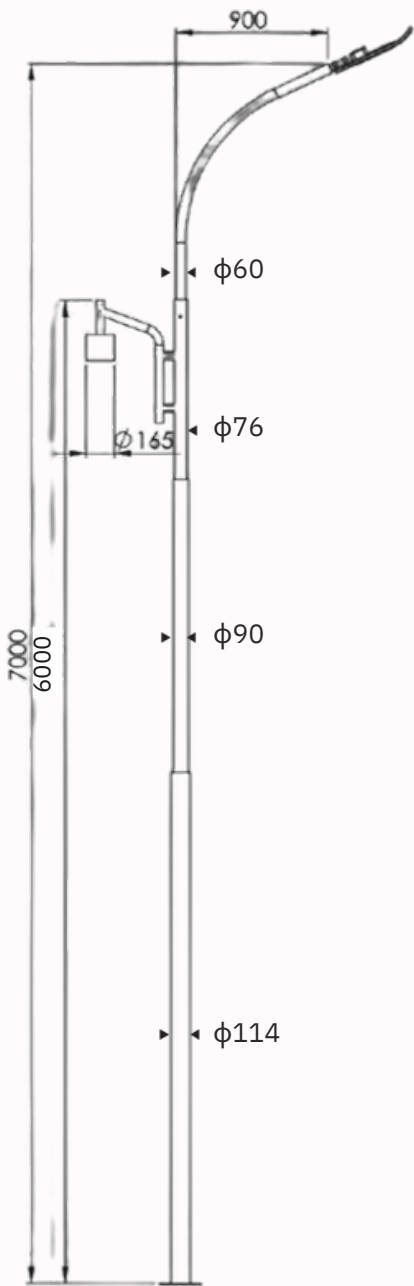

Model	Wattage
BBE241021	70w
Material: Aluminium	

Power Pole Light

Model	Height
BBE241022	3mtr
BBE241023	4mtr
BBE241024	5mtr
Material: Mild Steel	

Headway Pole Light

Evolv Small

Model	Height
BBE241025	3mtr
BBE241026	4mtr
BBE241027	5mtr
Material: Mild Steel	

Chillin Pole Light

Single Arm	
Model	Height
BBE241028	3mtr
BBE241029	4mtr
BBE241030	5mtr
Material: Mild Steel	

Double Arm	
Model	Height
BBE241031	3mtr
BBE241032	4mtr
BBE241033	6mtr
Material: Mild Steel	

Scorch Pole Light

Model	Height
BBE241034	3mtr
BBE241035	4mtr
BBE241036	5mtr

Material: Mild Steel

Tropes Pole Light

Boat Pole Light

Model	Height
BBE241037	3mtr
BBE241038	4mtr
Material: Mild Steel	

Model	Height
BBE241039	3mtr
BBE241040	4mtr
BBE241041	5mtr
Material: Mild Steel	

Demon Pole Light

Model	Height
BBE241042	5mtr
BBE241043	6mtr
BBE241044	7mtr
Material: Mild Steel	

Minuta Pole Light

Model	Height
BBE241050	4mtr
BBE241051	5mtr
BBE241052	6mtr
Material: Mild Steel	

Hinder Pole Light