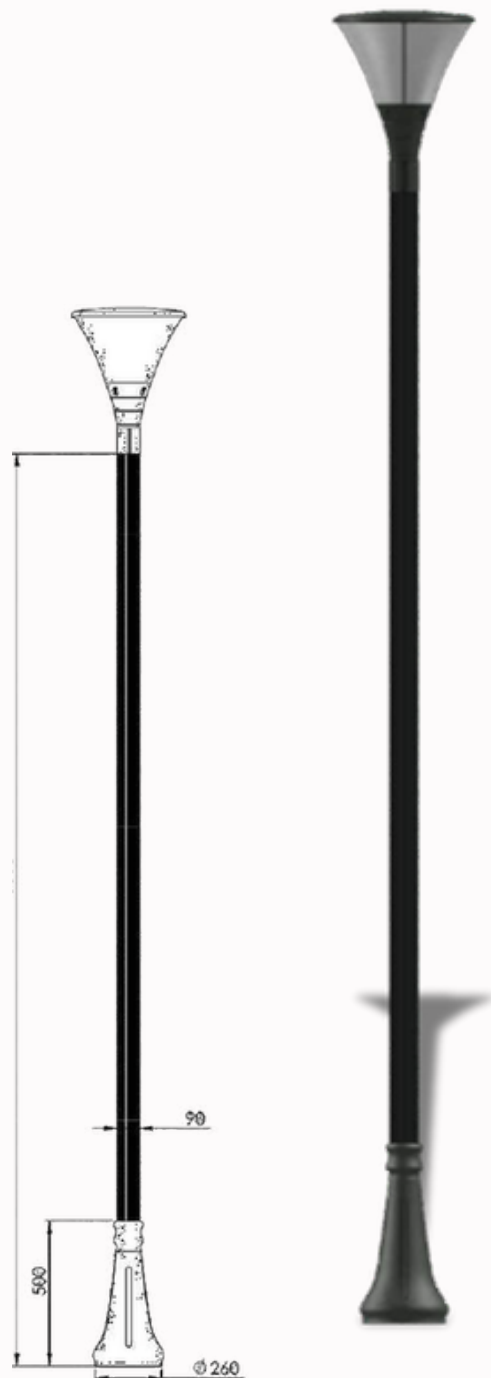

Vessel Lantern

Model	Height
BBE241437	2.4mtr
BBE241438	3mtr
BBE241439	3.6mtr
Material: Mild Steel	

Emperor 2 Pole

Model	Height
BBE241440	2.4mtr
BBE241441	3mtr
BBE241442	3.6mtr
Material: Mild Steel	

Antares Pole Light

Model	Height
BBE241455	4mtr
BBE241456	5mtr
BBE241457	6mtr
Material: Mild Steel	

Decor Pole Light

Model	Height
BBE241458	4mtr
BBE241459	5mtr
BBE241460	6mtr
Material: Mild Steel	

Watch Pole

Model	Height
BBE241461	3mtr
BBE241462	3.6mtr
BBE241463	4.6mtr
Material: Mild Steel	

Dorians Pole

Model	Height
BBE241464	3mtr
BBE241465	3.6mtr
BBE241466	4.6mtr
Material: Mild Steel	

Botany Solar Pole

Rock Solar Pole Light

Model	Height
BBE241467	4mtr
BBE241468	5mtr
Material: Mild Steel	

Model	Height
BBE241469	4mtr
BBE241470	5mtr
Material: Mild Steel	

Botany Solar Pole

Rock Solar Pole Light Height

Model	Height
BBE241471	2.4mtr
BBE241472	3mtr
Material: Mild Steel	

Model	Height
BBE241473	3mtr
BBE241474	3.6mtr
BBE241475	4.5mtr
Material: Aluminium	

CAST IRON STREET LIGHTS