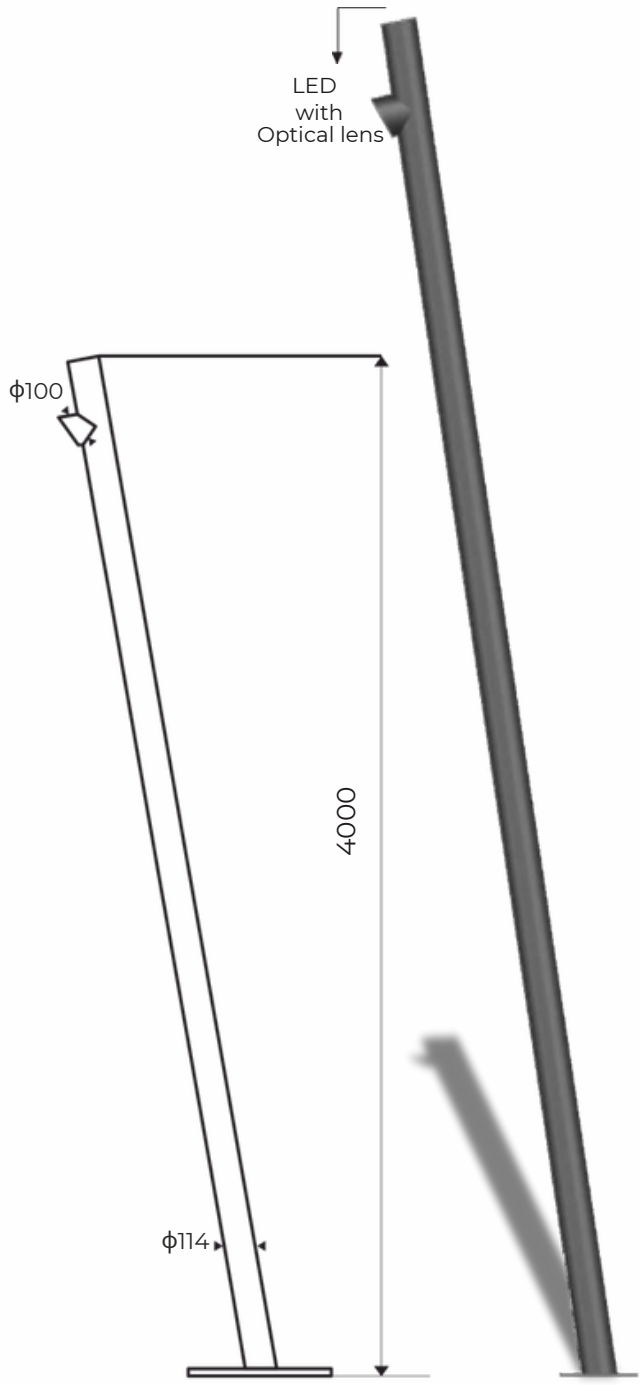

Model	Wattage
BBE241021	70w
Material: Aluminium	

Power Pole Light

Model	Height
BBE241022	3mtr
BBE241023	4mtr
BBE241024	5mtr
Material: Mild Steel	

Headway Pole Light

Evolv Small

Model	Height
BBE241025	3mtr
BBE241026	4mtr
BBE241027	5mtr
Material: Mild Steel	

Model	Height
BBE241070	3mtr
BBE241071	3.6mtr
Material: Mild Steel	

Wave Pole 3 and 4

Model	Height
BBE241072	3mtr
BBE241073	3.6mtr
Material: Mild Steel	

Model	Height
BBE241074	3mtr
BBE241075	3.6mtr
Material: Mild Steel	

Sun Pole Light 1 & 2

Model	Height
BBE241076	3mtr
BBE241077	4mtr
BBE241078	5mtr
Material: Mild Steel	

Model	Height
BBE241079	4mtr
BBE241080	5mtr
BBE241081	6mtr
Material: Mild Steel	

Orelli Pole Light

Mermaid Pole Light

Model	Height
BBE241082	4mtr
BBE241083	5mtr
BBE241084	6mtr
Material: Mild Steel	

Model	Height
BBE241085	3mtr
BBE241086	4mtr
Material: Mild Steel	

Fiesto Pole Light

Model	Height
BBE241087	3mtr
BBE241088	4mtr