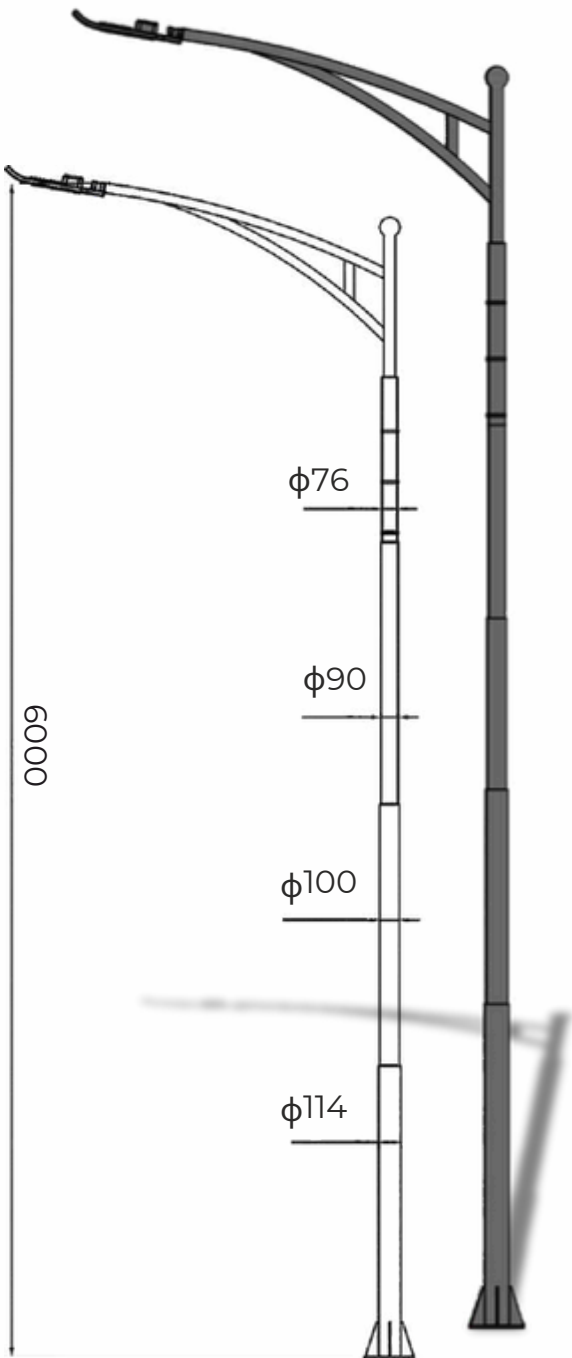

Horse Pole Light

Model	Height
BBE241343	5mtr
BBE241344	6mtr
BBE241345	7mtr
Material: Mild Steel