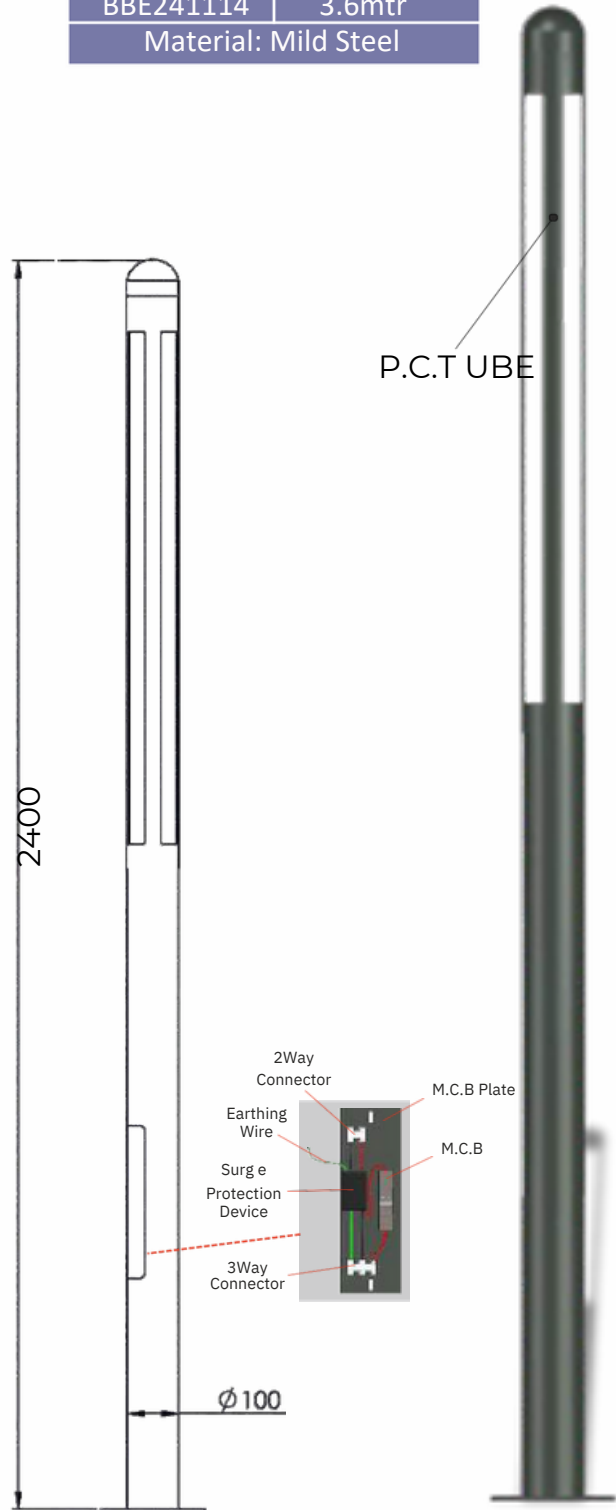

Wind Pole Light

Grasp Pole Light

Model	Height
BBE241095	3mtr
BBE241096	3.5mtr
Material: Mild Steel	

Pipe Dia :76mm		
Model	Height	Wattage
BBE241097	3mtr	20w
BBE241098		40w
Material: Mild Steel		

Pipe Dia :100mm		
Model	Height	Wattage
BBE241099	3mtr	20w
BBE241100		40w
Material: Mild Steel		

Rapper Pole Light

Model	Height
BBE241101	2.4mtr
BBE241102	3mtr
BBE241103	3.6mtr
Material: Mild Steel	

P.C. Tube

Crystal Pole Light

A

Model	Height
BBE241104	2.4mtr
BBE241105	3mtr
BBE241106	3.6mtr
Material: Mild Steel	

Model	Height
BBE241107	2.4mtr
BBE241108	3mtr
BBE241109	3.6mtr
Material: Mild Steel	

Resple Pole Light

Model	Height
BBE241110	4mtr
BBE241111	5mtr
Material: Mild Steel	

Cronom Pole Light

Model	Height
BBE241112	2.4mtr
BBE241113	3mtr
BBE241114	3.6mtr
Material: Mild Steel	

Snow Pole Light

Spirit Pole Light

PipeDia :100X100	
Model	Height
BBE241124	2.5mtr
BBE241125	3mtr
BBE241126	3.6mtr
Material: Mild Steel	

PipeDia :150X150	
Model	Height
BBE241127	2.5mtr
BBE241128	3mtr
BBE241129	3.6mtr
Material: Mild Steel	