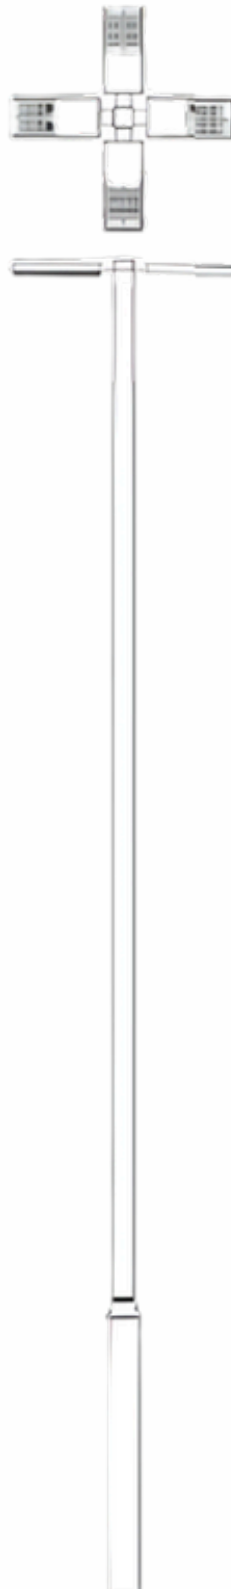

Scorch Pole Light

Model	Height
BBE241034	3mtr
BBE241035	4mtr
BBE241036	5mtr

Material: Mild Steel

Tropes Pole Light

Boat Pole Light

Model	Height
BBE241037	3mtr
BBE241038	4mtr
Material: Mild Steel	

Model	Height
BBE241039	3mtr
BBE241040	4mtr
BBE241041	5mtr
Material: Mild Steel	

Model	Height
BBE241082	4mtr
BBE241083	5mtr
BBE241084	6mtr
Material: Mild Steel	

Model	Height
BBE241085	3mtr
BBE241086	4mtr
Material: Mild Steel	

Fiesto Pole Light

Model	Height
BBE241087	3mtr
BBE241088	4mtr

Material: Mild Steel

Star Pole Light

Model	Height
BBE241287	3mtr
BBE241288	4mtr
Material: Mild Steel	

Quadra Head Tower Light

Model	Height
BBE241289	3mtr
BBE241290	4mtr
Material: Mild Steel	

360° High Mast Light

Model	Height
BBE241291	3mtr
BBE241292	4mtr
Material: Mild Steel	

Arc Beam High Mast Light

Model	Height
BBE241293	3mtr
BBE241294	4mtr
Material: Mild Steel	

CLASSIC AREA Mast Light

Model	Height
BBE241295	3mtr
BBE241296	4mtr
Material: Mild Steel	