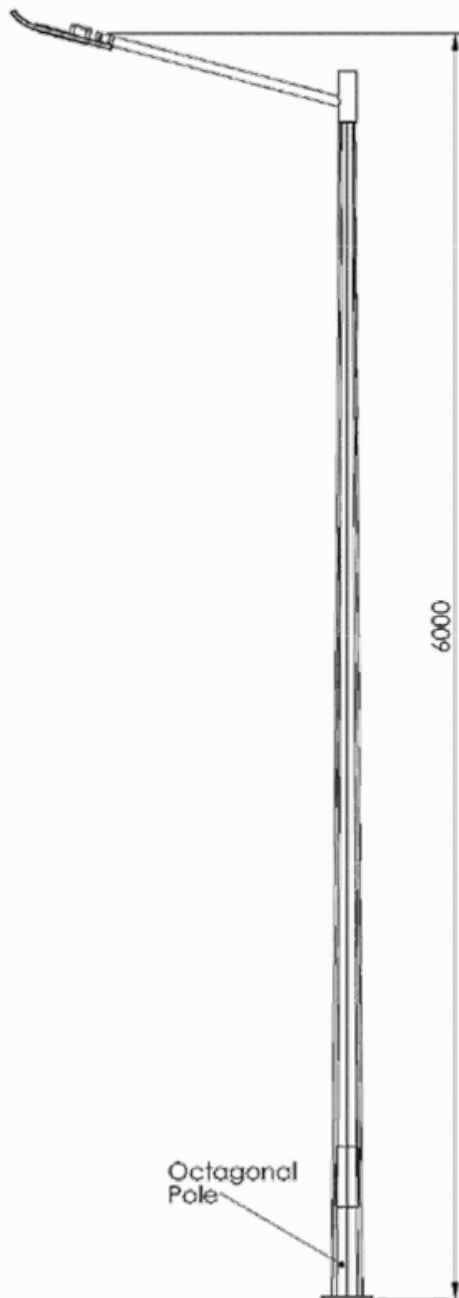

Octopus Pole Light

Model	Height
BBE241360	4mtr
BBE241361	5mtr
BBE241362	6mtr
Material: Mild Steel	

Cylinder Cone Pole Light

Model	Height
BBE241363	4mtr
BBE241364	5mtr
BBE241365	6mtr
Material: Mild Steel	