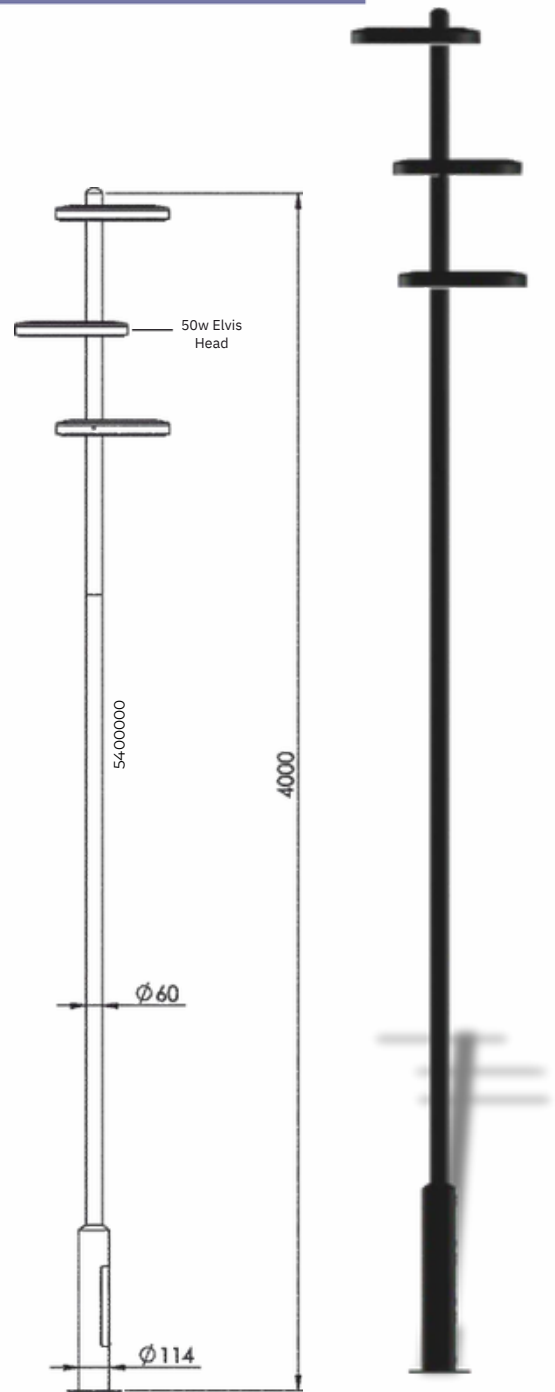

Material: Mild Steel

Top View

Slimline Light Pole

Model	Height
BBE241337	3mtr
BBE241338	7mtr

Material: Mild Steel

Top View

Double Arm Staggered Light Pole

Model	Height
BBE241339	3mtr
BBE241340	7mtr

Material: Mild Steel

Top View

Dual Diamond Light Pole

Model	Height
BBE241341	3mtr
BBE241342	7mtr

Material: Mild Steel

Cross Diamond Light Pole

Model	Height
BBE241343	3mtr
BBE241344	7mtr
Material: Mild Steel	

Top View

Lampara Pole Light

Model	Height
BBE241089	4mtr
BBE241090	5mtr
BBE241091	6mtr
Material: Mild Steel	

Ziofy Pole Light

Model	Height
BBE241092	4mtr
BBE241093	5mtr
BBE241094	6mtr
Material: Mild Steel	

Wind Pole Light

Grasp Pole Light

Model	Height
BBE241095	3mtr
BBE241096	3.5mtr
Material: Mild Steel	

Pipe Dia :76mm		
Model	Height	Wattage
BBE241097	3mtr	20w
BBE241098		40w
Material: Mild Steel		

Pipe Dia :100mm		
Model	Height	Wattage
BBE241099	3mtr	20w
BBE241100		40w
Material: Mild Steel		