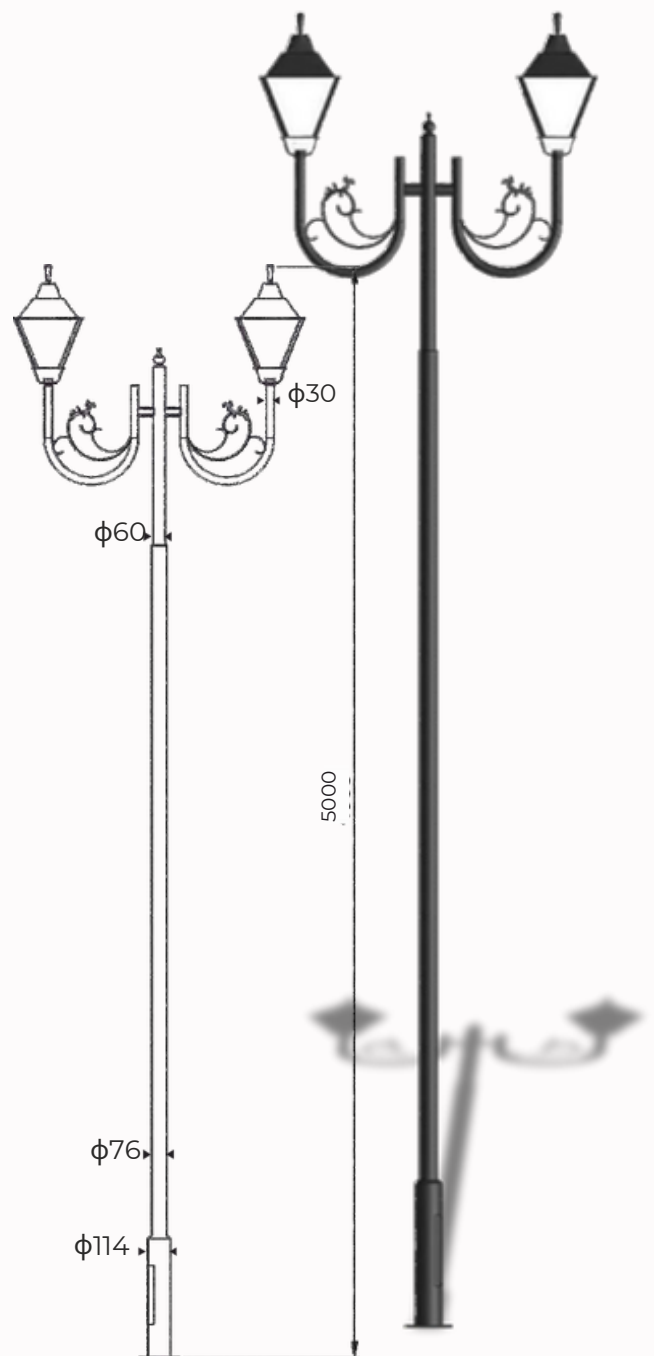

Model	Height
BBE241428	4mtr
BBE241429	5mtr
BBE241430	6mtr
Material: Mild Steel	

Spectacle Pole 1

Model	Height
BBE241431	5mtr
BBE241432	6mtr
BBE241433	7mtr
Material: Mild Steel	

Spectacle Pole 2

Model	Height
BBE241434	4mtr
BBE241435	5mtr
BBE241436	6mtr
Material: Mild Steel	

Vessel Lantern

Model	Height
BBE241437	2.4mtr
BBE241438	3mtr
BBE241439	3.6mtr
Material: Mild Steel	

Emperor 2 Pole

Model	Height
BBE241440	2.4mtr
BBE241441	3mtr
BBE241442	3.6mtr
Material: Mild Steel	

Antares Pole Light

Model	Height
BBE241455	4mtr
BBE241456	5mtr
BBE241457	6mtr
Material: Mild Steel	

Decor Pole Light

Model	Height
BBE241458	4mtr
BBE241459	5mtr
BBE241460	6mtr
Material: Mild Steel	

Watch Pole

Model	Height
BBE241461	3mtr
BBE241462	3.6mtr
BBE241463	4.6mtr
Material: Mild Steel	