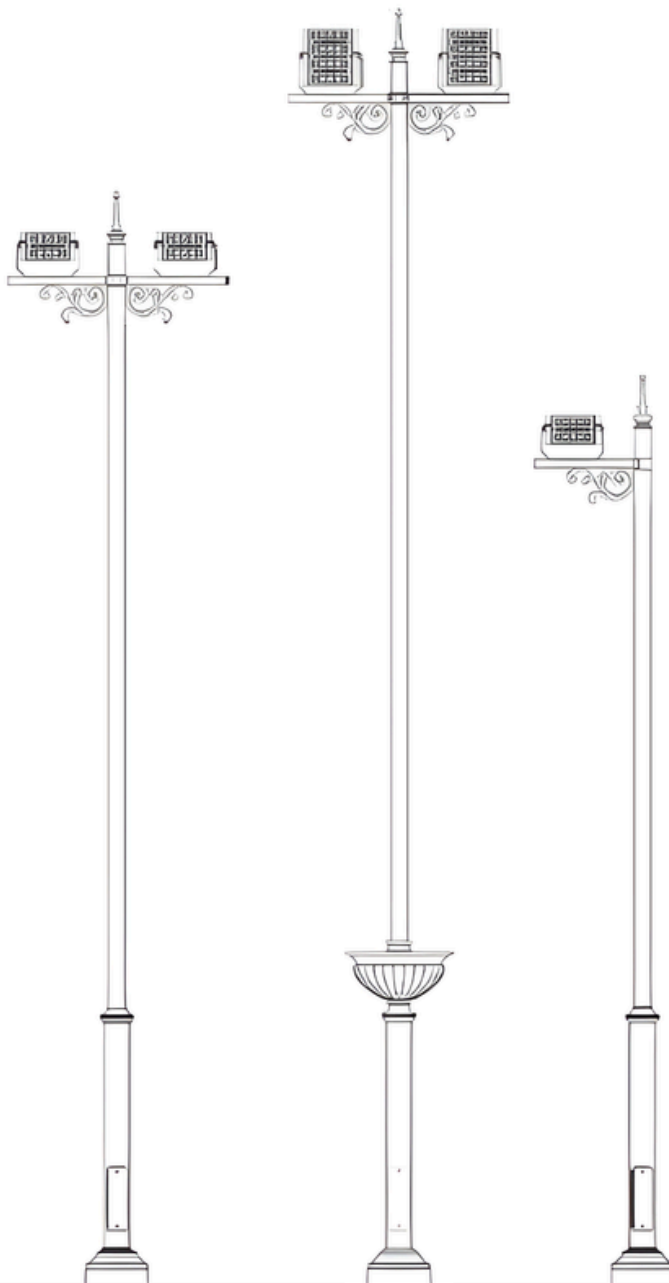

Model	Wattage
BBE241021	70w
Material: Aluminium	

Power Pole Light

Model	Height
BBE241022	3mtr
BBE241023	4mtr
BBE241024	5mtr
Material: Mild Steel	

Headway Pole Light

Evolv Small

Model	Height
BBE241025	3mtr
BBE241026	4mtr
BBE241027	5mtr
Material: Mild Steel	

Sun Pole Light 1 & 2

Model	Height
BBE241076	3mtr
BBE241077	4mtr
BBE241078	5mtr
Material: Mild Steel	

Model	Height
BBE241079	4mtr
BBE241080	5mtr
BBE241081	6mtr
Material: Mild Steel	

Orelli Pole Light

Mermaid Pole Light

Material: Mild Steel

Star Pole Light

Model	Height
BBE241287	3mtr
BBE241288	4mtr
Material: Mild Steel	

Quadra Head Tower Light

Model	Height
BBE241289	3mtr
BBE241290	4mtr
Material: Mild Steel	

360° High Mast Light

Model	Height
BBE241291	3mtr
BBE241292	4mtr
Material: Mild Steel	

Arc Beam High Mast Light

Model	Height
BBE241293	3mtr
BBE241294	4mtr
Material: Mild Steel	

CLASSIC AREA Mast Light

Model	Height
BBE241295	3mtr
BBE241296	4mtr
Material: Mild Steel	