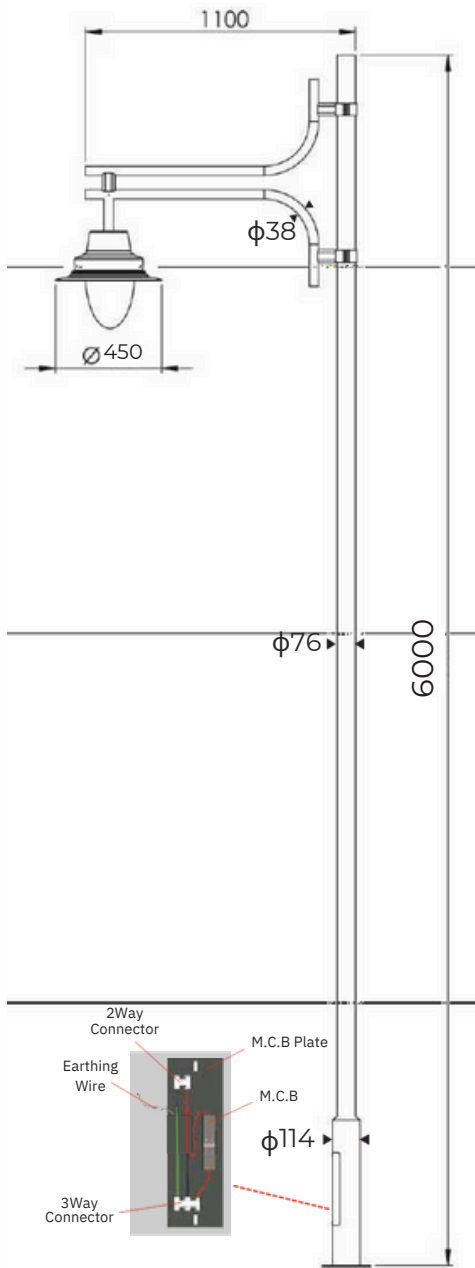

Model	Height
BBE241197	3mtr
BBE241198	4mtr
BBE241199	5mtr
Material: Mild Steel	

Robert Pole Light

Moral Pole Light

Model	Height
BBE241200	3mtr
BBE241201	4mtr
BBE241202	5mtr
Material: Mild Steel	

Model	Height
BBE241203	3mtr
BBE241204	4mtr
BBE241205	5mtr
Material: Mild Steel	

Sunset land Pole Light

Model	Height
BBE241206	5mtr
BBE241207	6mtr
BBE241208	7mtr
Material: Mild Steel	

Decorative Head	
Model: BBE241480	BBE241481
Dimension: D 450 / H 340 / PD 38	D 600 / H 00 / PD 38mm
B-22 / 30w / 60w	B-22 / 70w / 100w
Finish: Alluminum + Acrylic	
Body Colour : Black / Grey	