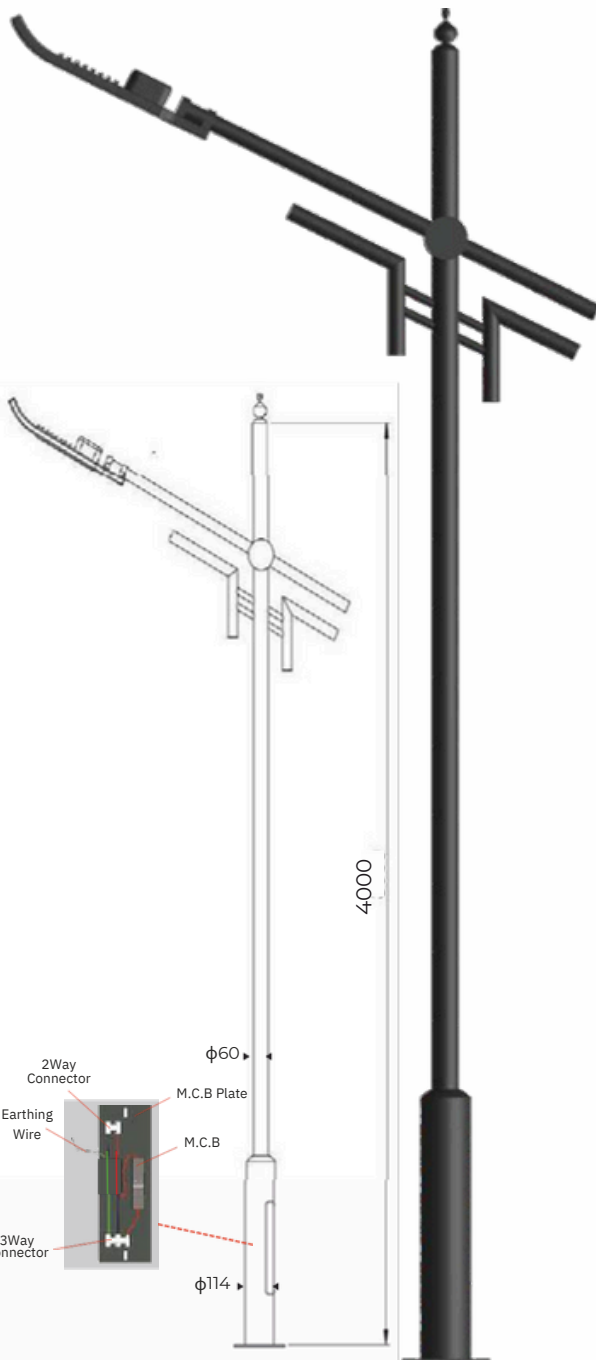

Vagina Pole Light

Model	Height
BBE241236	5mtr
BBE241237	6mtr
BBE241238	7mtr
Material: Mild Steel	

Calm Pole Light

Model	Height
BBE241239	4mtr
BBE241240	5mtr
BBE241241	6mtr
Material: Mild Steel	

Sea Pole Light

Model	Height
BBE241245	5mtr
BBE241246	6mtr
BBE241247	7mtr
Material: Mild Steel	

Decorative Head

Model: BBE241495	BBE241496
Dimension: D 450 / H 340 / PD 38	D 600 / H 00 / PD 38mm
B-22 / 30w / 60w	B-22 / 70w / 100w

Finish: Alluminum / MS+ Acrylic
 Body Colour : Black / Grey

Orbrix Pole Light

Model	Height
BBE241248	3mtr
BBE241249	4mtr
BBE241250	5mtr
Material: Mild Steel	

Famous Pole Light

Model	Height
BBE241251	3mtr
BBE241252	4mtr
BBE241253	5mtr
Material: Mild Steel	