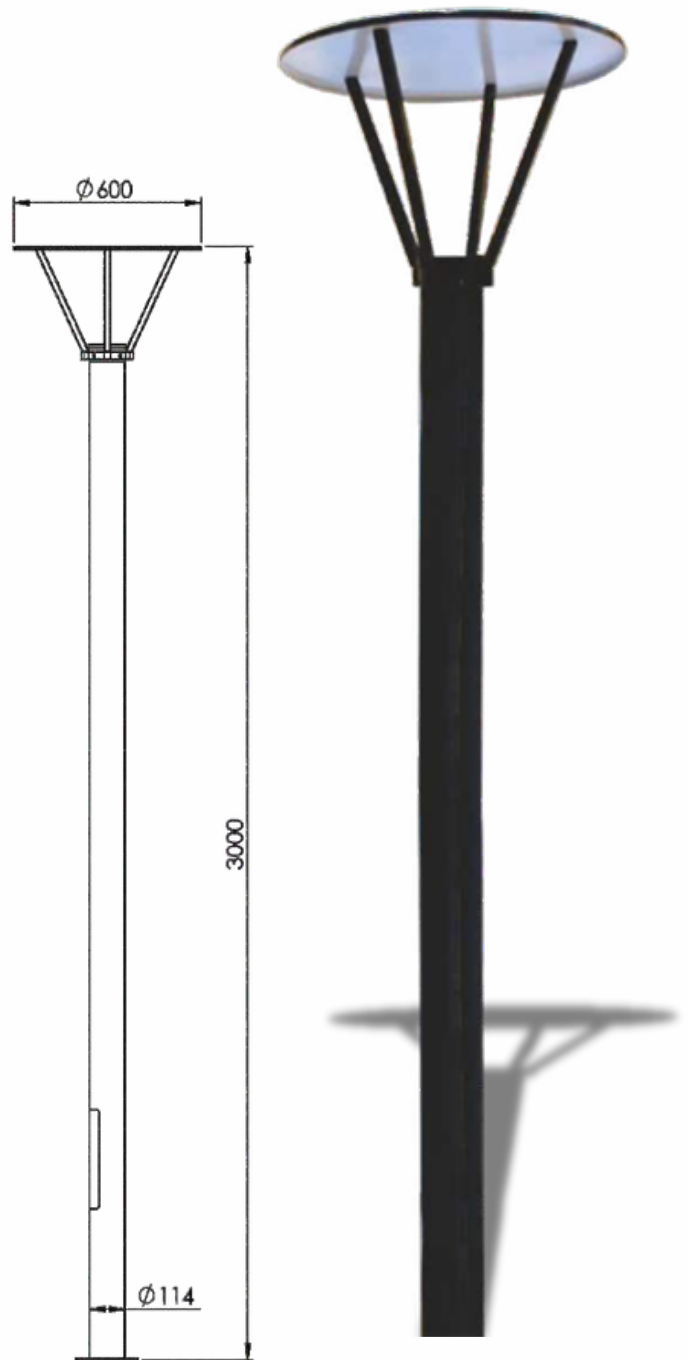

Pole & Post Top

Sparkle Pole

Model	Height
BBE241004	2.4mtr
BBE241005	3mtr
BBE241006	3.6mtr
BBE241007	4.5mtr
Material: Aluminium/ MS	

Fair Post Top

Model	Wattage
BBE241008	50w
BBE241009	70w
Material: Aluminium	

Model	Wattage
BBE241021	70w
Material: Aluminium	

Power Pole Light

Model	Height
BBE241022	3mtr
BBE241023	4mtr
BBE241024	5mtr
Material: Mild Steel	

Headway Pole Light

Evolv Small

Model	Height
BBE241025	3mtr
BBE241026	4mtr
BBE241027	5mtr
Material: Mild Steel	

Snow Pole Light

Spirit Pole Light

PipeDia :100X100	
Model	Height
BBE241124	2.5mtr
BBE241125	3mtr
BBE241126	3.6mtr
Material: Mild Steel	

PipeDia :150X150	
Model	Height
BBE241127	2.5mtr
BBE241128	3mtr
BBE241129	3.6mtr
Material: Mild Steel	

Model	Height
BBE241130	3mtr
Material: Mild Steel	

Wealth Pole Light

Xanto Pole Light

Model	Height
BBE241131	3mtr
Material: Mild Steel	

Model	Height
BBE241132	3mtr
Material: Mild Steel	

Stranger Pole Light

X-III