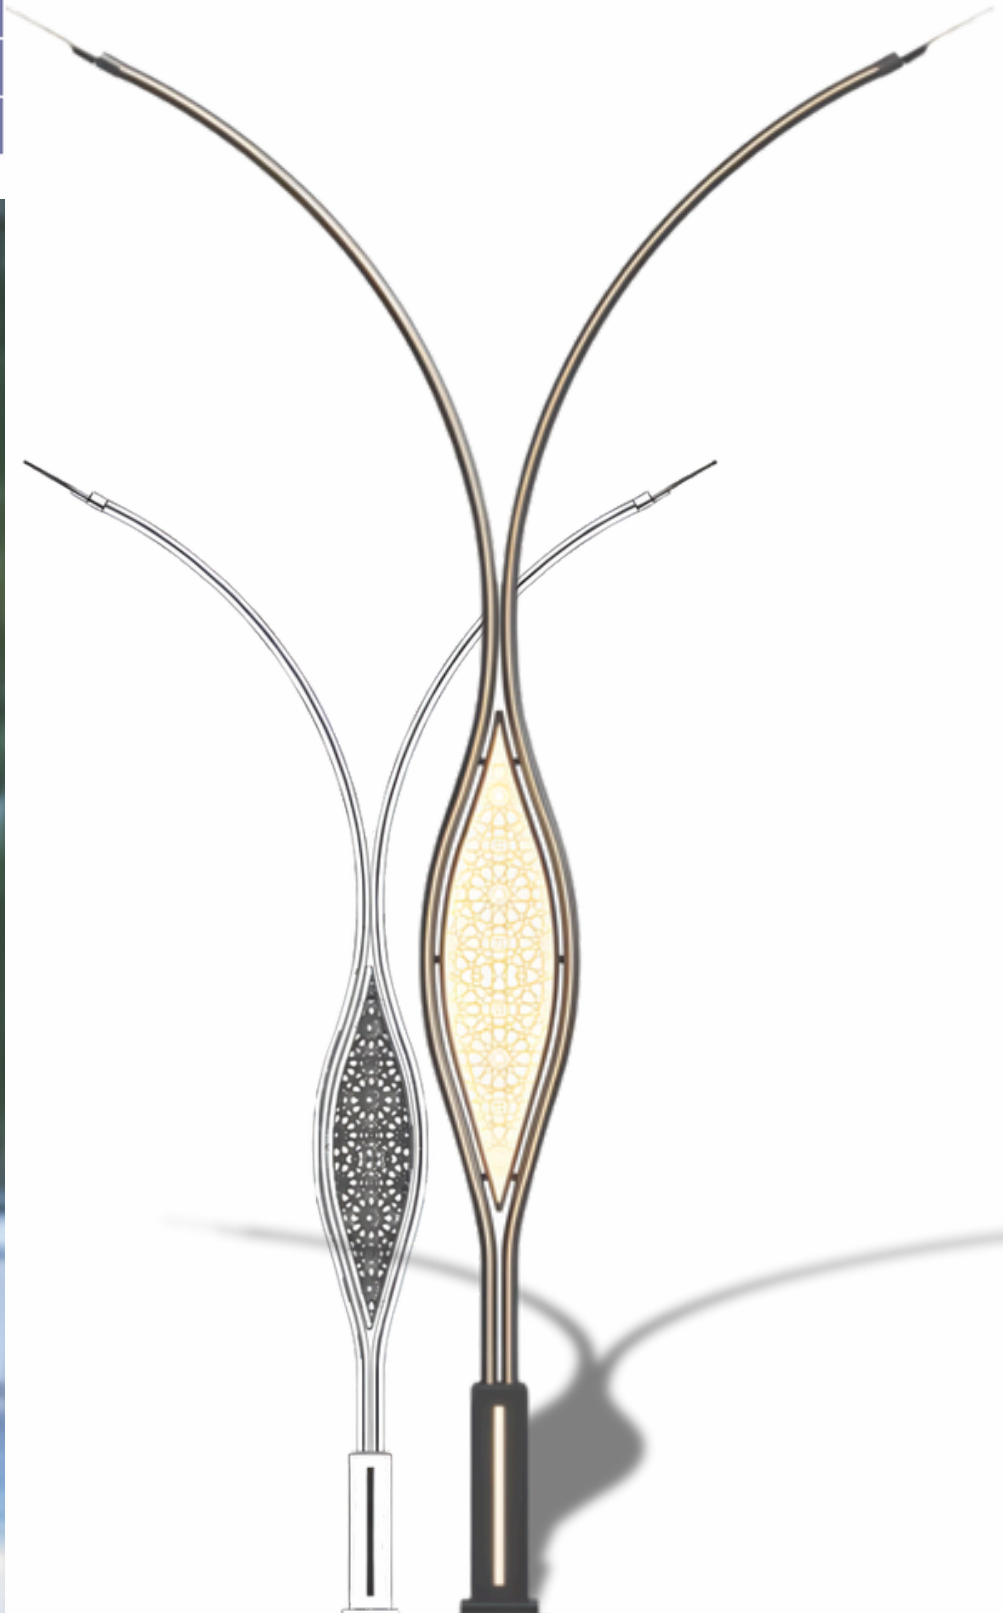

Artistic Dual Arc Light Pole

Model	Height
BBE241301	3mtr
BBE241302	7mtr
Material: Mild Steel