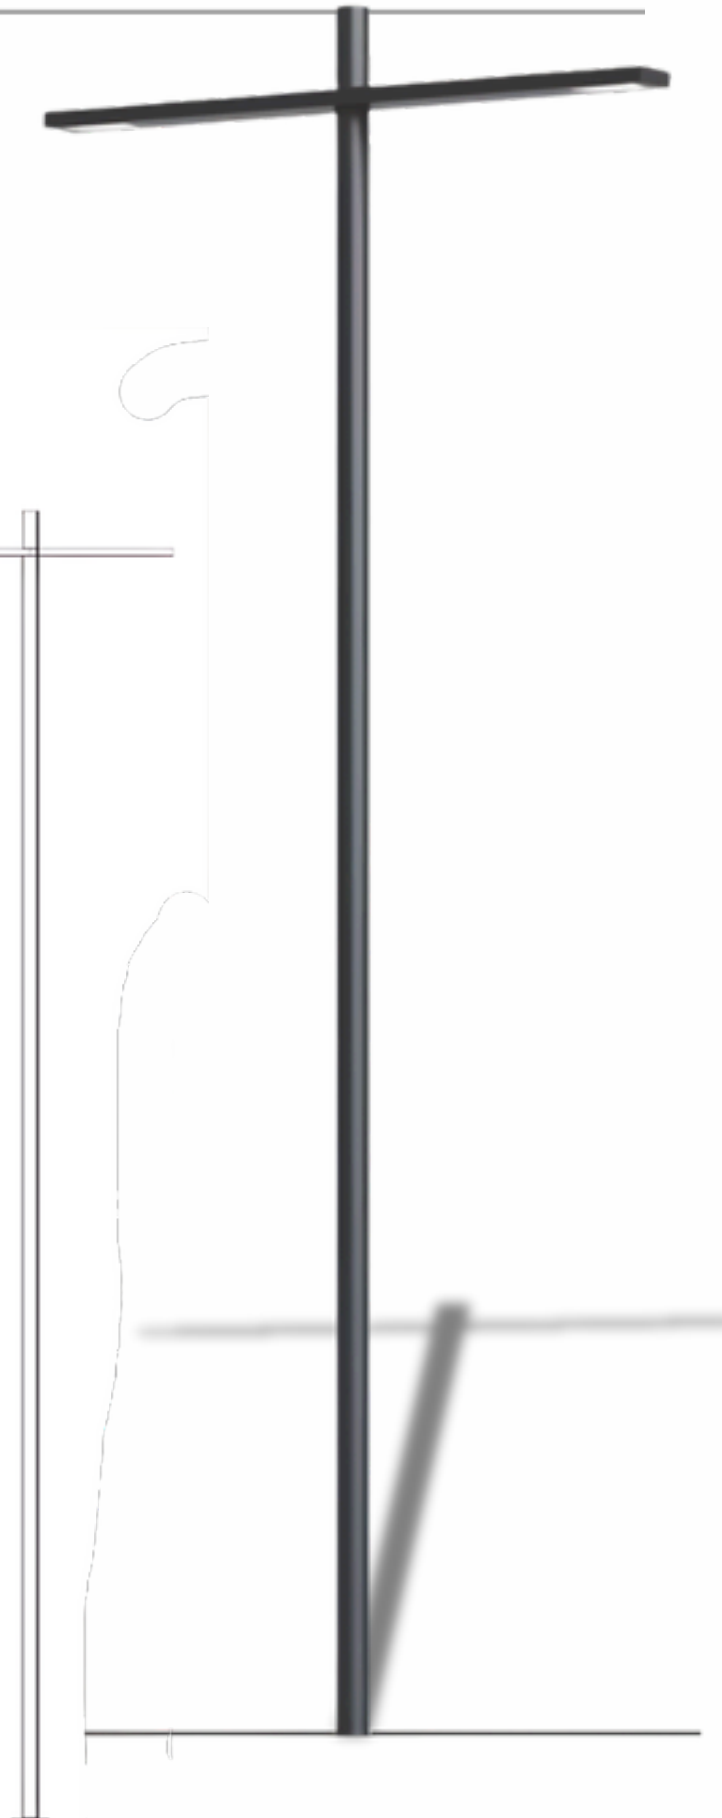

Model	Height
BBE241331	3mtr
BBE241332	7mtr
Material: Mild Steel	

Single Duo Sleek Arm Light Pole

Model	Height
BBE241333	3mtr
BBE241334	7mtr

Material: Mild Steel

Top View

Single-Arm Perp Light Pole

Model	Height
BBE241335	3mtr
BBE241336	7mtr