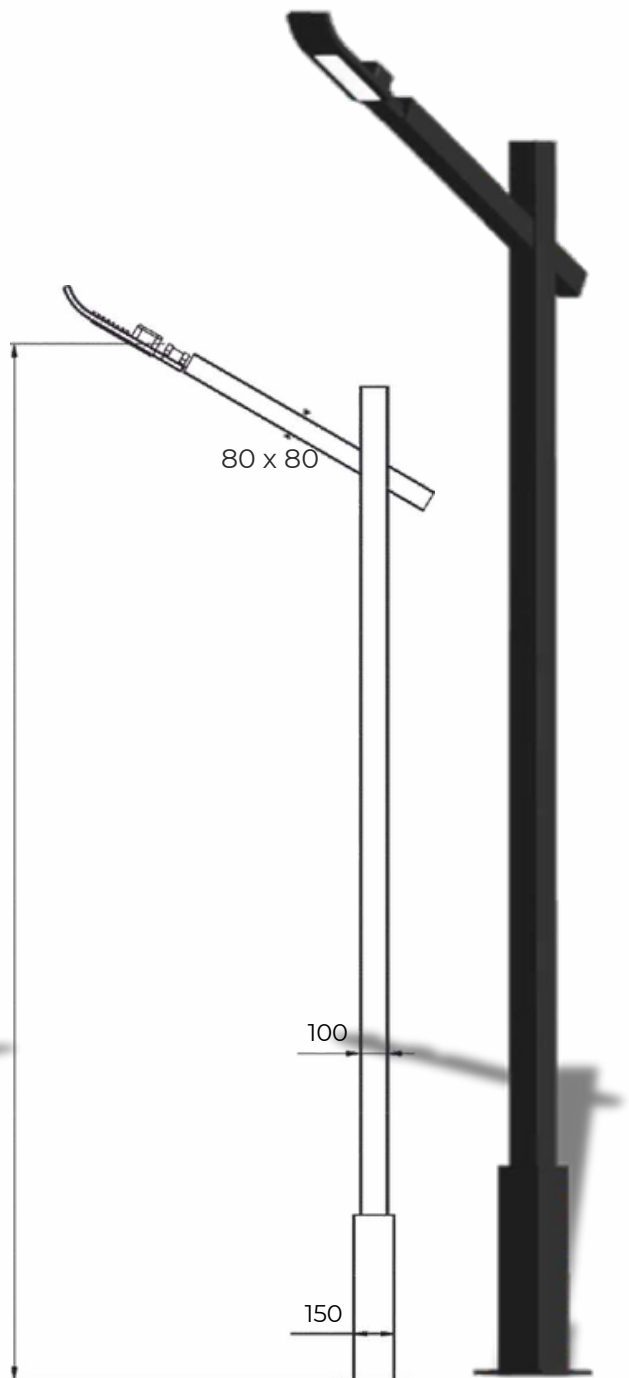

Sun Pole Light 1 & 2

Model	Height
BBE241076	3mtr
BBE241077	4mtr
BBE241078	5mtr
Material: Mild Steel	

Model	Height
BBE241079	4mtr
BBE241080	5mtr
BBE241081	6mtr
Material: Mild Steel	

Orelli Pole Light

Mermaid Pole Light

Model	Height
BBE241197	3mtr
BBE241198	4mtr
BBE241199	5mtr
Material: Mild Steel	

Robert Pole Light

Moral Pole Light

Model	Height
BBE241200	3mtr
BBE241201	4mtr
BBE241202	5mtr
Material: Mild Steel	

Model	Height
BBE241203	3mtr
BBE241204	4mtr
BBE241205	5mtr
Material: Mild Steel	

Sunset land Pole Light

Model	Height
BBE241206	5mtr
BBE241207	6mtr
BBE241208	7mtr
Material: Mild Steel	

Decorative Head	
Model: BBE241480	BBE241481
Dimension: D 450 / H 340 / PD 38	D 600 / H 00 / PD 38mm
B-22 / 30w / 60w	B-22 / 70w / 100w
Finish: Alluminum + Acrylic	
Body Colour : Black / Grey	