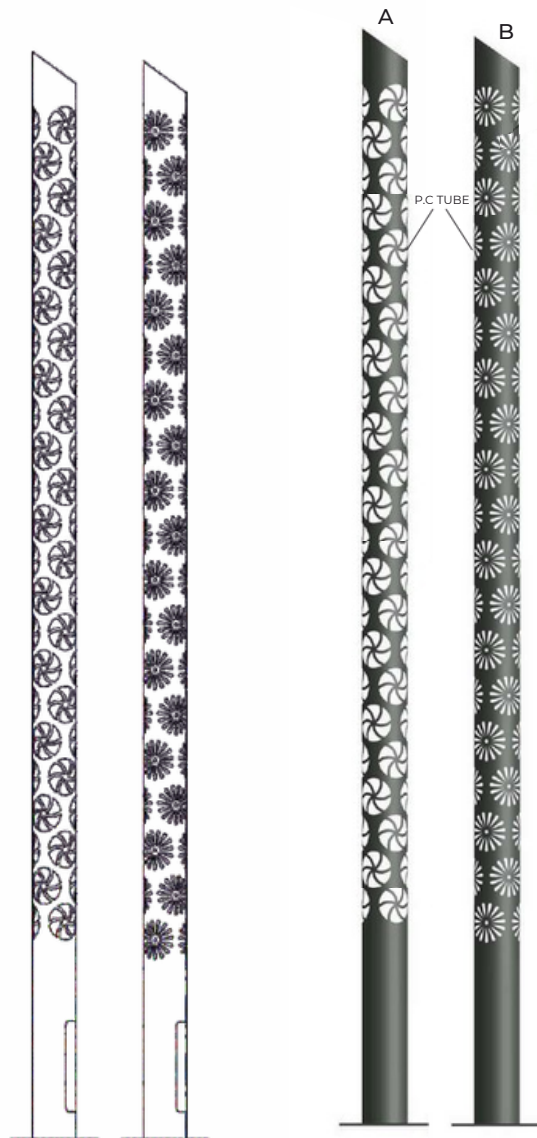

Crystal Pole Light

A

Model	Height
BBE241104	2.4mtr
BBE241105	3mtr
BBE241106	3.6mtr
Material: Mild Steel	

Model	Height
BBE241107	2.4mtr
BBE241108	3mtr
BBE241109	3.6mtr
Material: Mild Steel