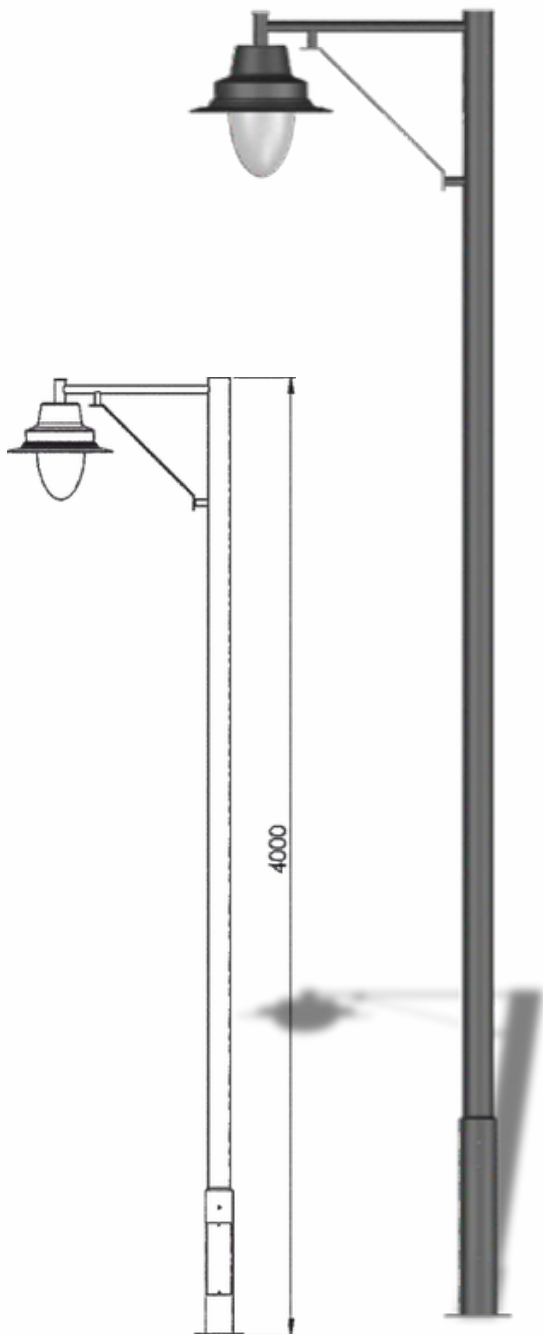

Sunset land Pole Light

Model	Height
BBE241206	5mtr
BBE241207	6mtr
BBE241208	7mtr
Material: Mild Steel	

Decorative Head	
Model: BBE241480	BBE241481
Dimension: D 450 / H 340 / PD 38	D 600 / H 00 / PD 38mm
B-22 / 30w / 60w	B-22 / 70w / 100w
Finish: Alluminum + Acrylic	
Body Colour : Black / Grey	

Decorative Head

Model: BBE241485	B B E24 14 86
Dimension: D 450 / H 340 / PD 38	D 600 / H 00 / PD 38mm
B-22 / 30w / 60w	B-22 / 70w / 100w
8000 / 9500	8500 / 14000 / 18000

Finish: Alluminum / MS+ Acrylic
Body Colour : Black / Grey

Fruiting Pole Light

Model	Height
BBE241221	4mtr
BBE241222	5mtr
BBE241223	6mtr
Material: Mild Steel	

Techno Pole Light

Model	Height
BBE241224	4mtr
BBE241225	5mtr
BBE241226	6mtr
Material: Mild Steel	

Royal Pole Light