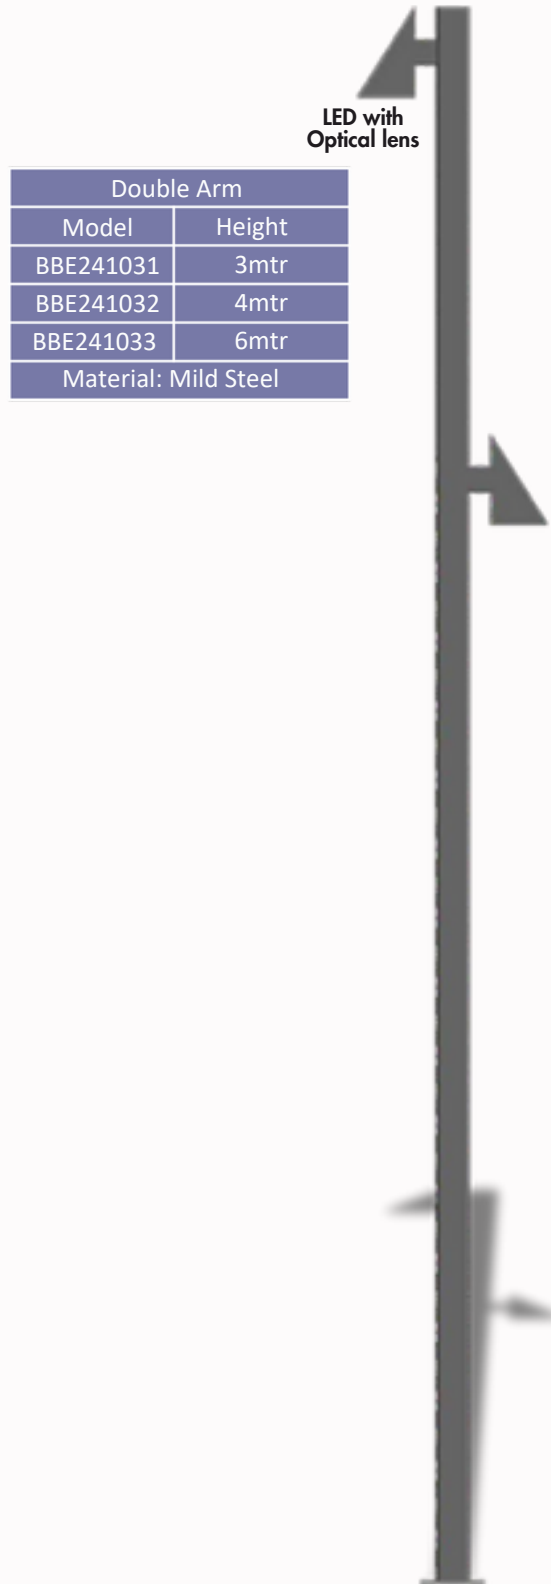

Single Arm	
Model	Height
BBE241028	3mtr
BBE241029	4mtr
BBE241030	5mtr
Material: Mild Steel	

Double Arm	
Model	Height
BBE241031	3mtr
BBE241032	4mtr
BBE241033	6mtr
Material: Mild Steel