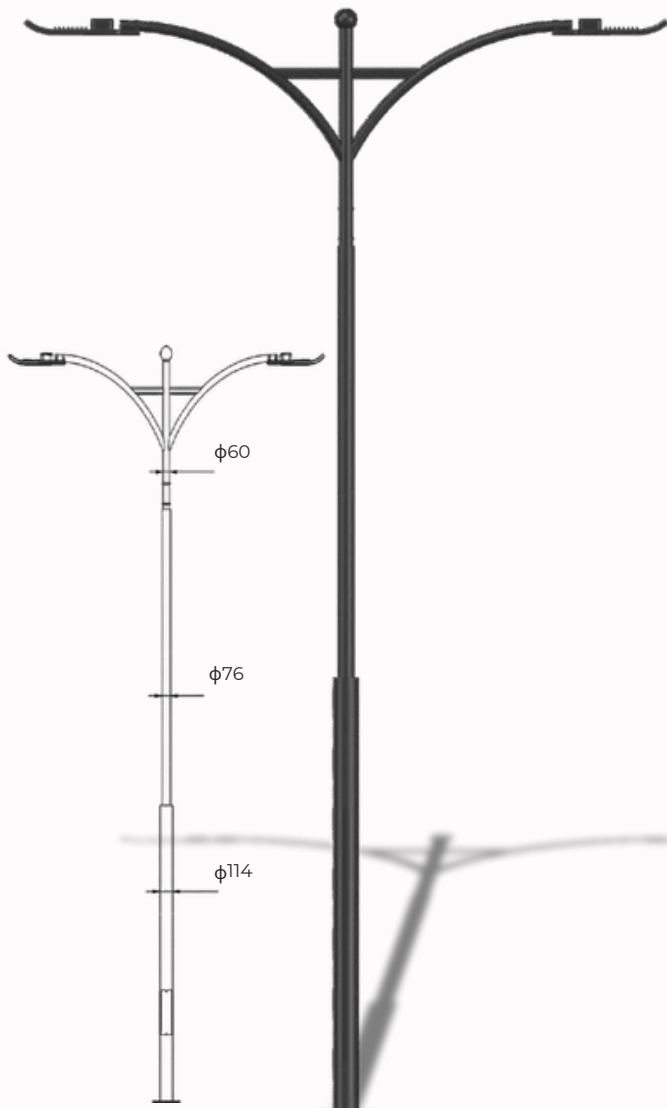

Octopus Pole Light

Model	Height
BBE241360	4mtr
BBE241361	5mtr
BBE241362	6mtr
Material: Mild Steel	

Cylinder Cone Pole Light

Model	Height
BBE241363	4mtr
BBE241364	5mtr
BBE241365	6mtr
Material: Mild Steel	

VueRay Pole Light

Model	Height
BBE241366	3mtr
BBE241367	4mtr
BBE241368	5mtr
Material: Mild Steel	

Devil Pole Light

Model	Height
BBE241369	4mtr
BBE241370	5mtr
BBE241371	6mtr
Material: Mild Steel	

Remodel Pole Light