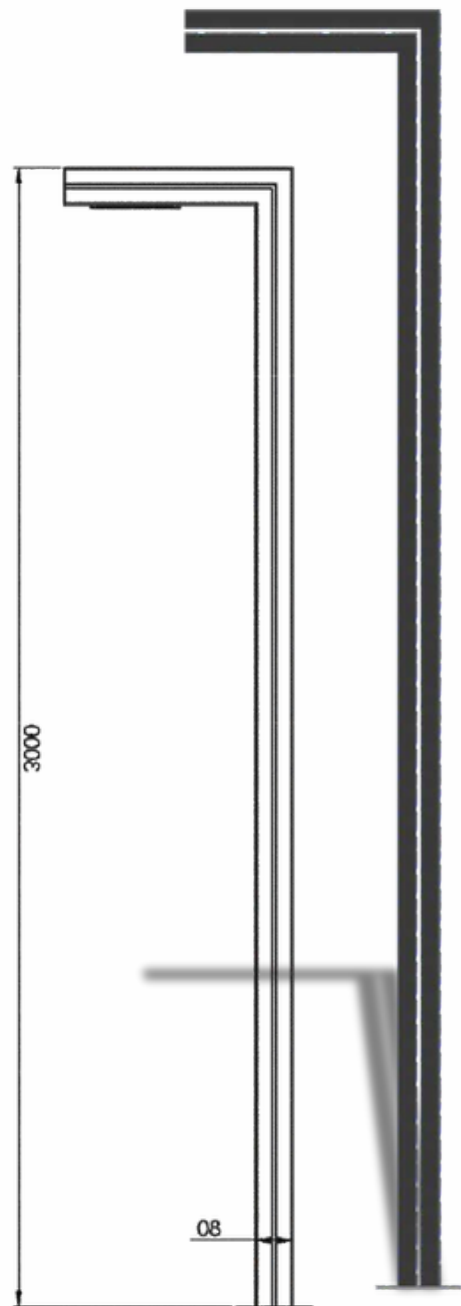

Stranger Pole Light

X-III

Model	Height
BBE241139	3mtr
BBE241140	3.6mtr
BBE241141	4mtr
Material: Mild Steel	

X-IV

Model	Height
BBE241142	3mtr
BBE241143	3.6mtr
BBE241144	4mtr
Material: Mild Steel