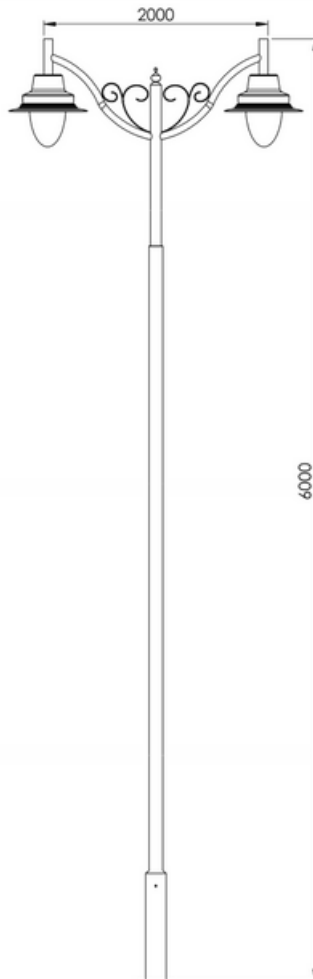

Grace Pole Light

Single Arm	
Model	Height
BBE241212	5mtr
BBE241213	6mtr
BBE241214	7mtr
Material: Mild Steel	

Double Arm	
Model	Height
BBE241215	5mtr
BBE241216	6mtr
BBE241217	7mtr
Material: Mild Steel	

Decorative Head

Model: BBE241483	B B E24 14 84
Dimension: D 450 / H 340 / PD 38	D 600 / H 00 / PD 38mm
B-22 / 30w / 60w	B-22 / 70w / 100w

Finish: Alluminum/MS + Acrylic/
Body Colour : Black / Grey