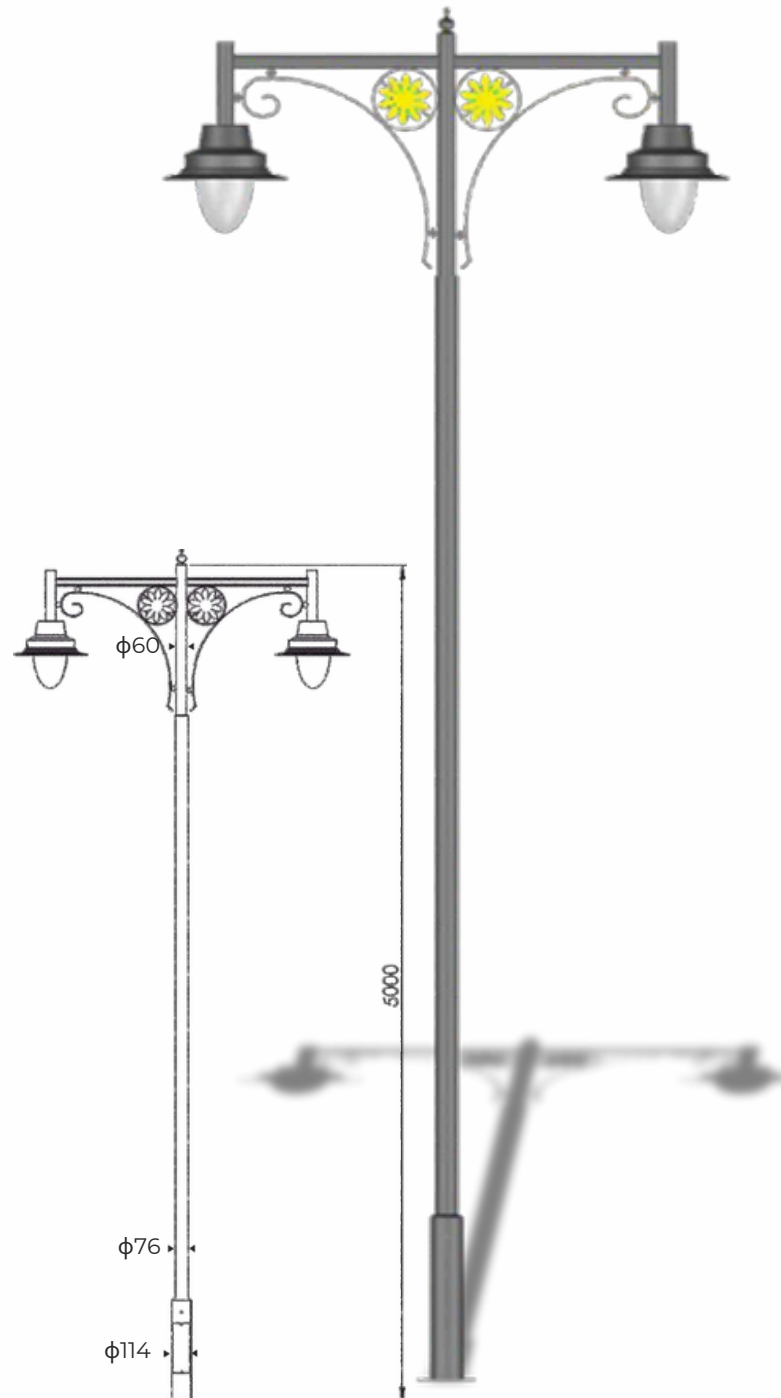

Calm Pole Light

Model	Height
BBE241239	4mtr
BBE241240	5mtr
BBE241241	6mtr
Material: Mild Steel