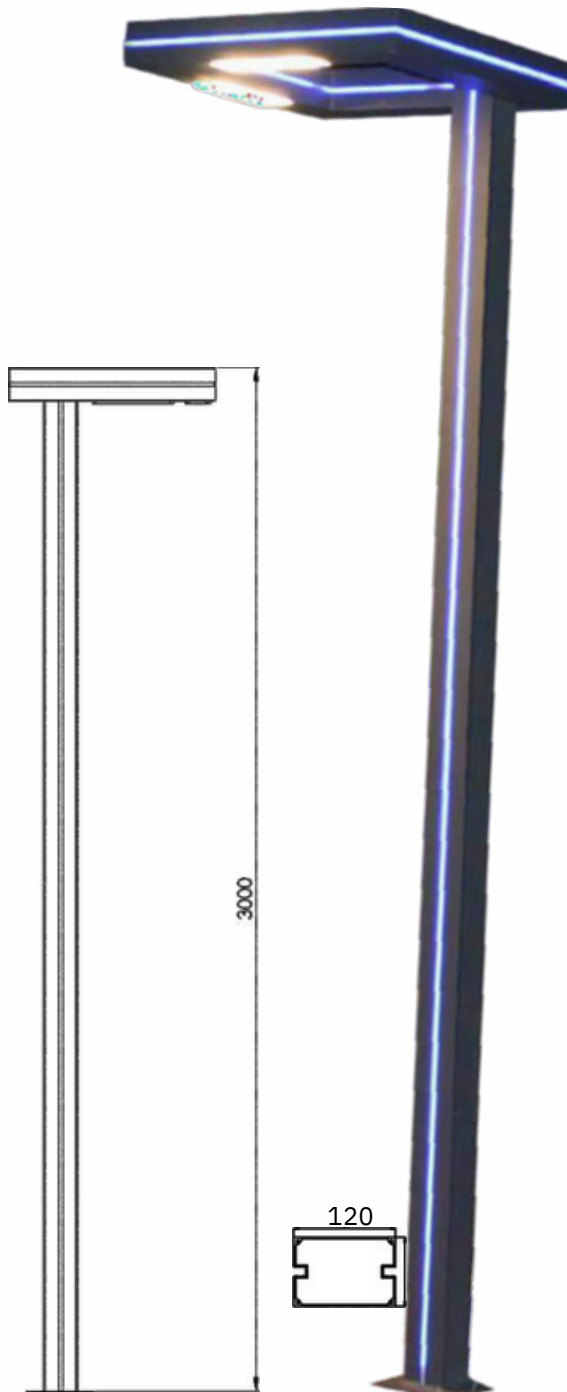

Stranger Pole Light

X-V

Model	Height	Price
BBE241145	3mtr	₹ 11000
BBE241146	4mtr	₹ 13200
BBE241147	6mtr	₹ 22000

Material: Mild Steel (customized powered color coating)