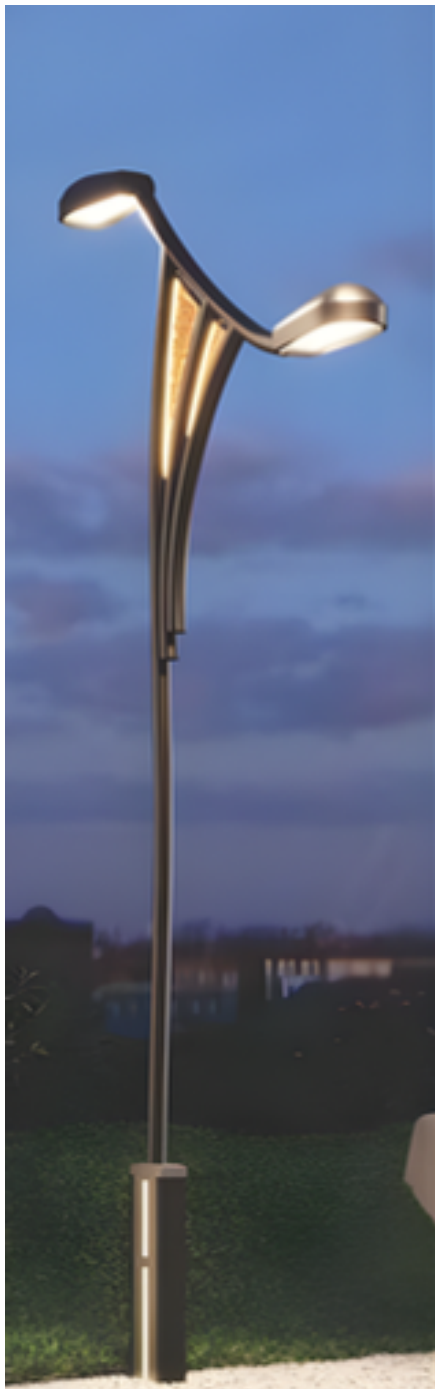

Dual Arc Designer Light Pole

Model	Height
BBE241303	3mtr
BBE241304	7mtr

Material: Mild Steel