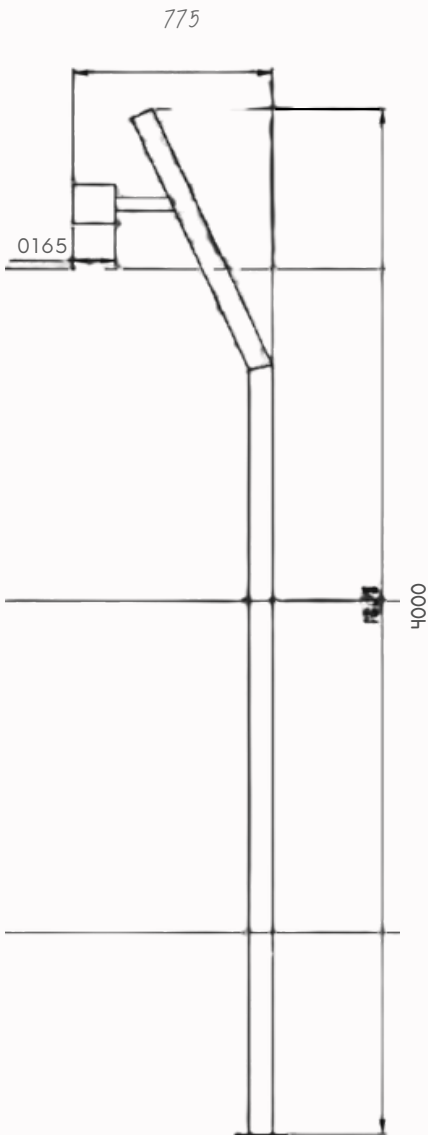

Pole & Post Top

Sparkle Pole

Model	Height
BBE241004	2.4mtr
BBE241005	3mtr
BBE241006	3.6mtr
BBE241007	4.5mtr
Material: Aluminium/ MS	

Fair Post Top

Model	Wattage
BBE241008	50w
BBE241009	70w
Material: Aluminium	

Shimmer Post Top

Model	Wattage
BBE241018	50w
Material: Aluminium	

Zydrum Post Top

Model	Wattage
BBE241019	30w
Material: Aluminium	

Vivid Post Top

Model	Wattage
BBE241020	50w
Material: Aluminium	

Milleno Post Top

Model	Wattage
BBE241021	70w
Material: Aluminium	

Power Pole Light

Model	Height
BBE241022	3mtr
BBE241023	4mtr
BBE241024	5mtr
Material: Mild Steel	

Headway Pole Light

Evolv Small

Model	Height
BBE241025	3mtr
BBE241026	4mtr
BBE241027	5mtr
Material: Mild Steel	