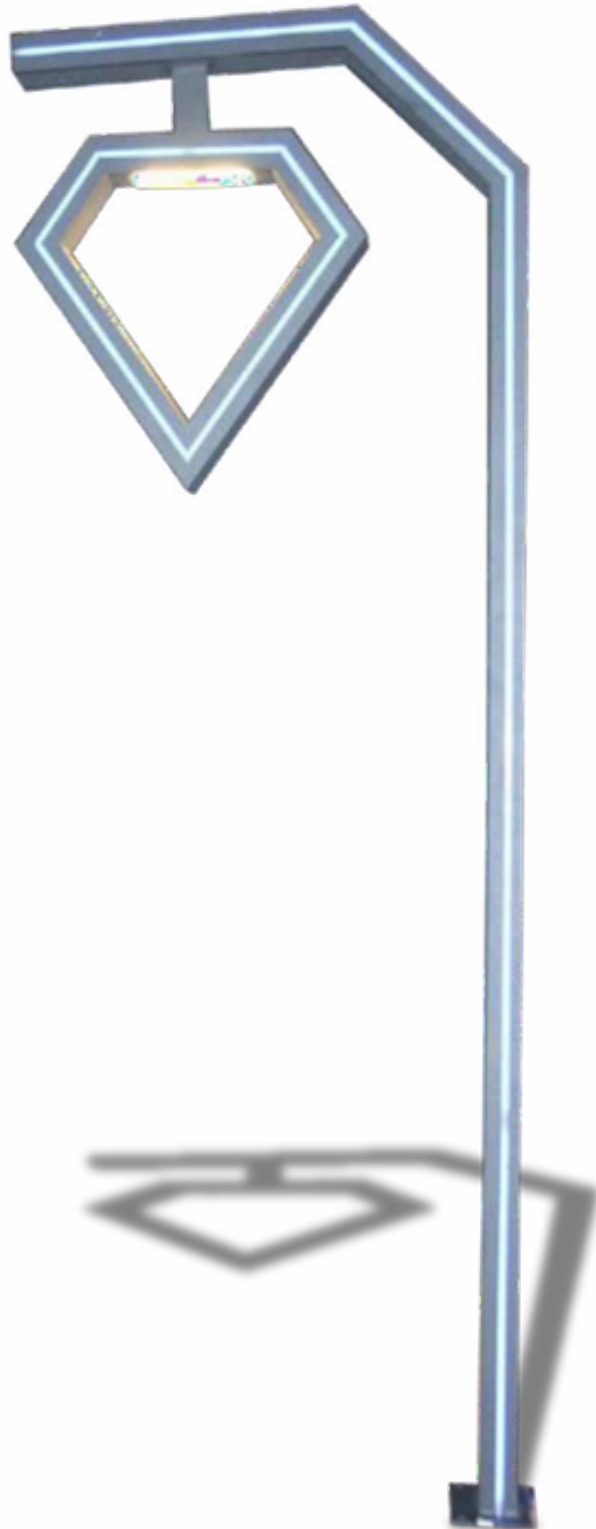

Stranger PoleX-VII

X-VII

Model	Height
BBE241151	3mtr
BBE241152	3.6mtr
BBE241153	4mtr
Material: Mild Steel