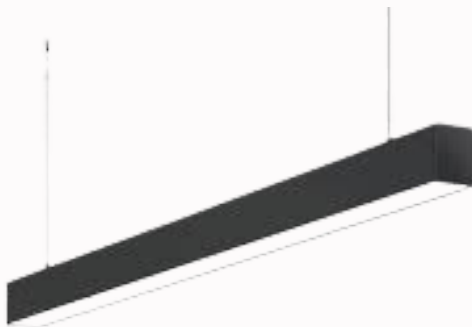

LINEAR LIGHT

Model BBE261011

Material:Aluminum Die Casting

Input Voltage: 90V 300V