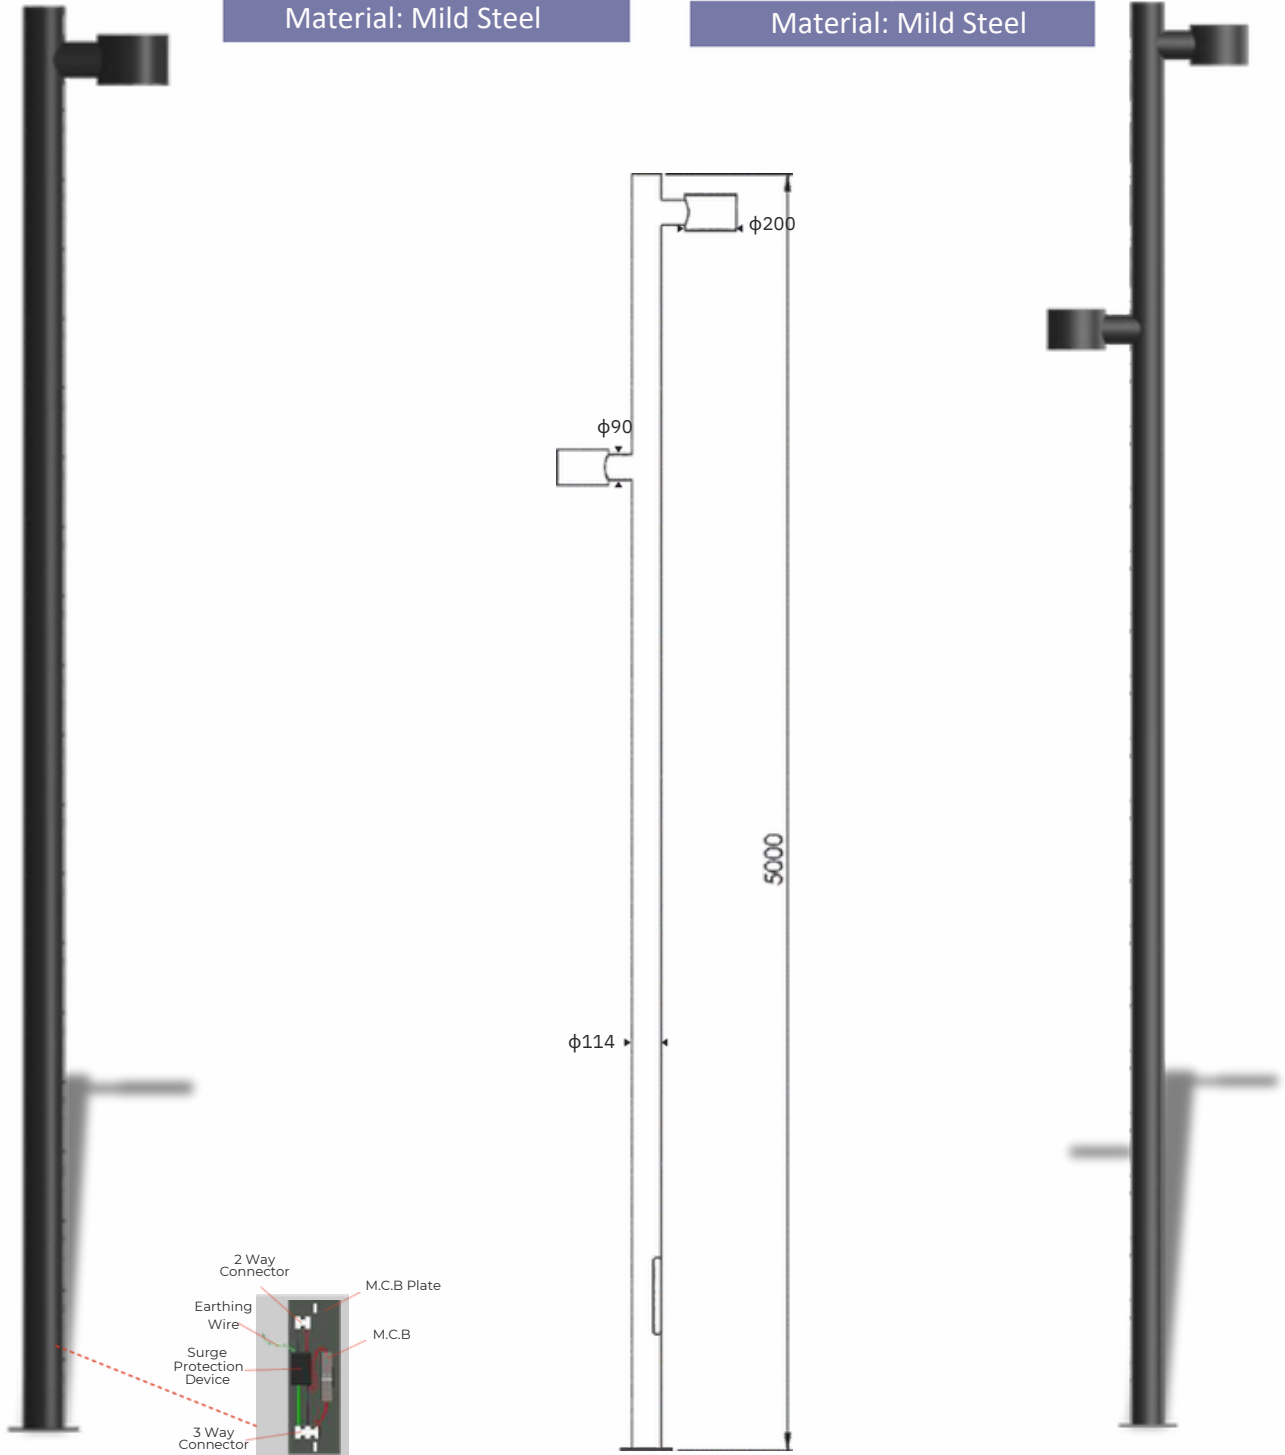

Model	Height
BBE241070	3mtr
BBE241071	3.6mtr
Material: Mild Steel	

Wave Pole 3 and 4

Model	Height
BBE241072	3mtr
BBE241073	3.6mtr
Material: Mild Steel	

Model	Height
BBE241074	3mtr
BBE241075	3.6mtr
Material: Mild Steel	

Sun Pole Light 1 & 2

Model	Height
BBE241076	3mtr
BBE241077	4mtr
BBE241078	5mtr
Material: Mild Steel	

Model	Height
BBE241079	4mtr
BBE241080	5mtr
BBE241081	6mtr
Material: Mild Steel	

Orelli Pole Light

Mermaid Pole Light